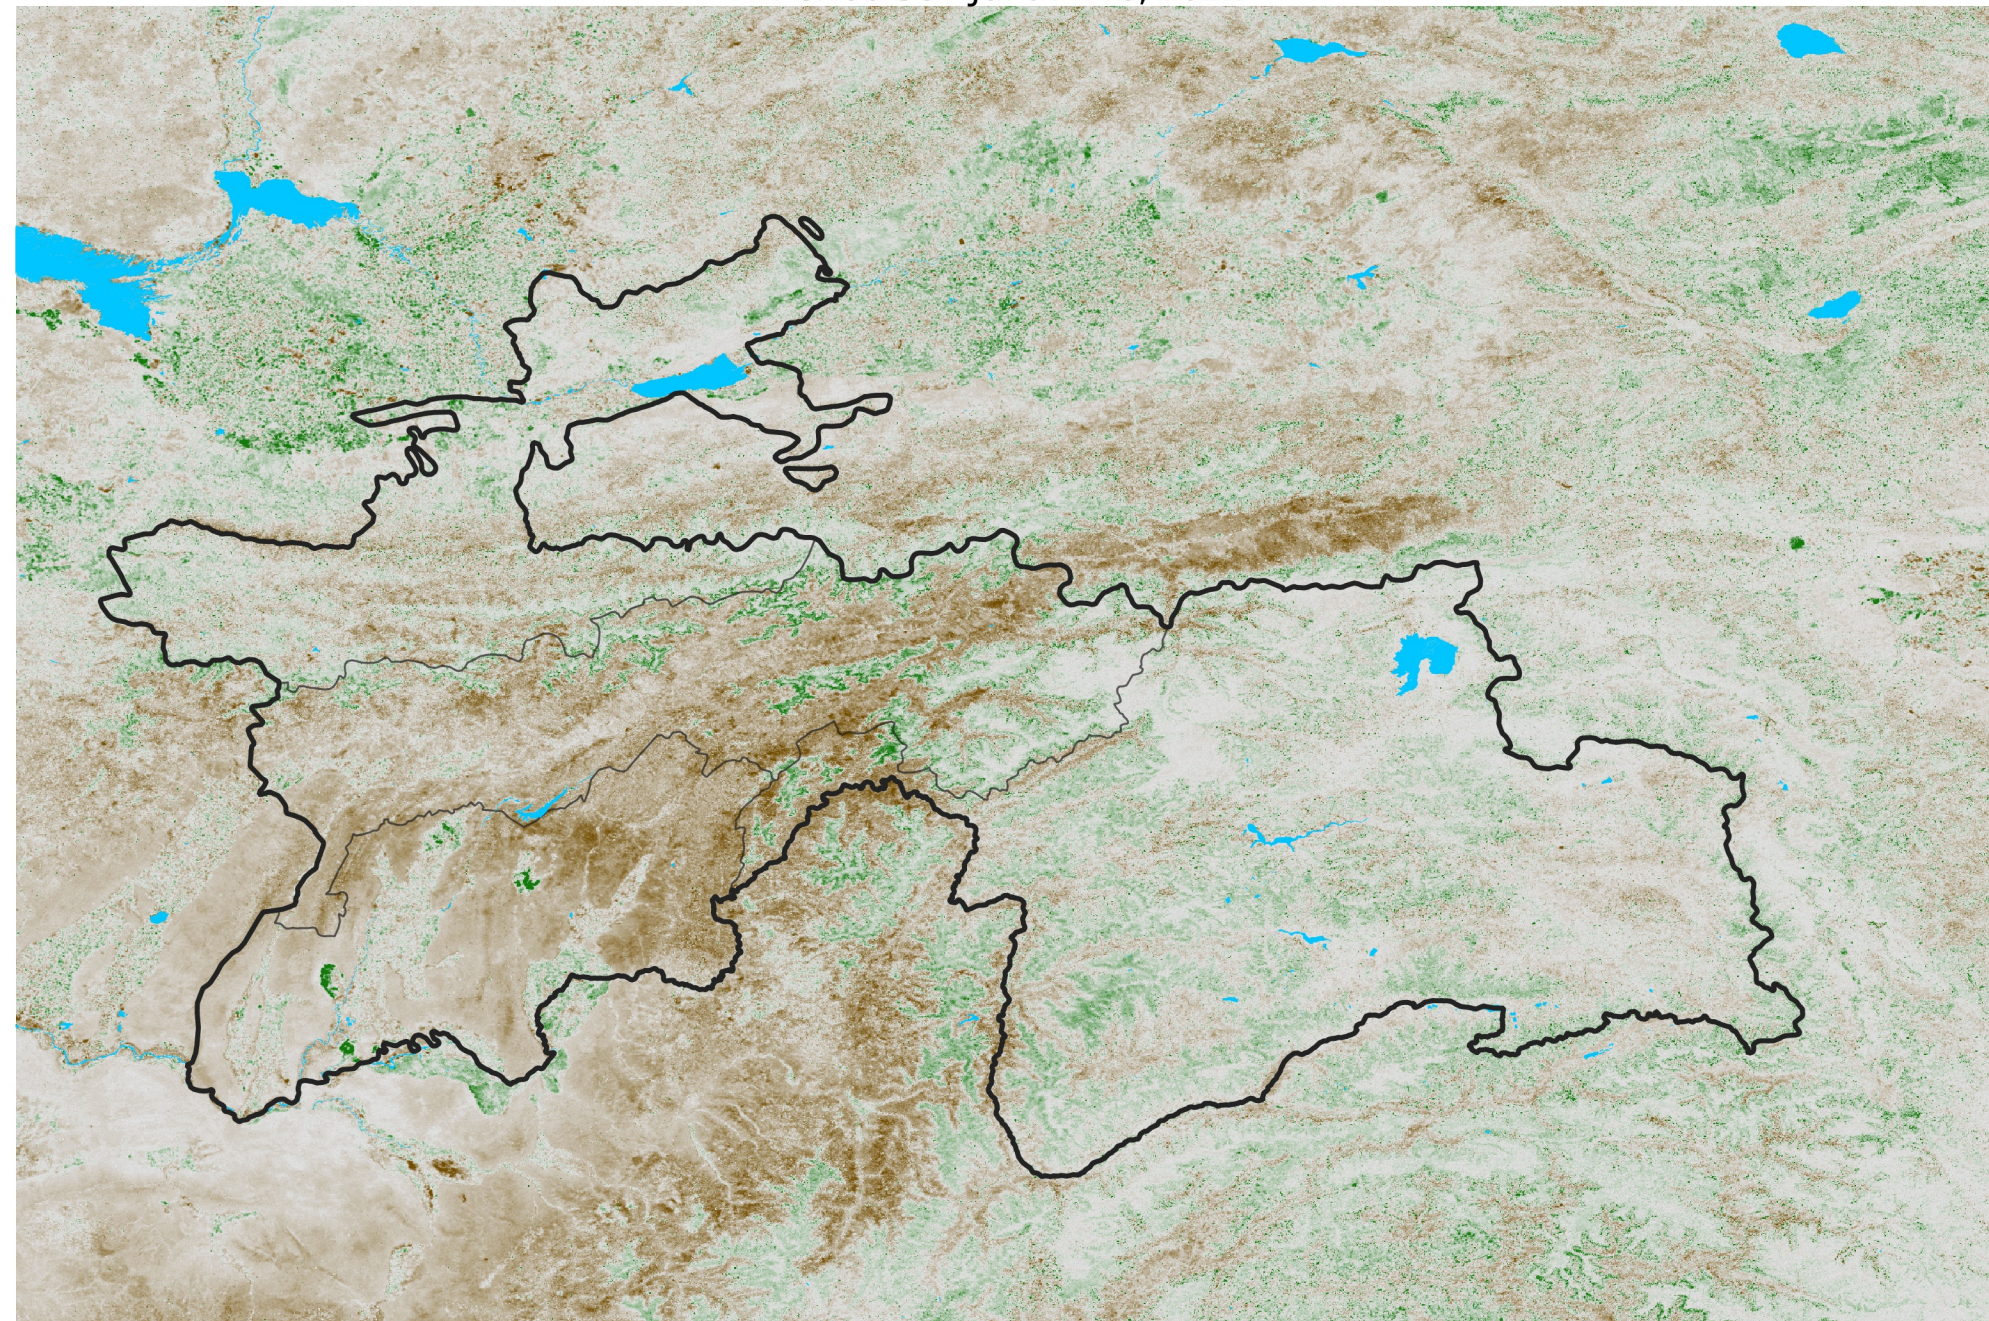

Tajikistan NDVI Anomaly

2022 minus Mean (2012 - 2021)

Period 38 / Jul 01 - 10, 2022

NDVI Anomaly

< -0.3 -0.2 -0.1 -0.05 0.05 0.1 0.2 > 0.3

Negative

No Difference

Positive