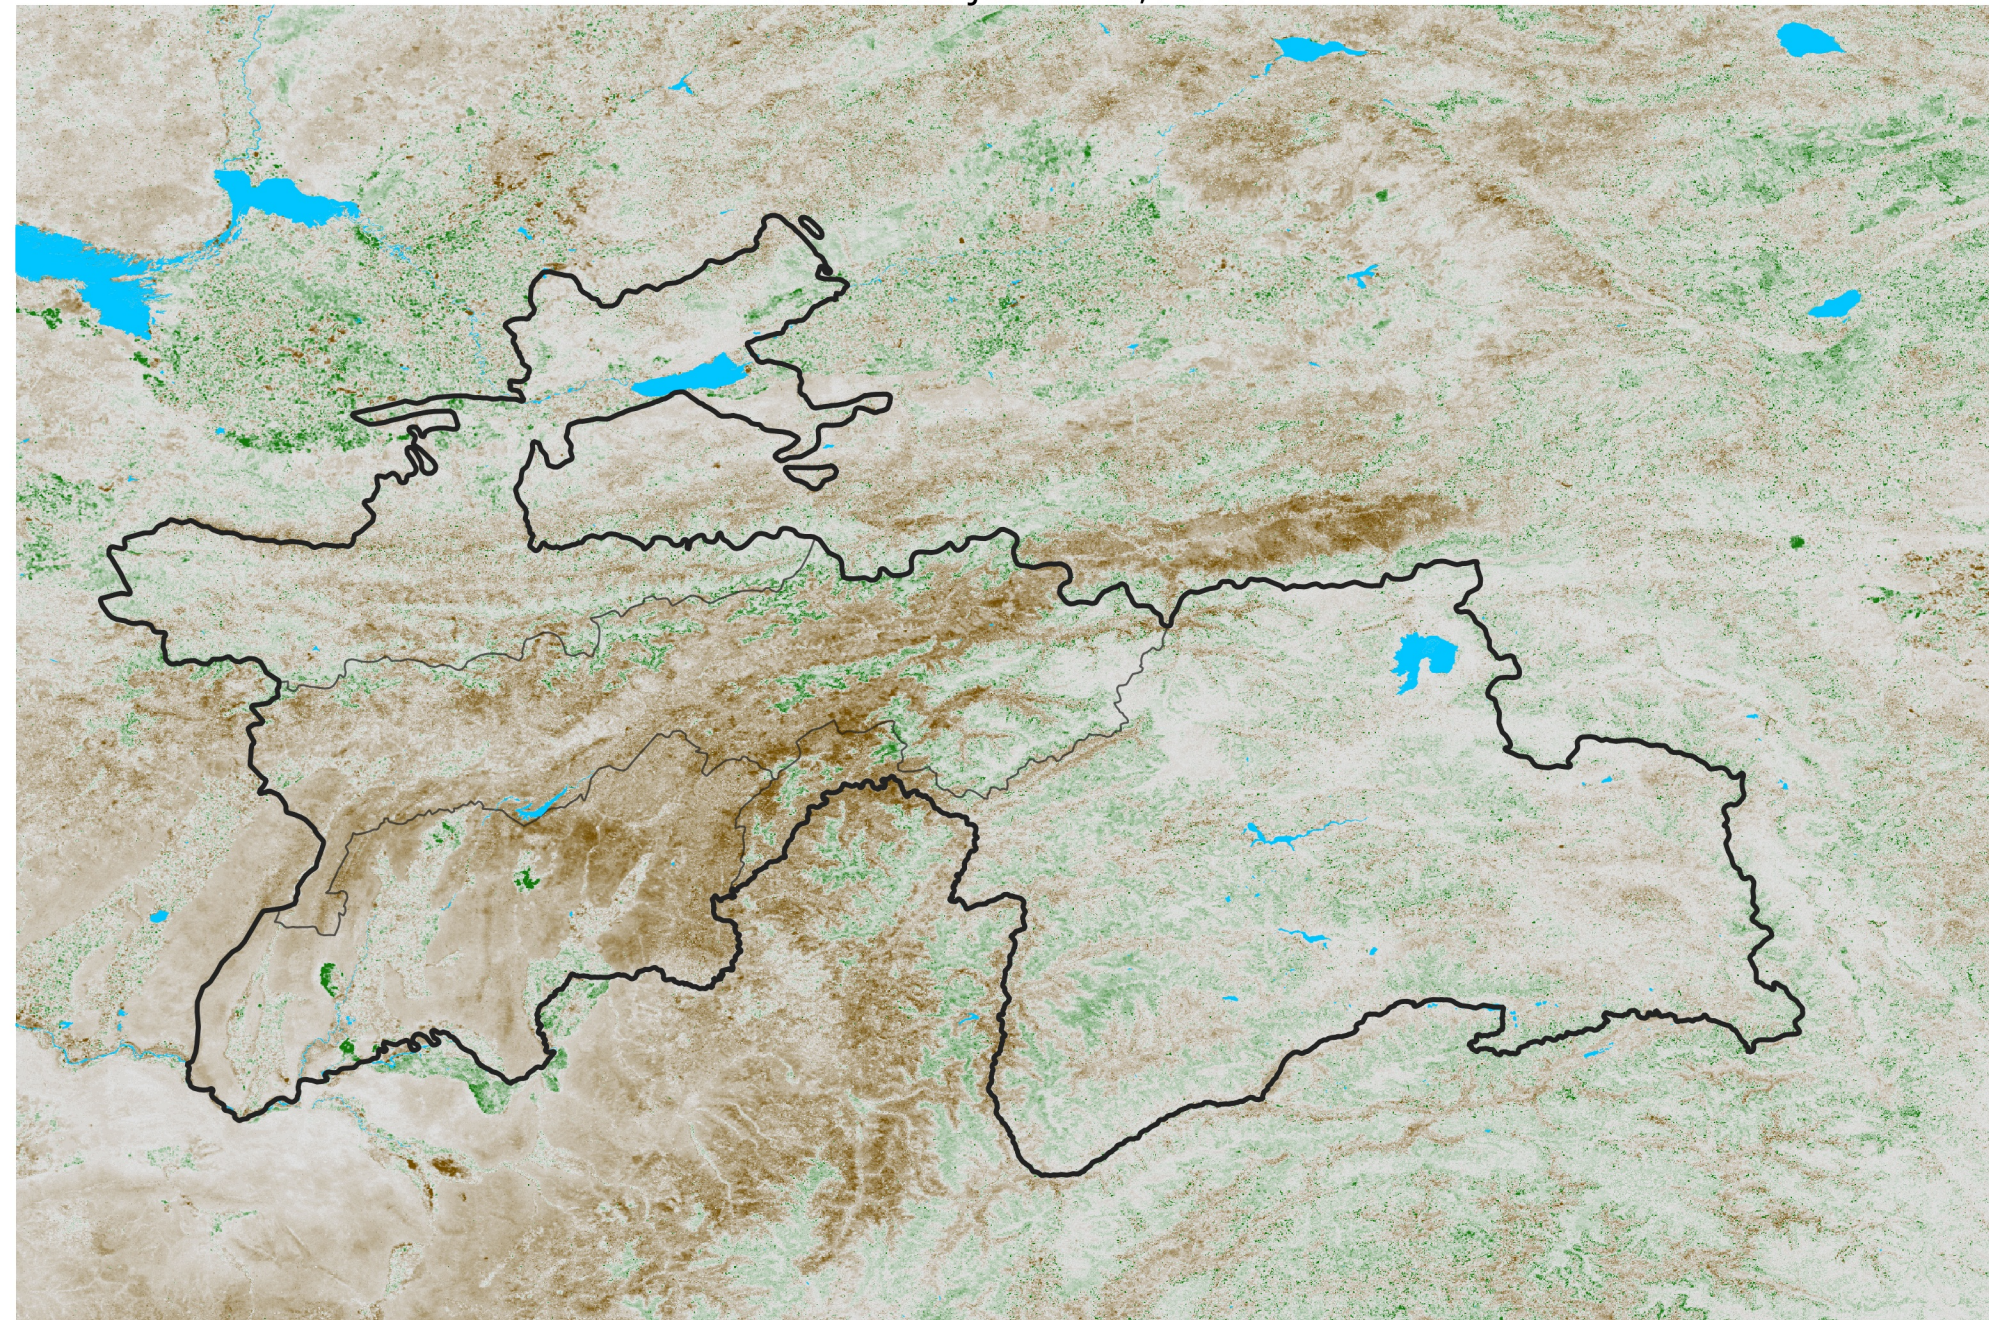

Tajikistan NDVI Anomaly

2022 minus Mean (2012 - 2021)

Period 39 / Jul 06 - 15, 2022

NDVI Anomaly

< -0.3 -0.2 -0.1 -0.05 0.05 0.1 0.2 > 0.3

Negative

No Difference

Positive