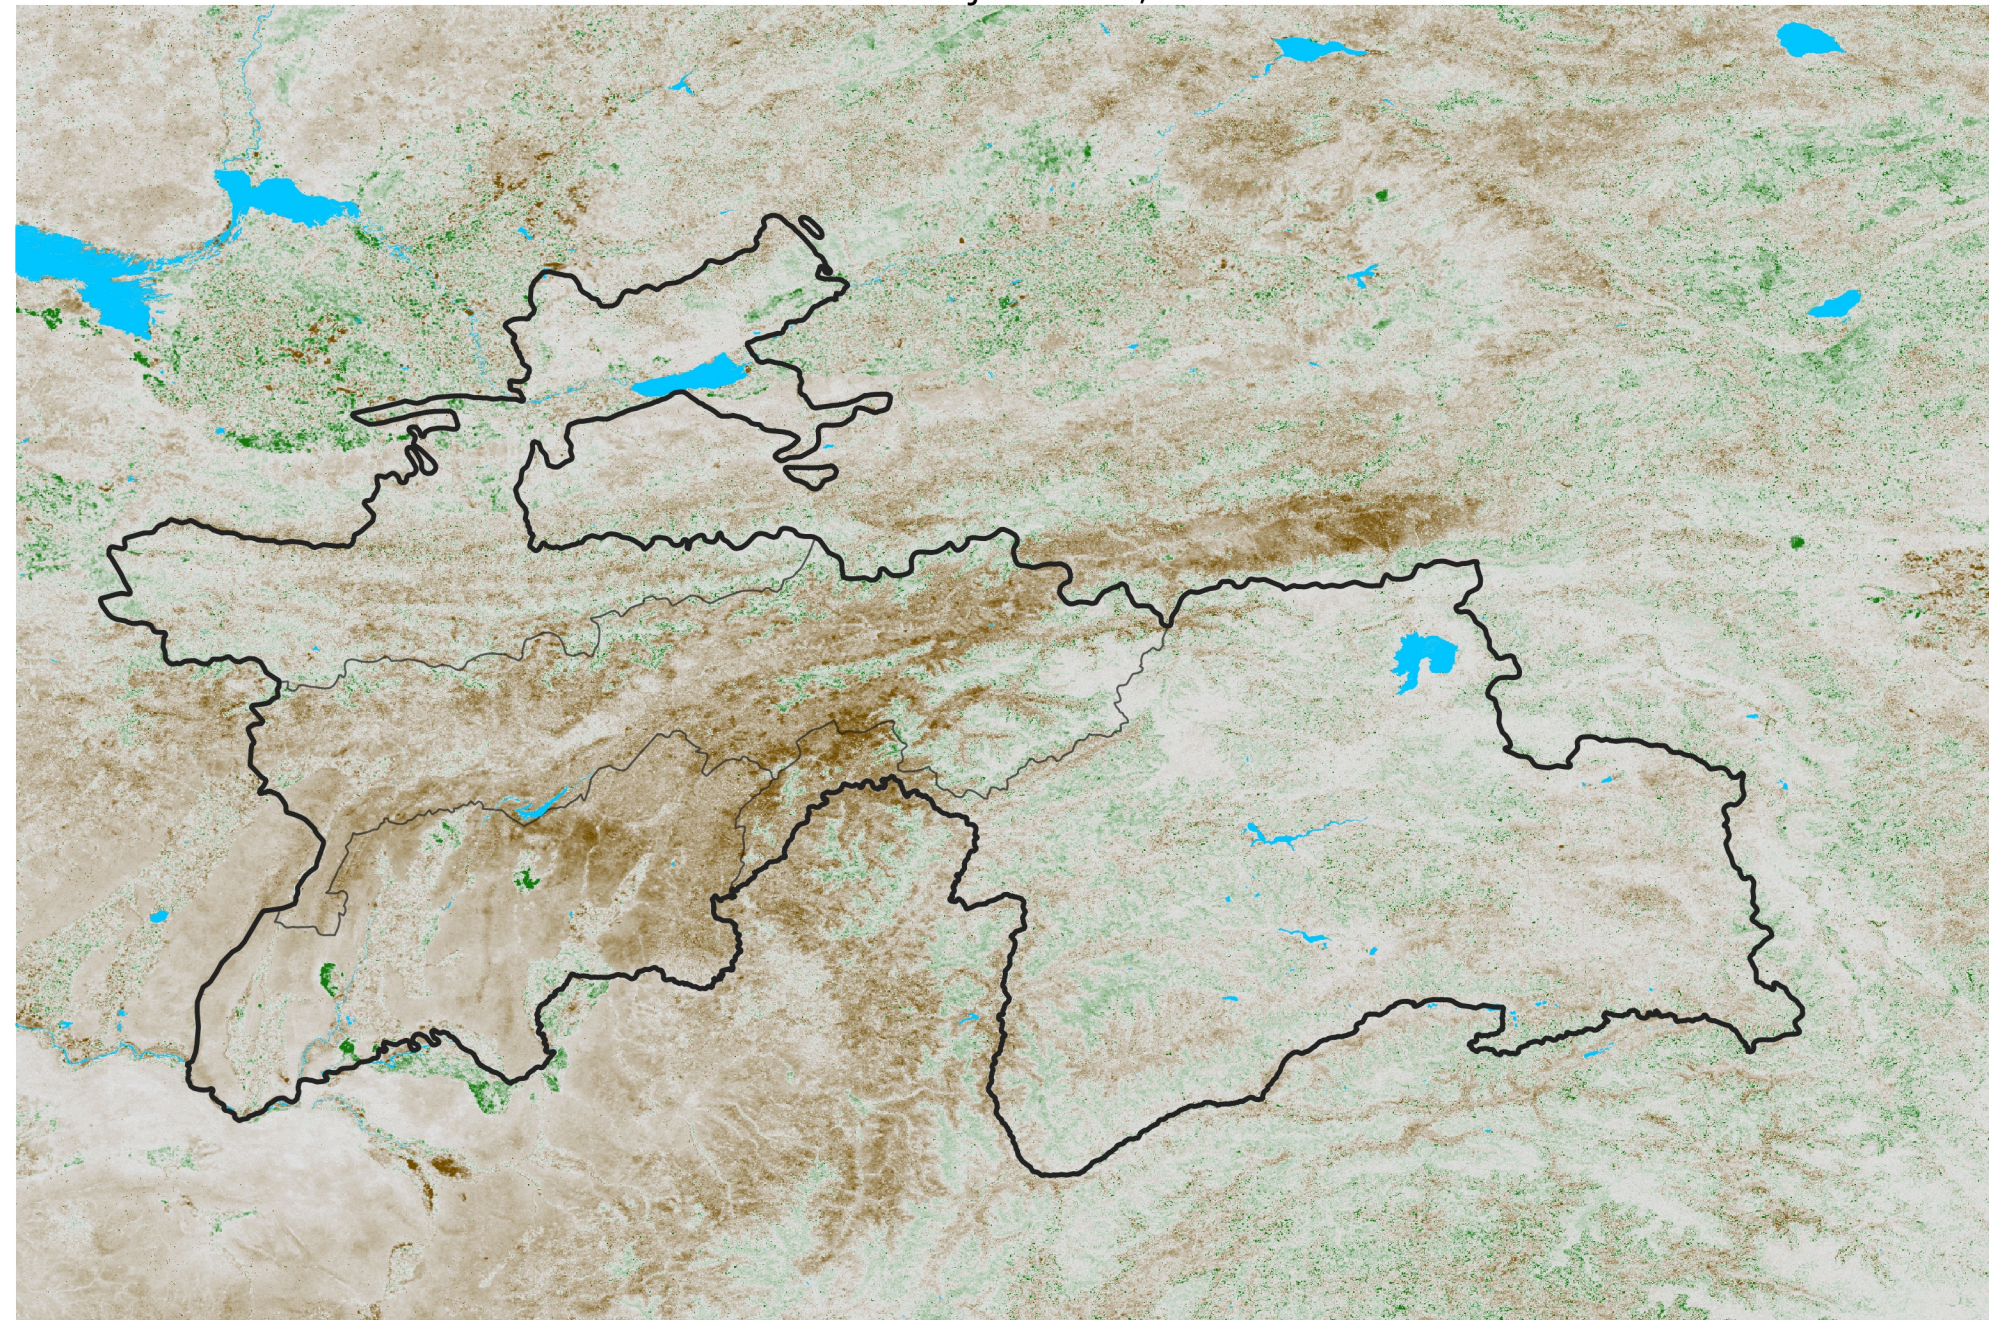

Tajikistan NDVI Anomaly

2022 minus Mean (2012 - 2021)

Period 41 / Jul 16 - 25, 2022

NDVI Anomaly

< -0.3 -0.2 -0.1 -0.05 0.05 0.1 0.2 > 0.3

Negative

No Difference

Positive