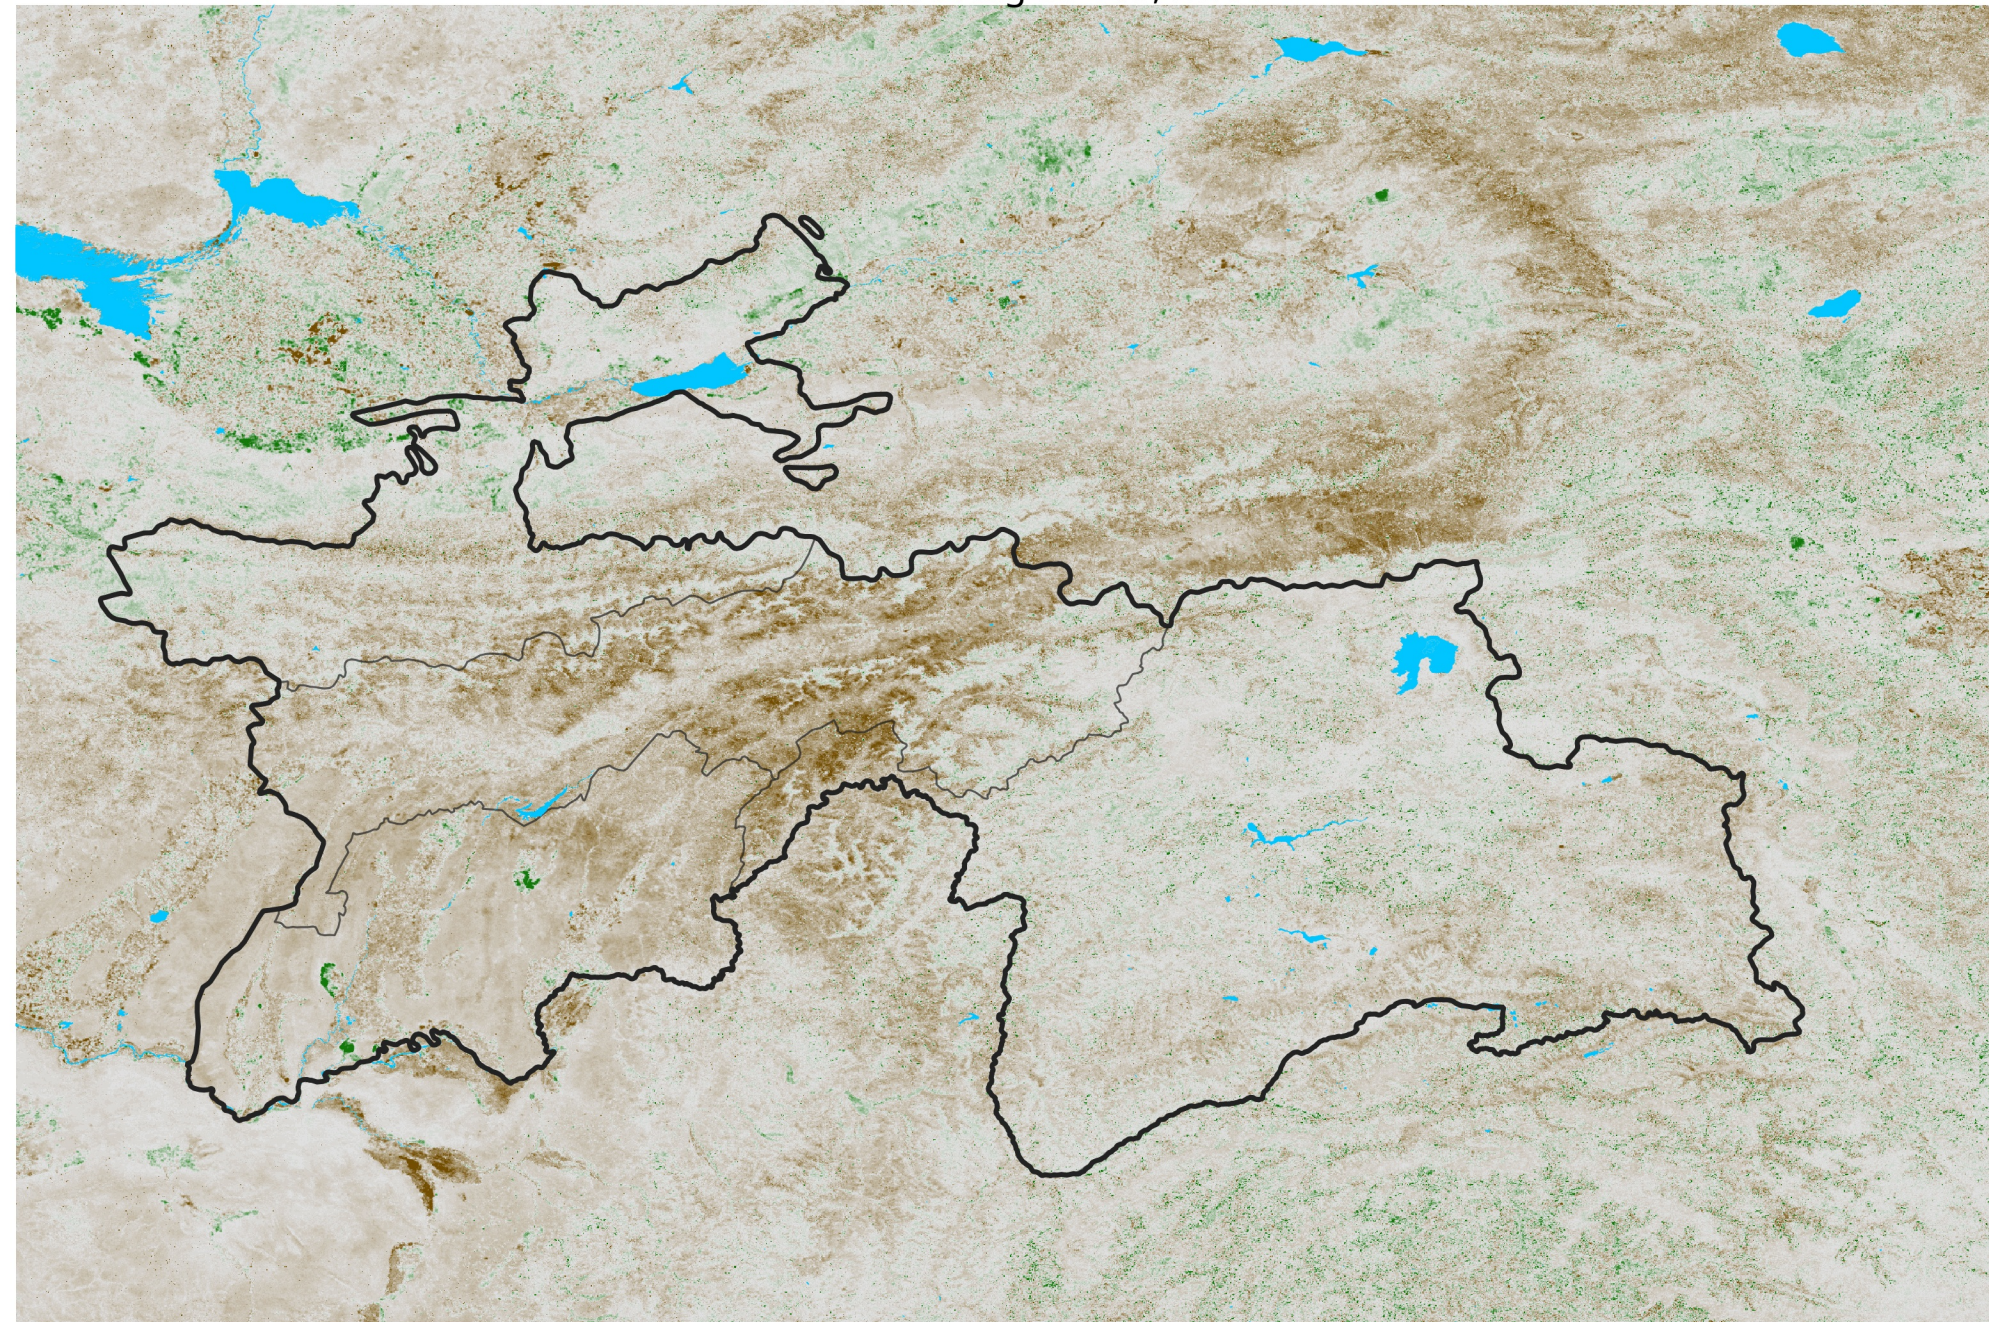

Tajikistan NDVI Anomaly

2022 minus Mean (2012 - 2021)

Period 45 / Aug 06 - 15, 2022

NDVI Anomaly

< -0.3 -0.2 -0.1 -0.05 0.05 0.1 0.2 > 0.3

Negative

No Difference

Positive