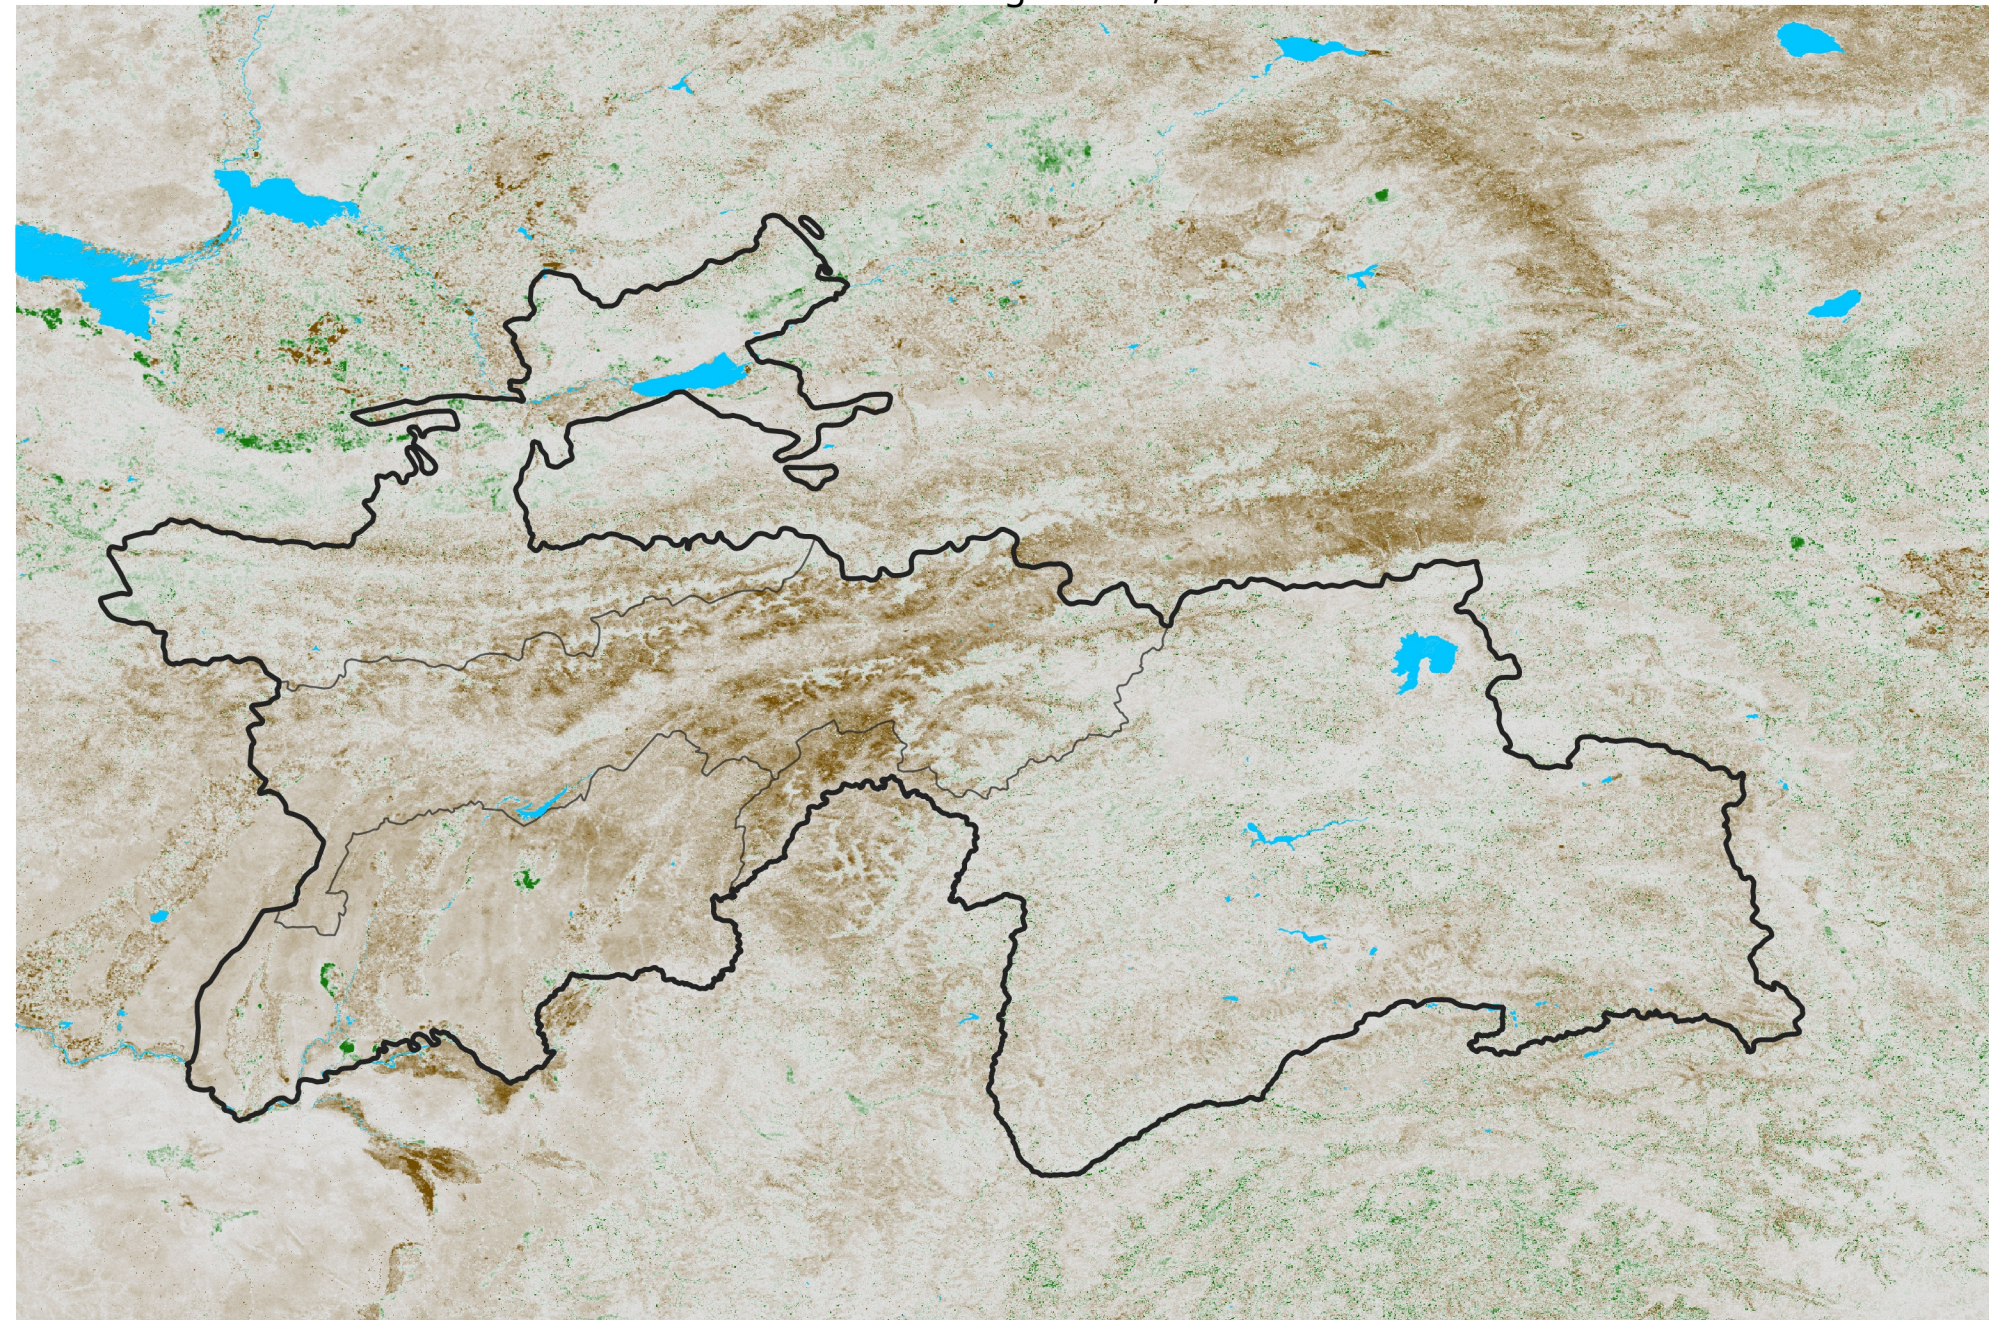

Tajikistan NDVI Anomaly

2022 minus Mean (2012 - 2021)

Period 46 / Aug 11 - 20, 2022

NDVI Anomaly

< -0.3 -0.2 -0.1 -0.05 0.05 0.1 0.2 > 0.3

Negative

No Difference

Positive