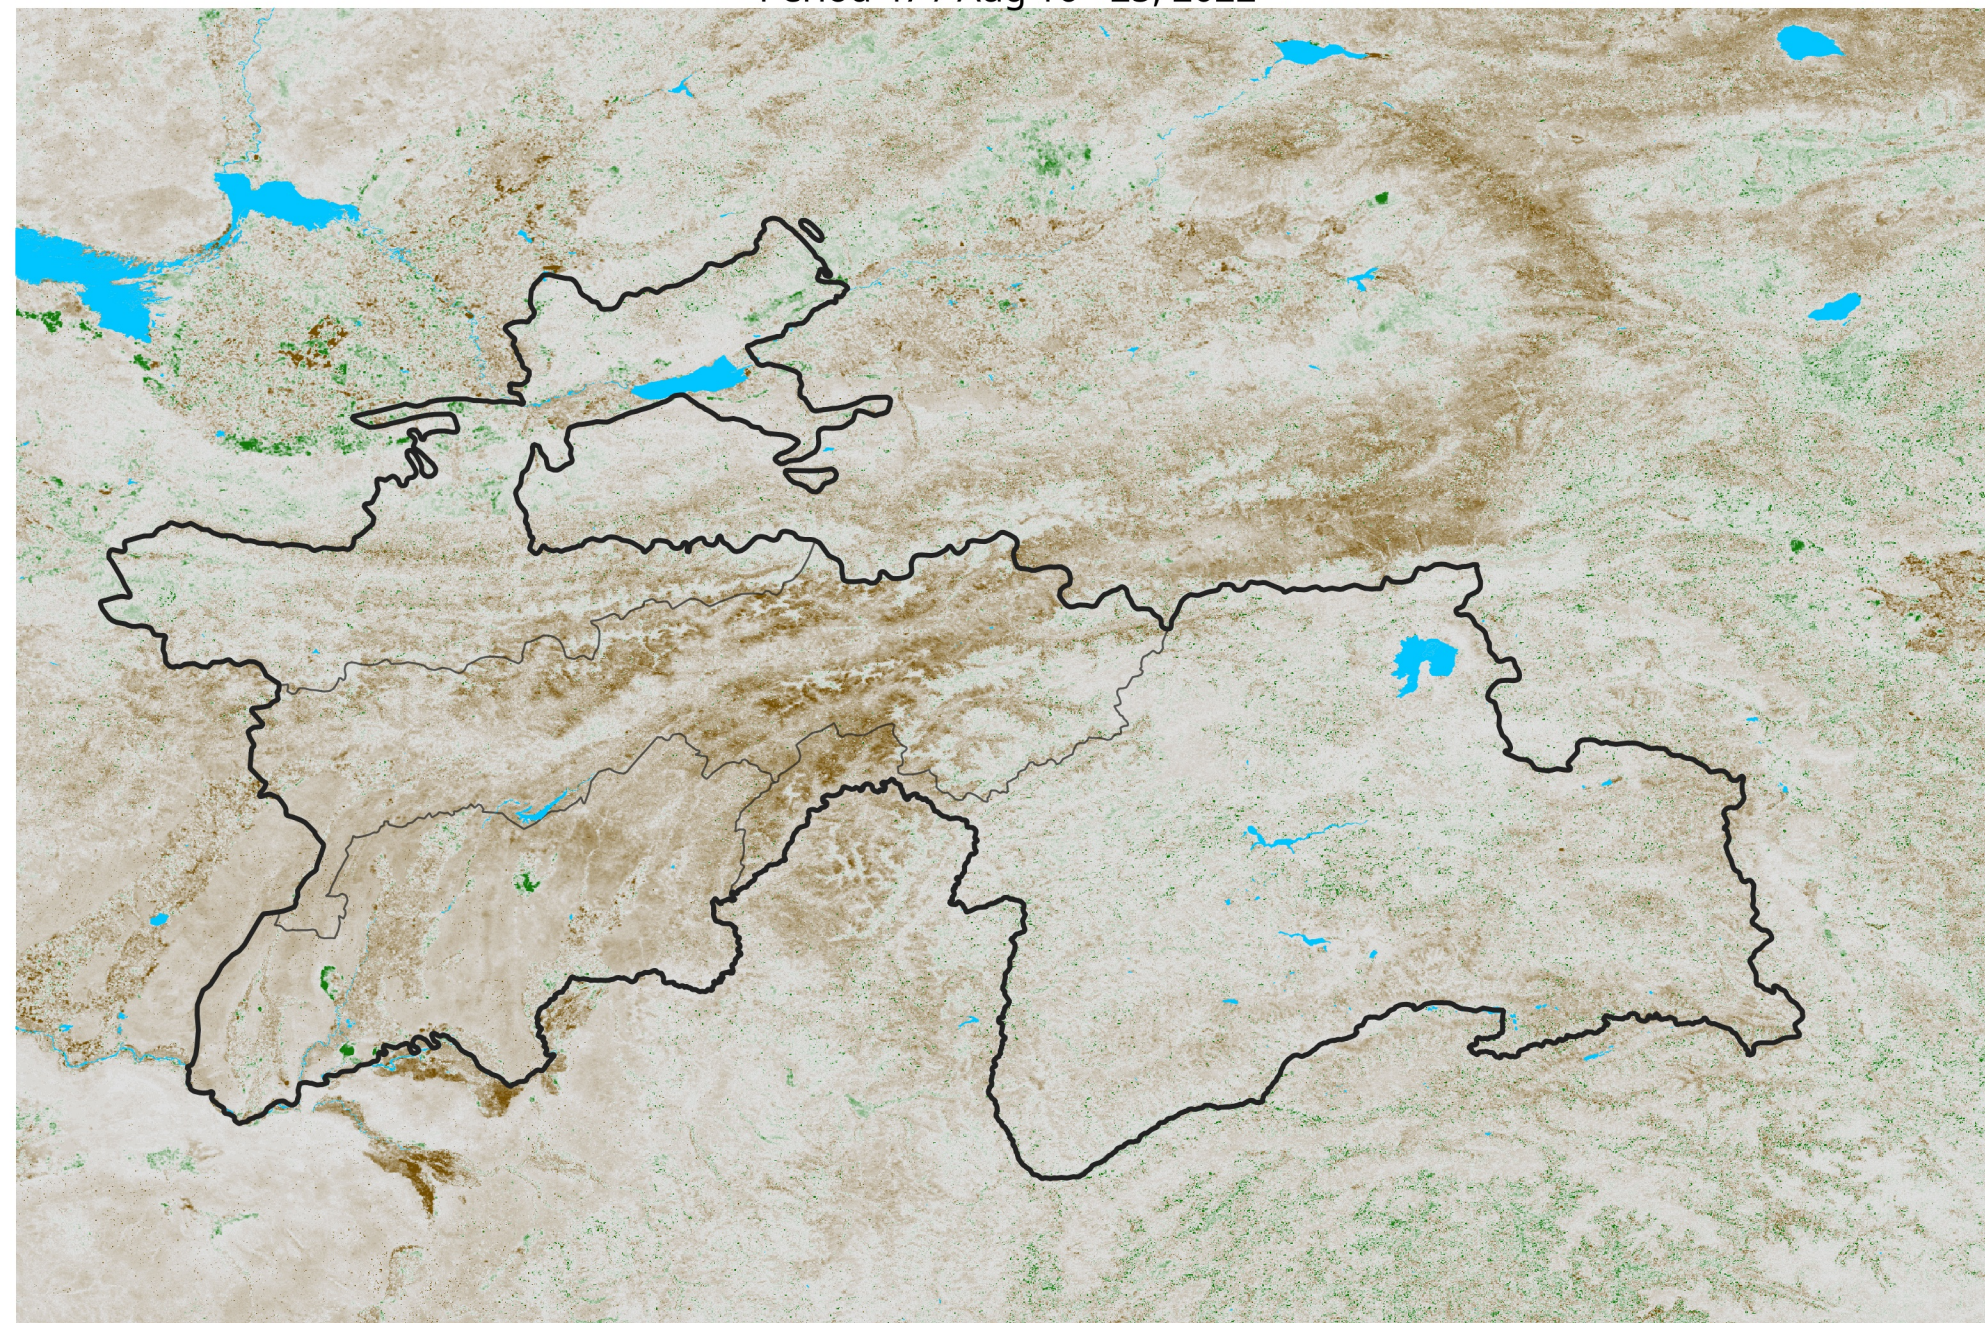

Tajikistan NDVI Anomaly

2022 minus Mean (2012 - 2021)

Period 47 / Aug 16 - 25, 2022

NDVI Anomaly

< -0.3 -0.2 -0.1 -0.05 0.05 0.1 0.2 > 0.3

Negative

No Difference

Positive