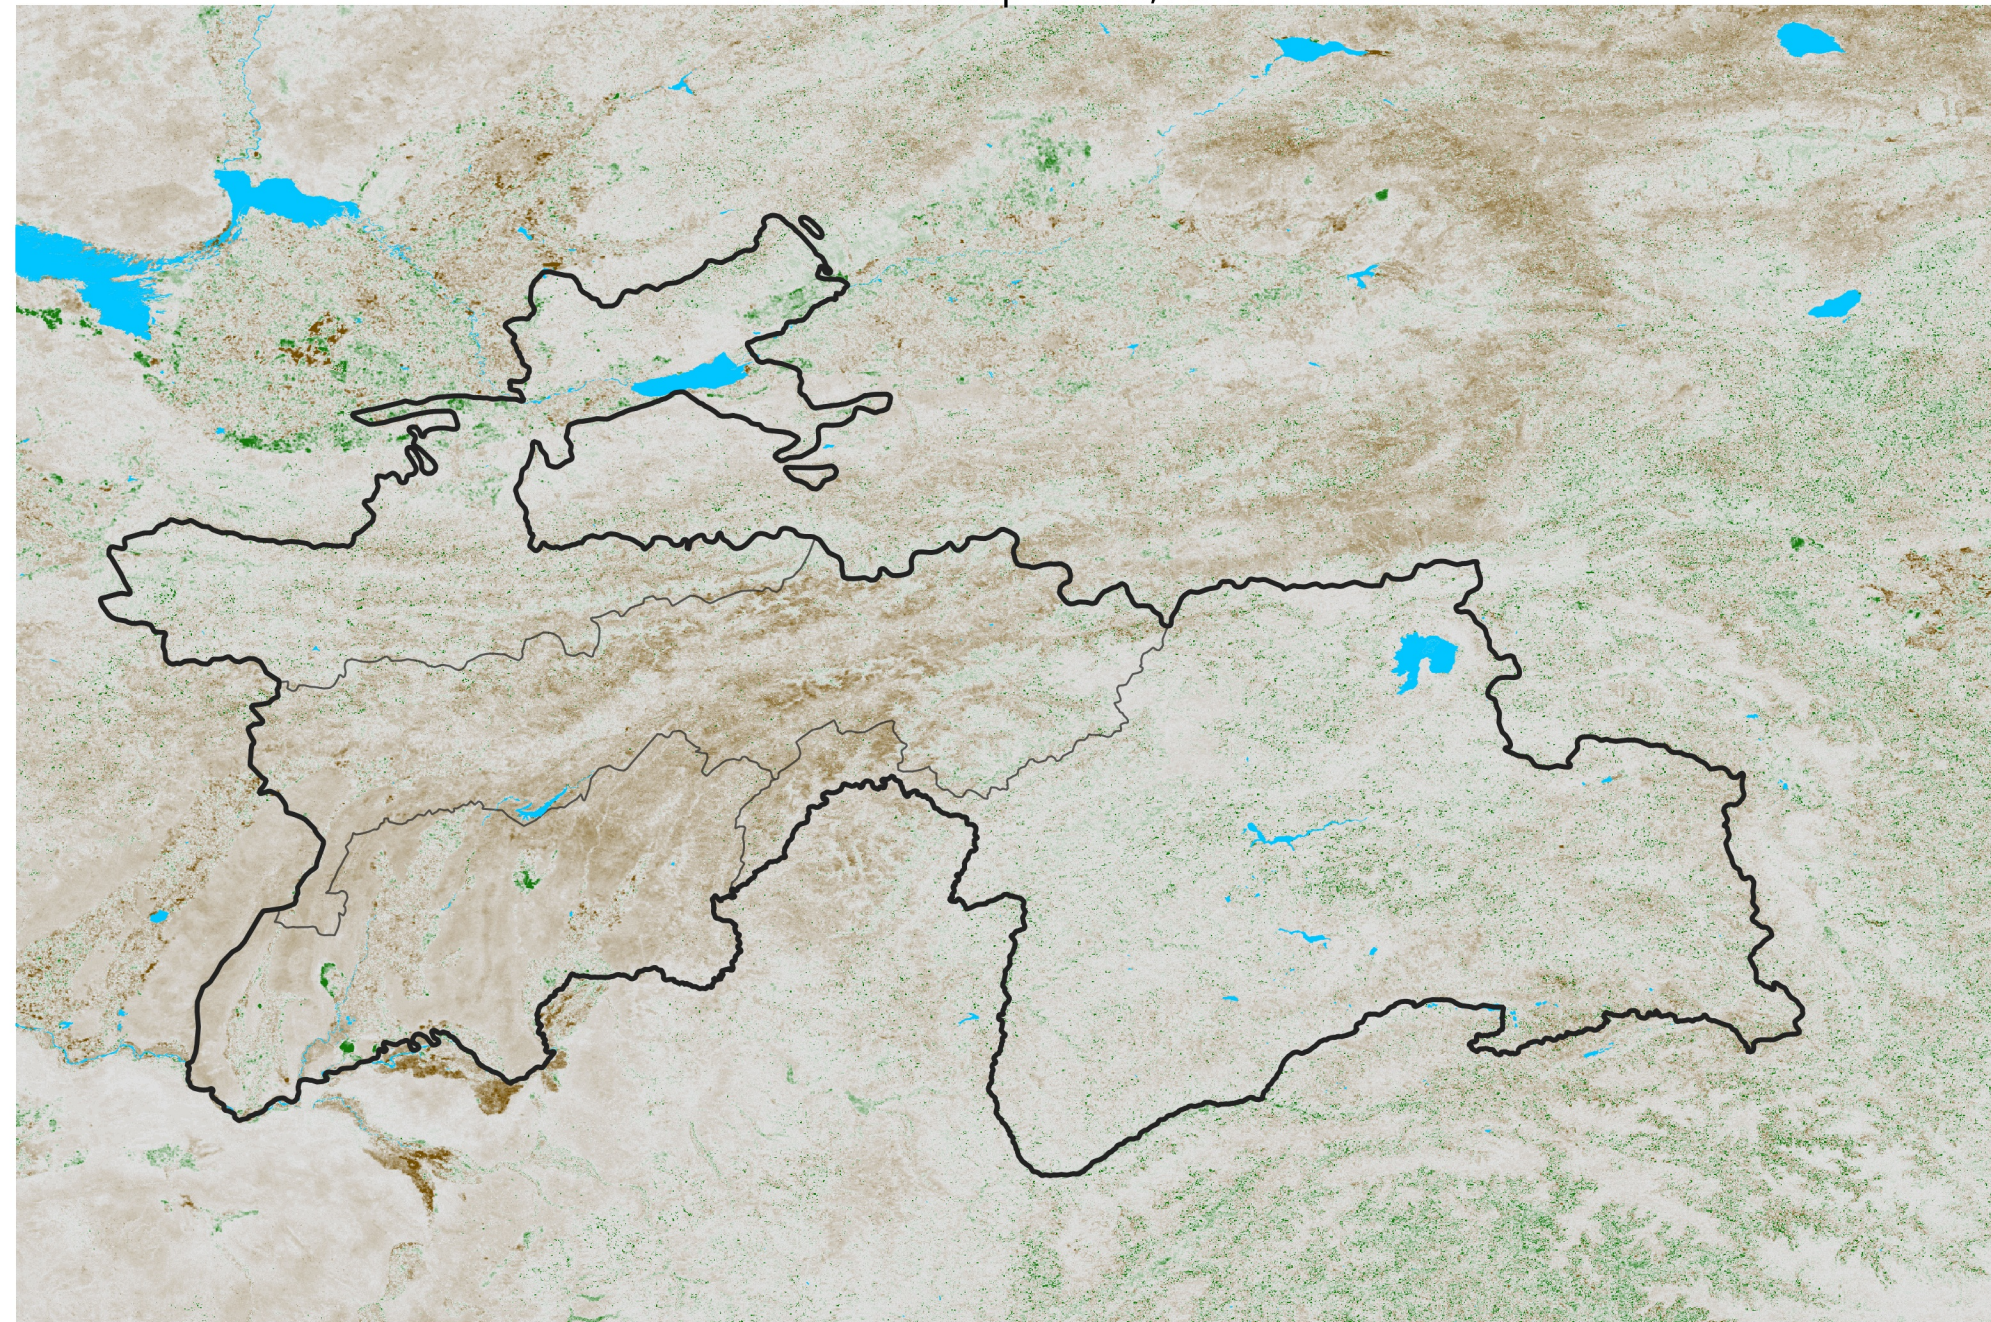

Tajikistan NDVI Anomaly

2022 minus Mean (2012 - 2021)

Period 51 / Sep 06 - 15, 2022

NDVI Anomaly

< -0.3 -0.2 -0.1 -0.05 0.05 0.1 0.2 > 0.3

Negative

No Difference

Positive