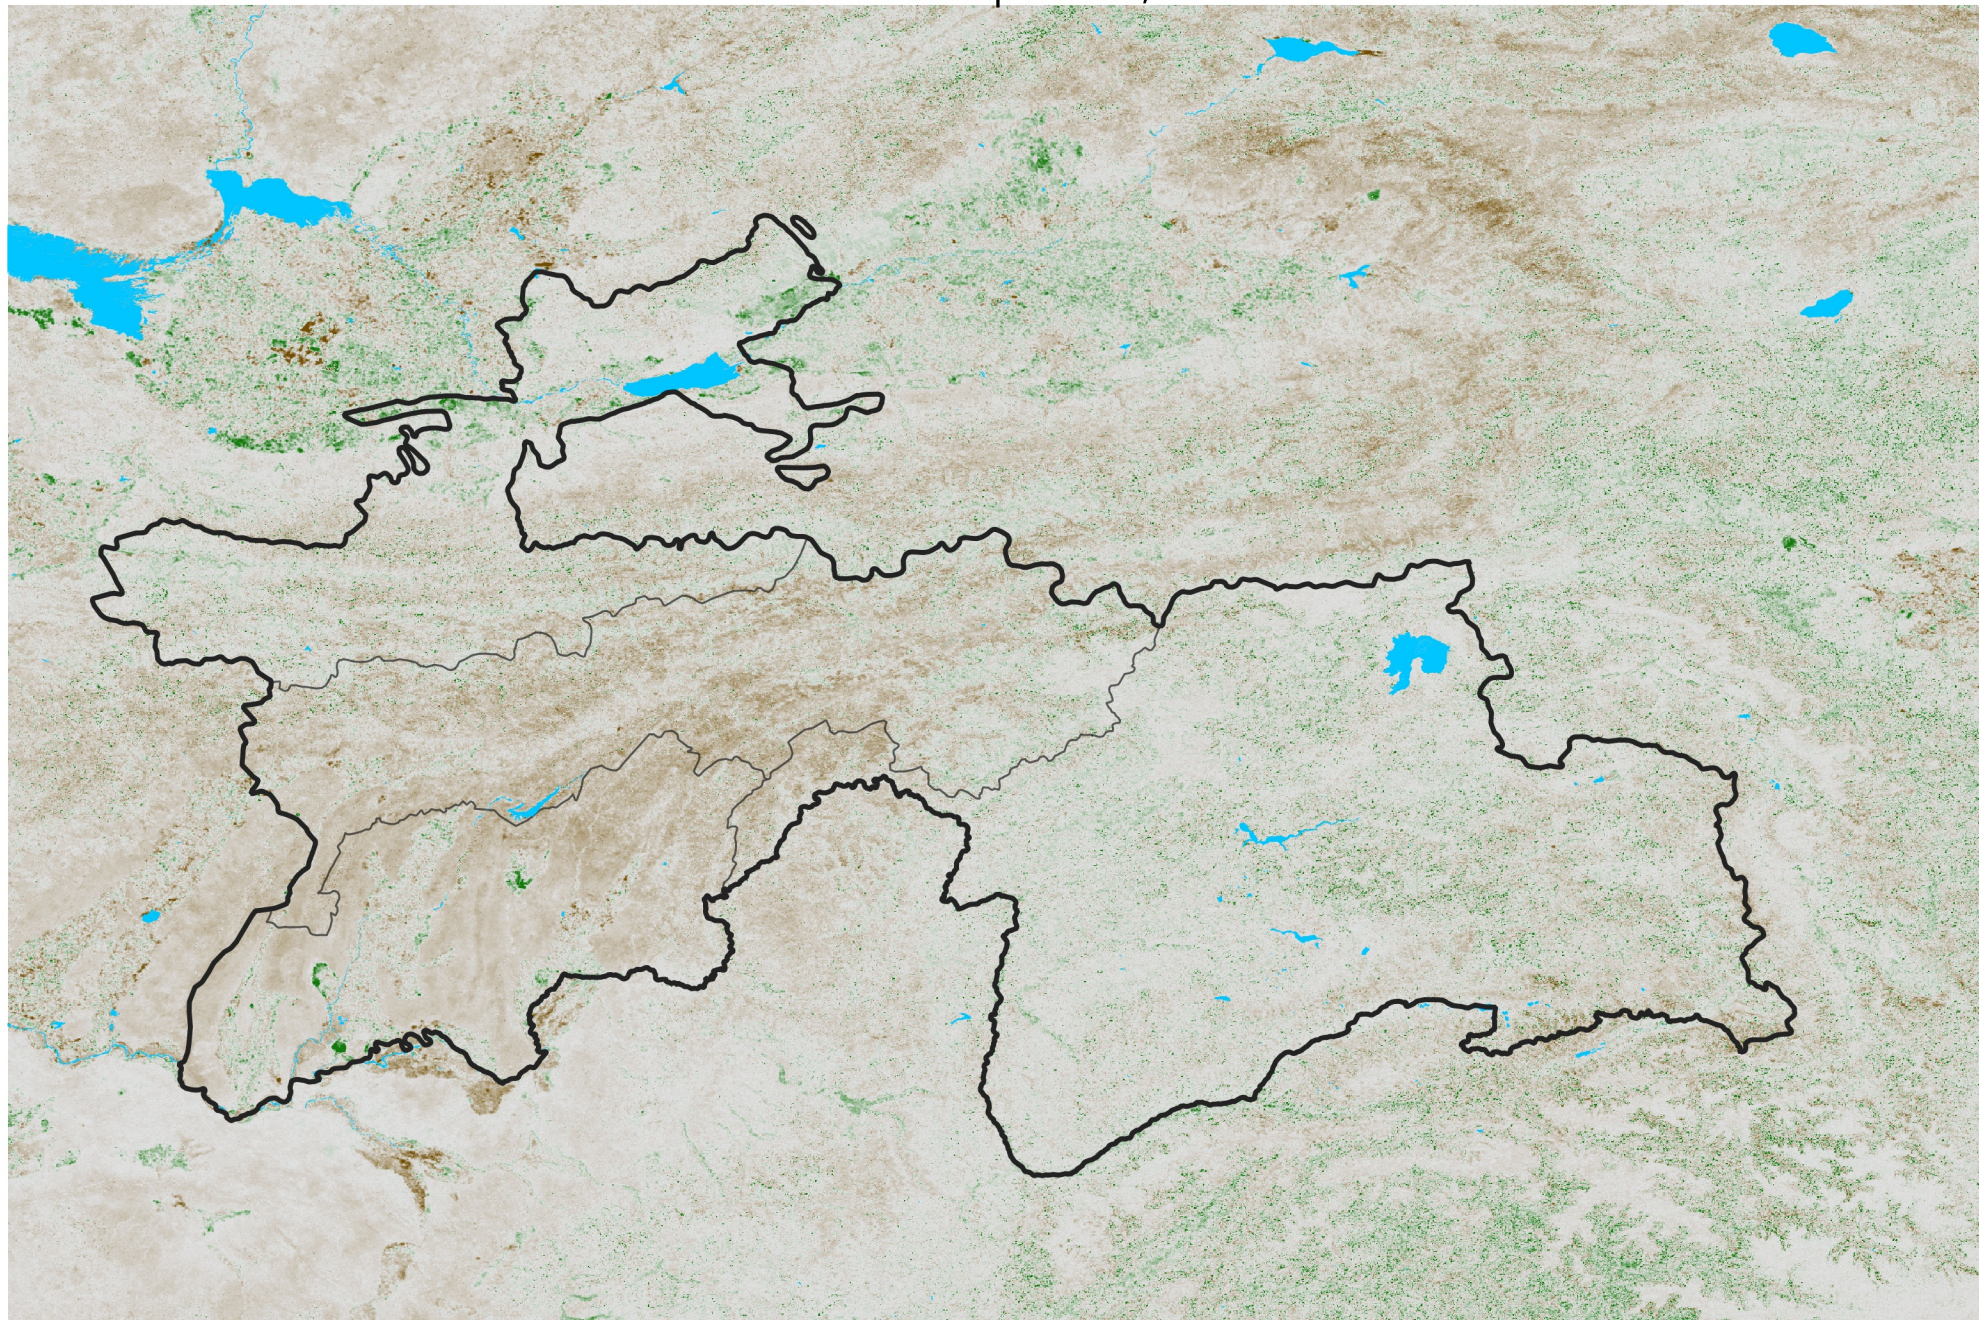

Tajikistan NDVI Anomaly

2022 minus Mean (2012 - 2021)

Period 54 / Sep 21 - 30, 2022

NDVI Anomaly

< -0.3 -0.2 -0.1 -0.05 0.05 0.1 0.2 > 0.3

Negative

No Difference

Positive