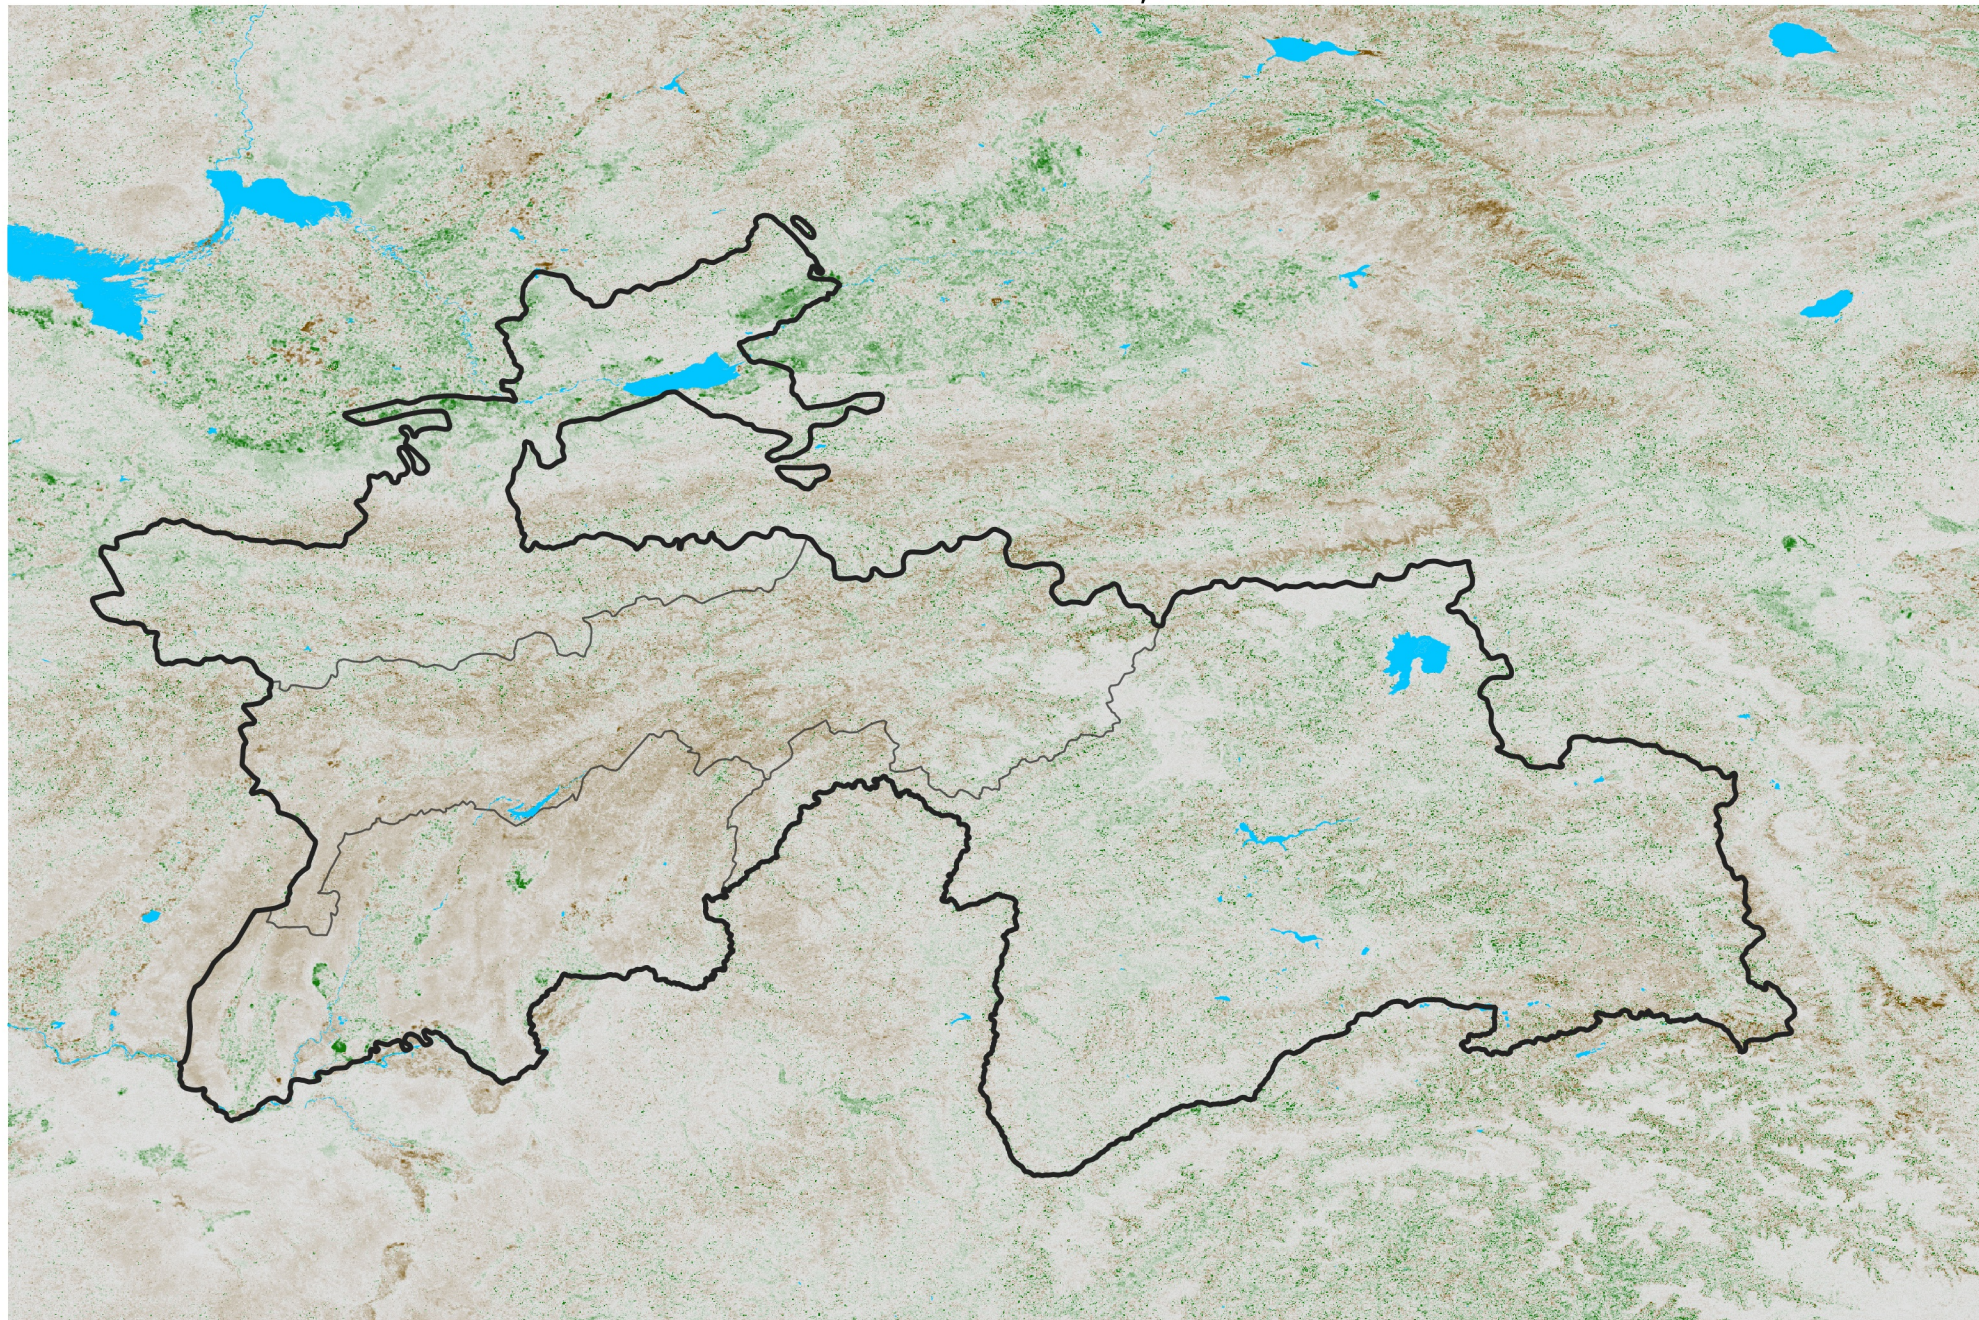

Tajikistan NDVI Anomaly

2022 minus Mean (2012 - 2021)

Period 57 / Oct 06 - 15, 2022

NDVI Anomaly

< -0.3 -0.2 -0.1 -0.05 0.05 0.1 0.2 > 0.3

Negative

No Difference

Positive