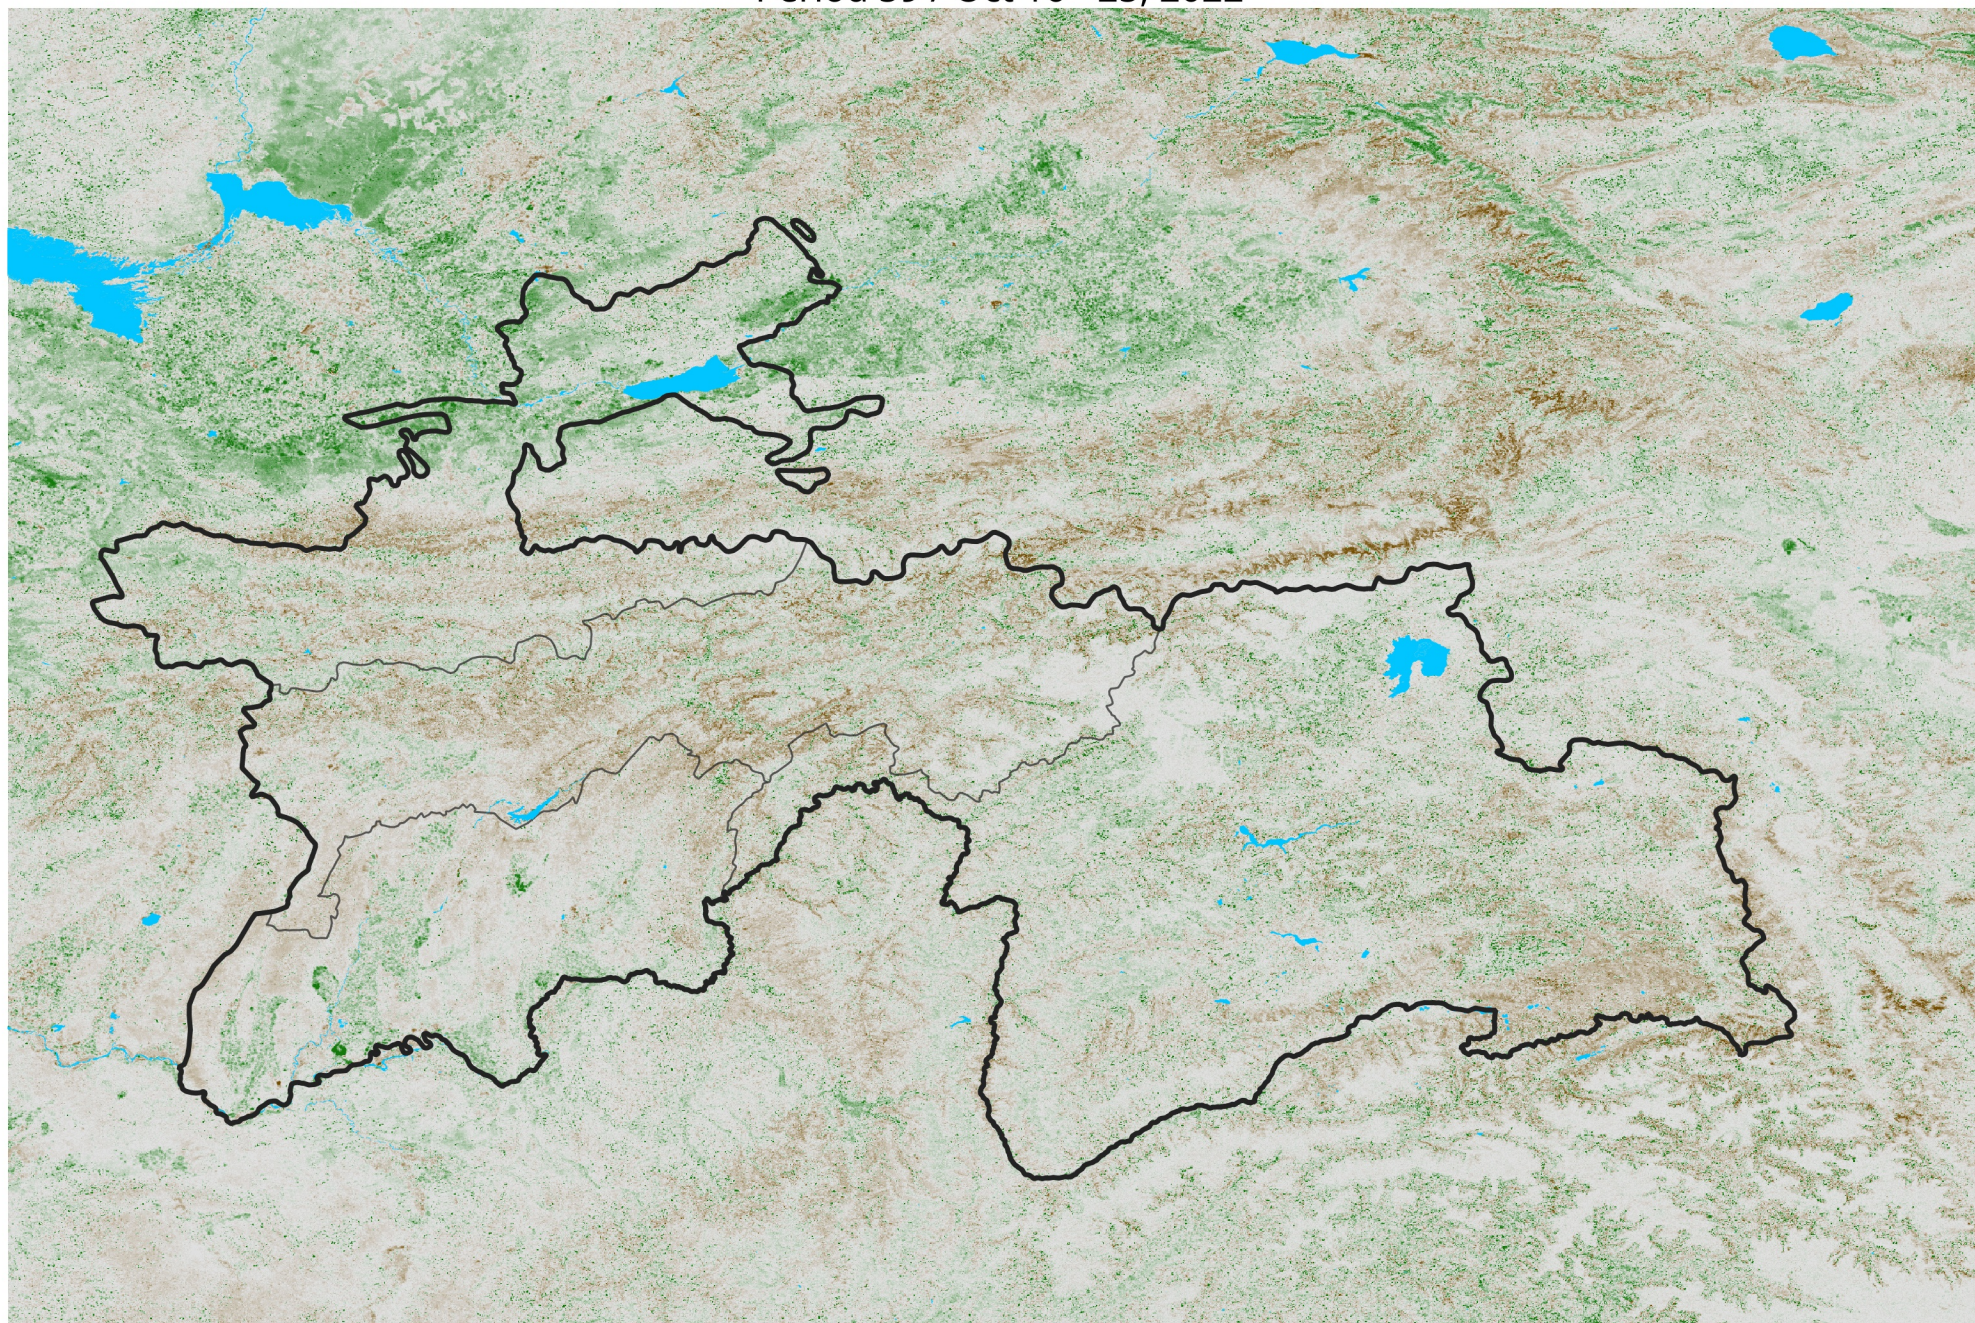

Tajikistan NDVI Anomaly

2022 minus Mean (2012 - 2021)

Period 59 / Oct 16 - 25, 2022

NDVI Anomaly

< -0.3 -0.2 -0.1 -0.05 0.05 0.1 0.2 > 0.3

Negative

No Difference

Positive