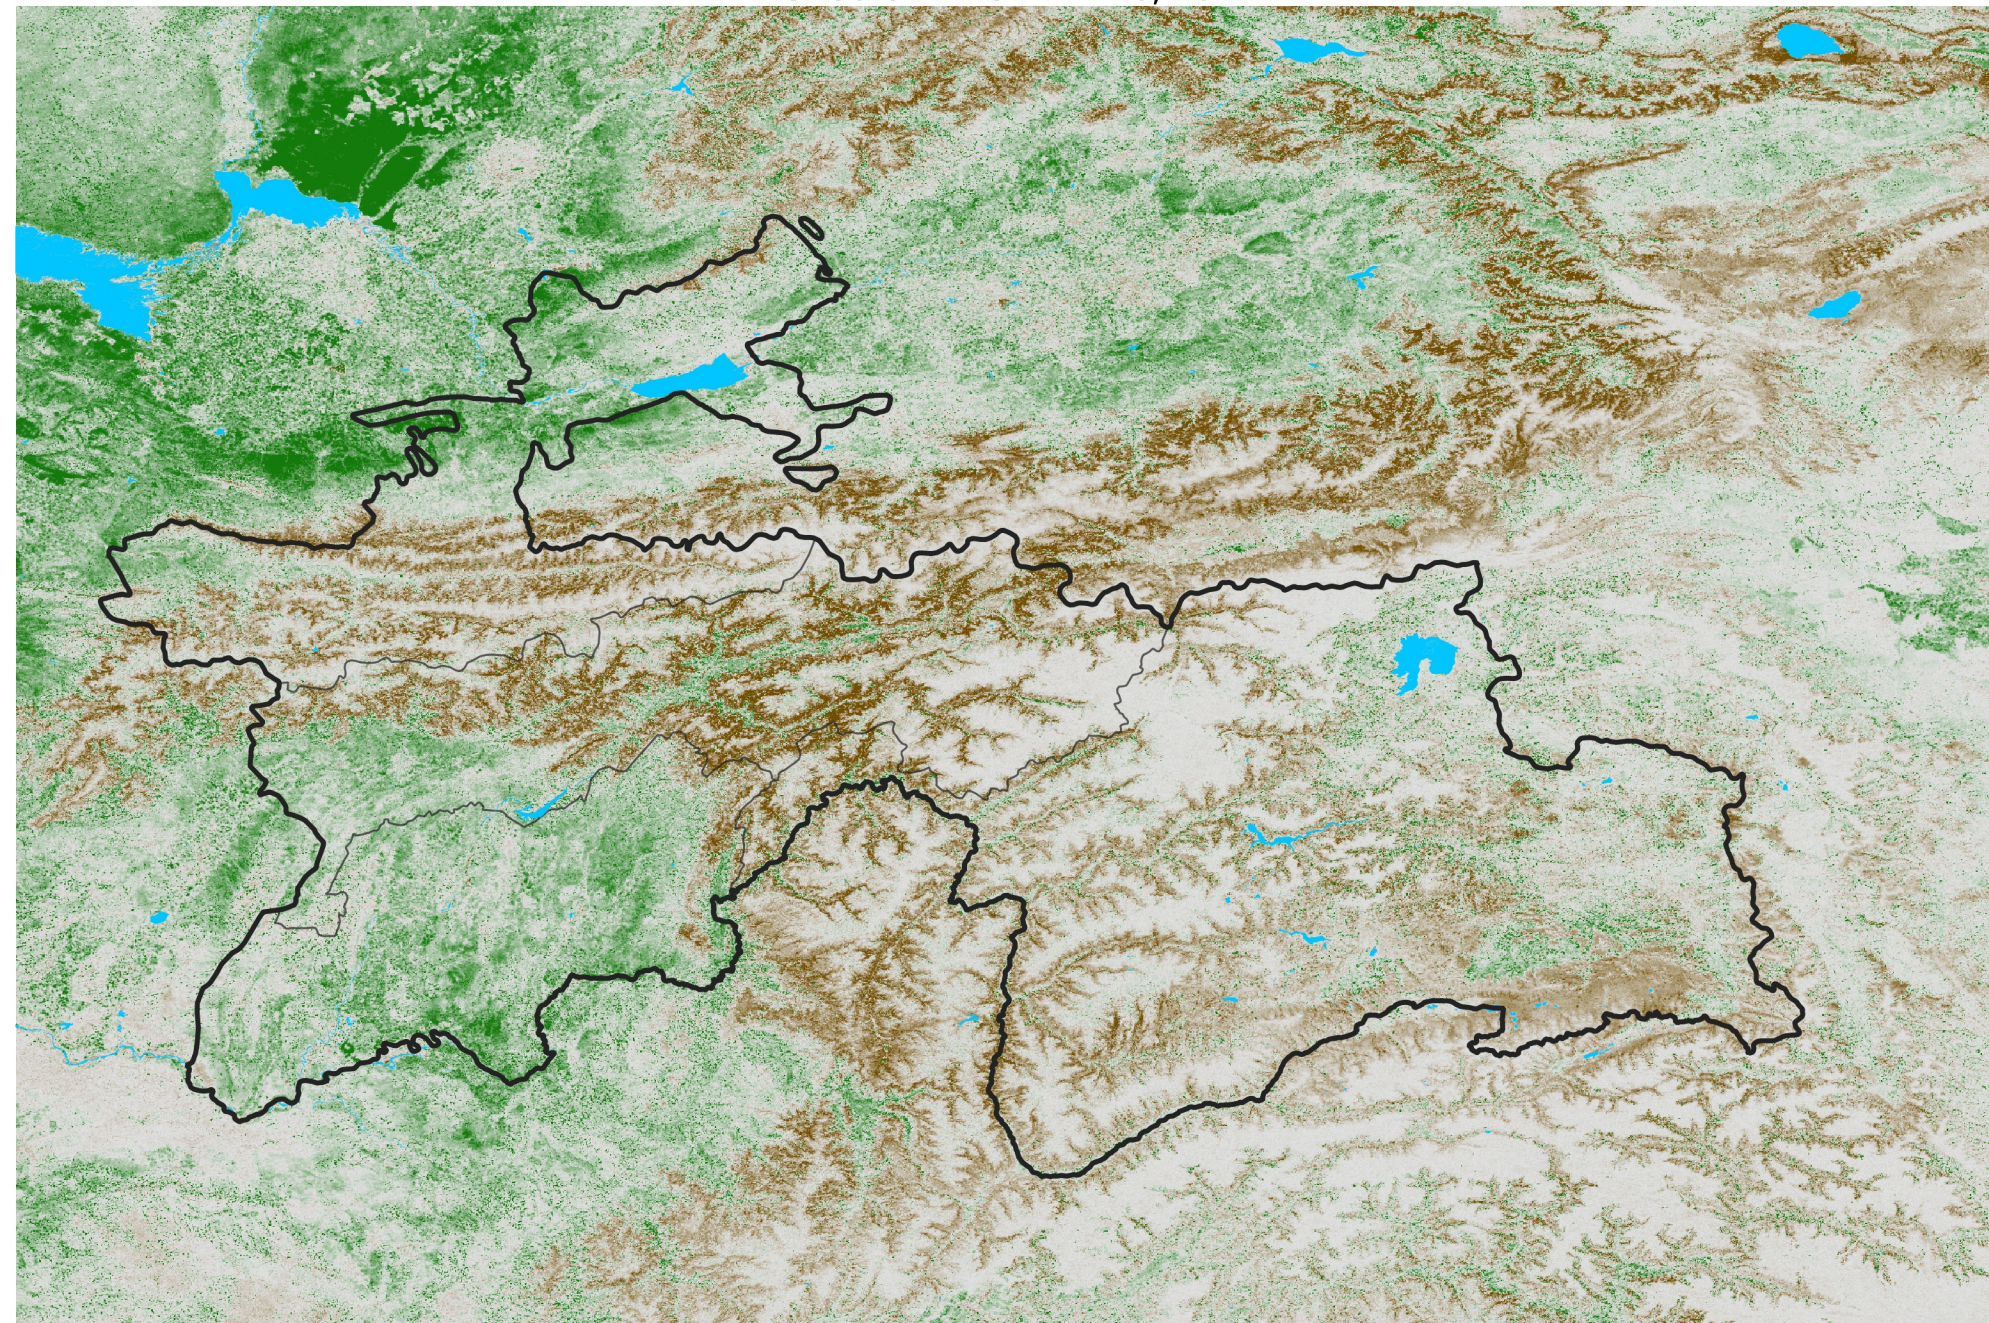

Tajikistan NDVI Anomaly

2022 minus Mean (2012 - 2021)

Period 64 / Nov 11 - 20, 2022

NDVI Anomaly

< -0.3 -0.2 -0.1 -0.05 0.05 0.1 0.2 >0.3

Negative

No Difference

Positive