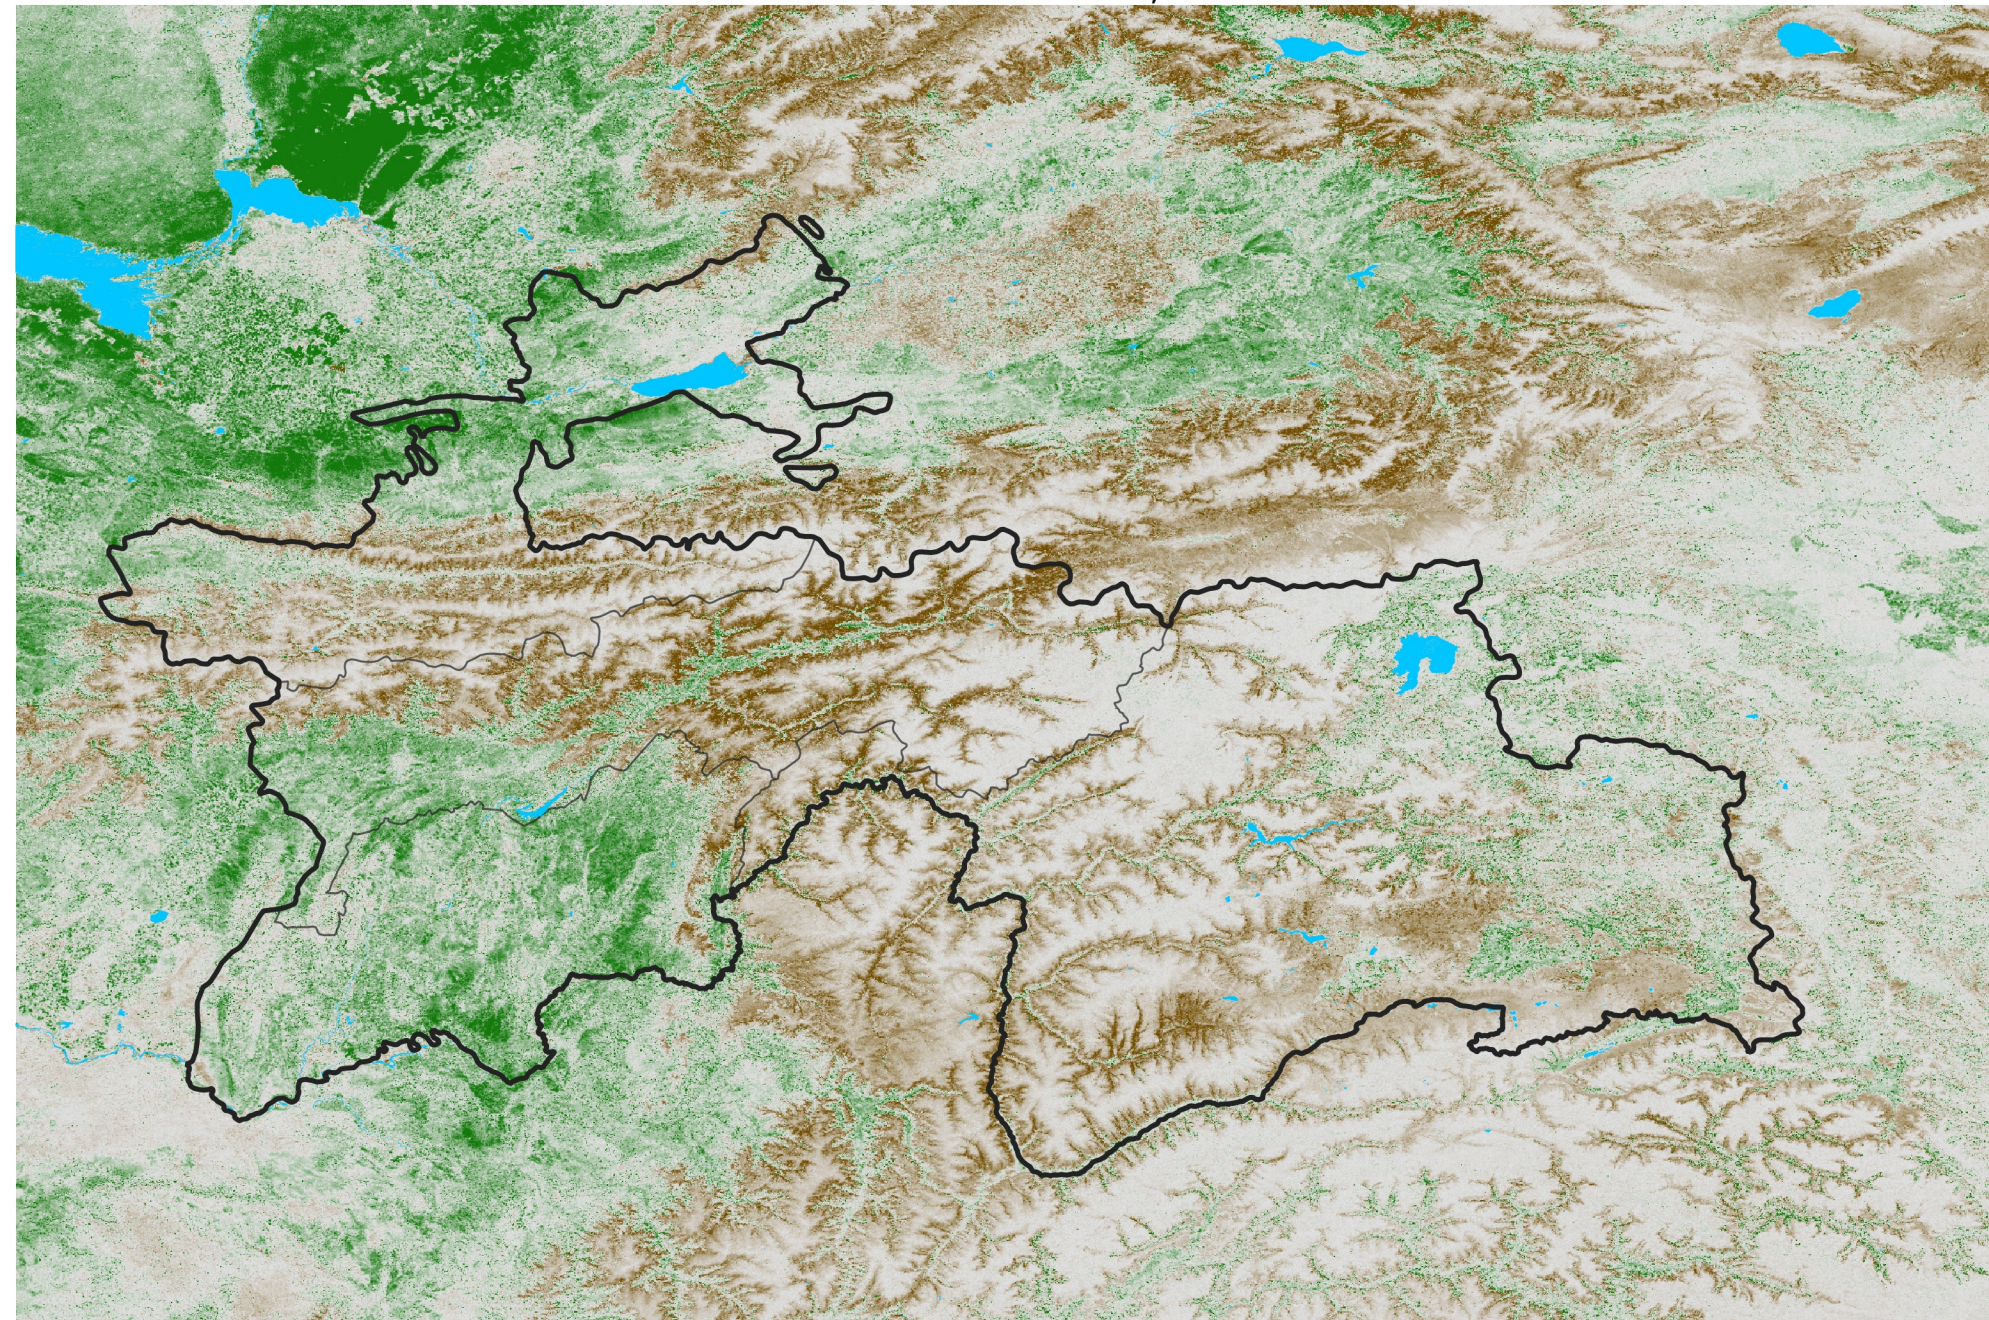

Tajikistan NDVI Anomaly

2022 minus Mean (2012 - 2021)

Period 68 / Dec 01 - 10, 2022

NDVI Anomaly

< -0.3 -0.2 -0.1 -0.05 0.05 0.1 0.2 > 0.3

Negative

No Difference

Positive