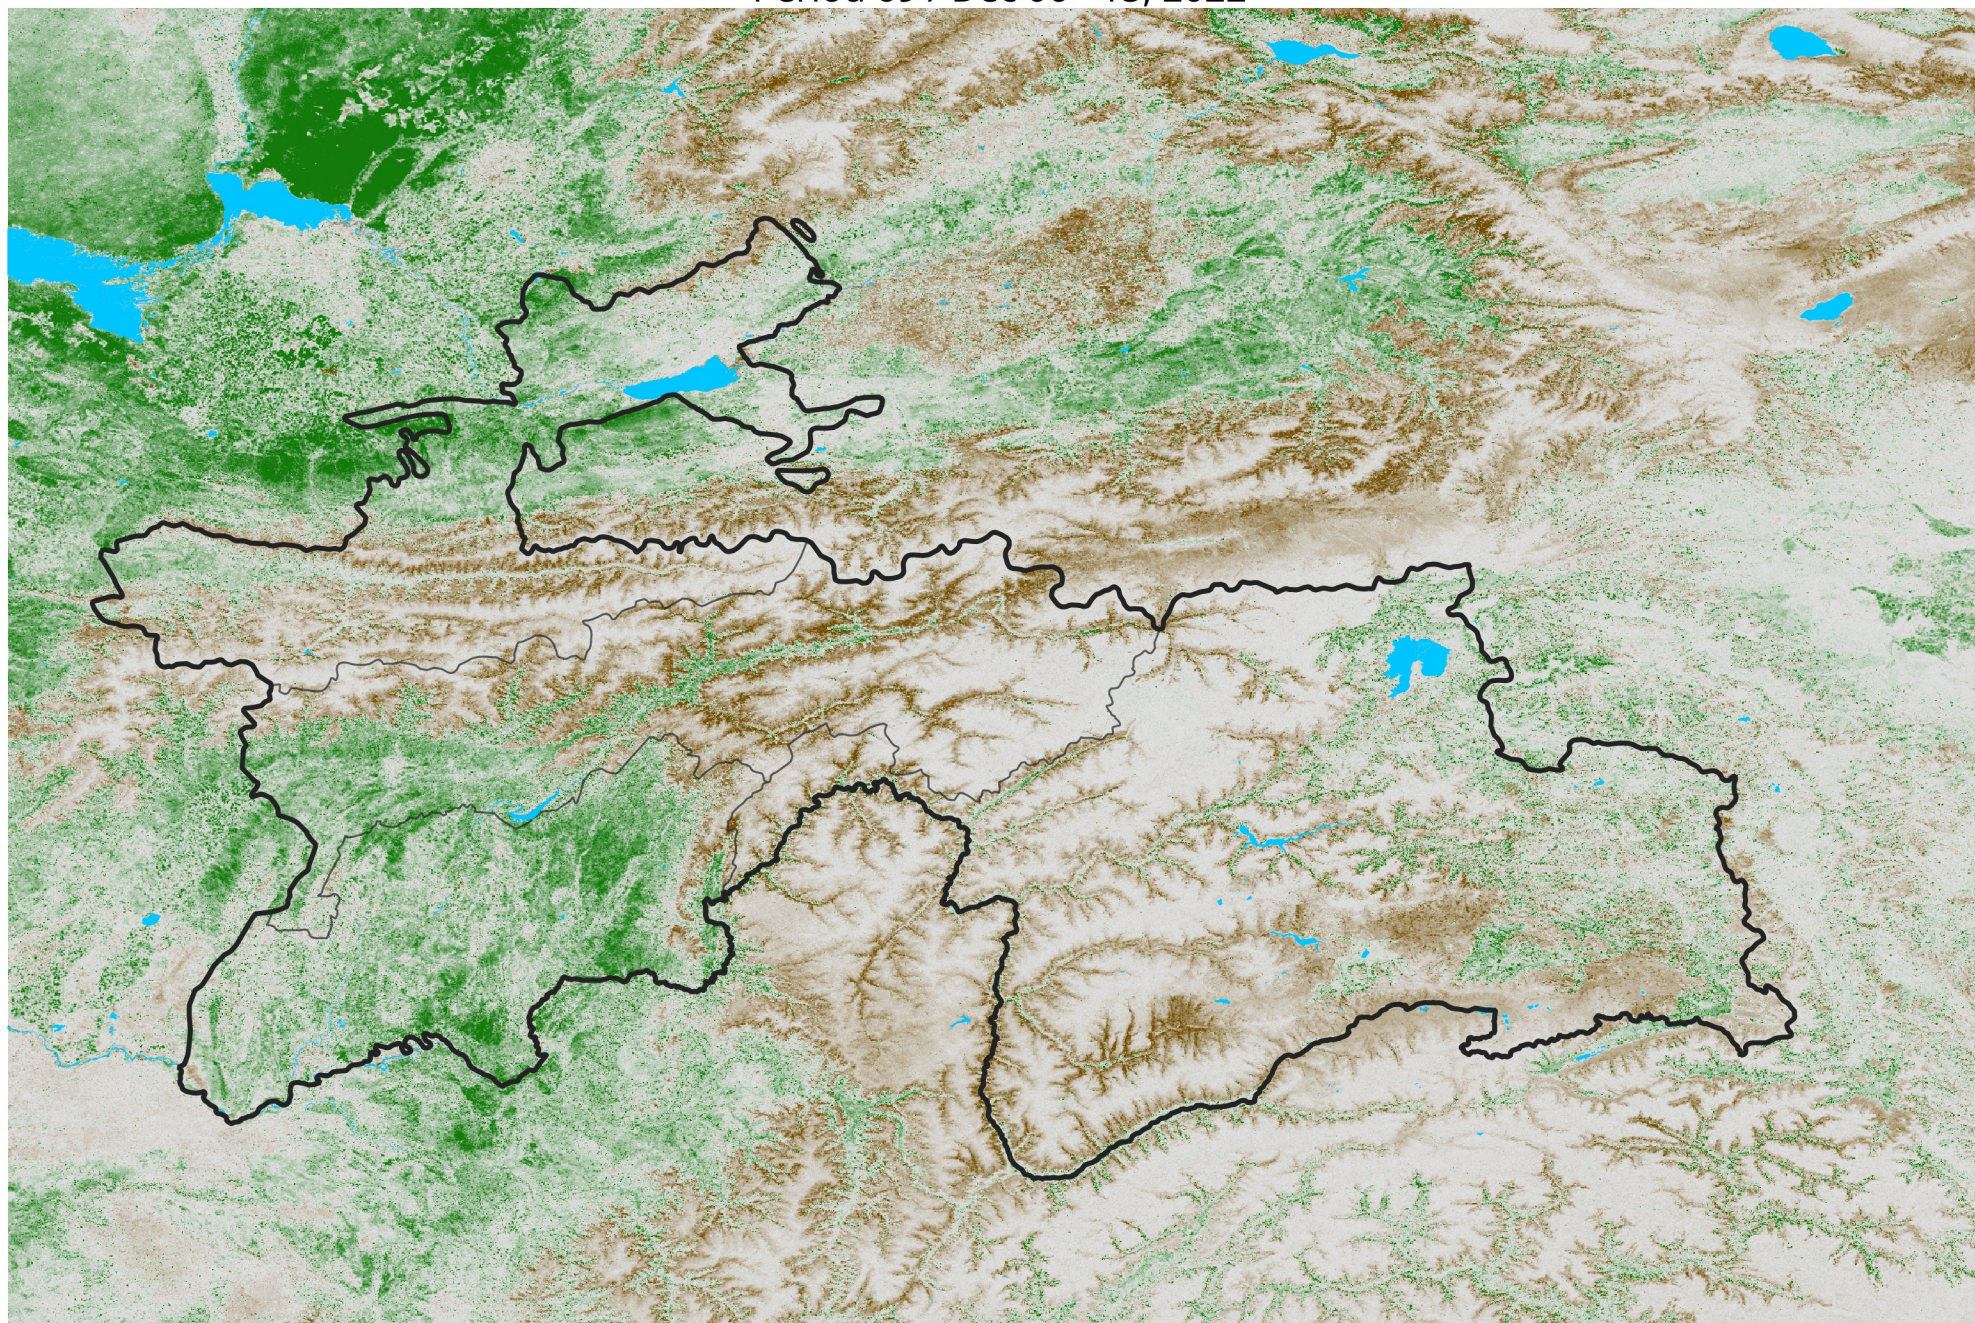

Tajikistan NDVI Anomaly

2022 minus Mean (2012 - 2021)

Period 69 / Dec 06 - 15, 2022

NDVI Anomaly

< -0.3 -0.2 -0.1 -0.05 0.05 0.1 0.2 > 0.3

Negative

No Difference

Positive