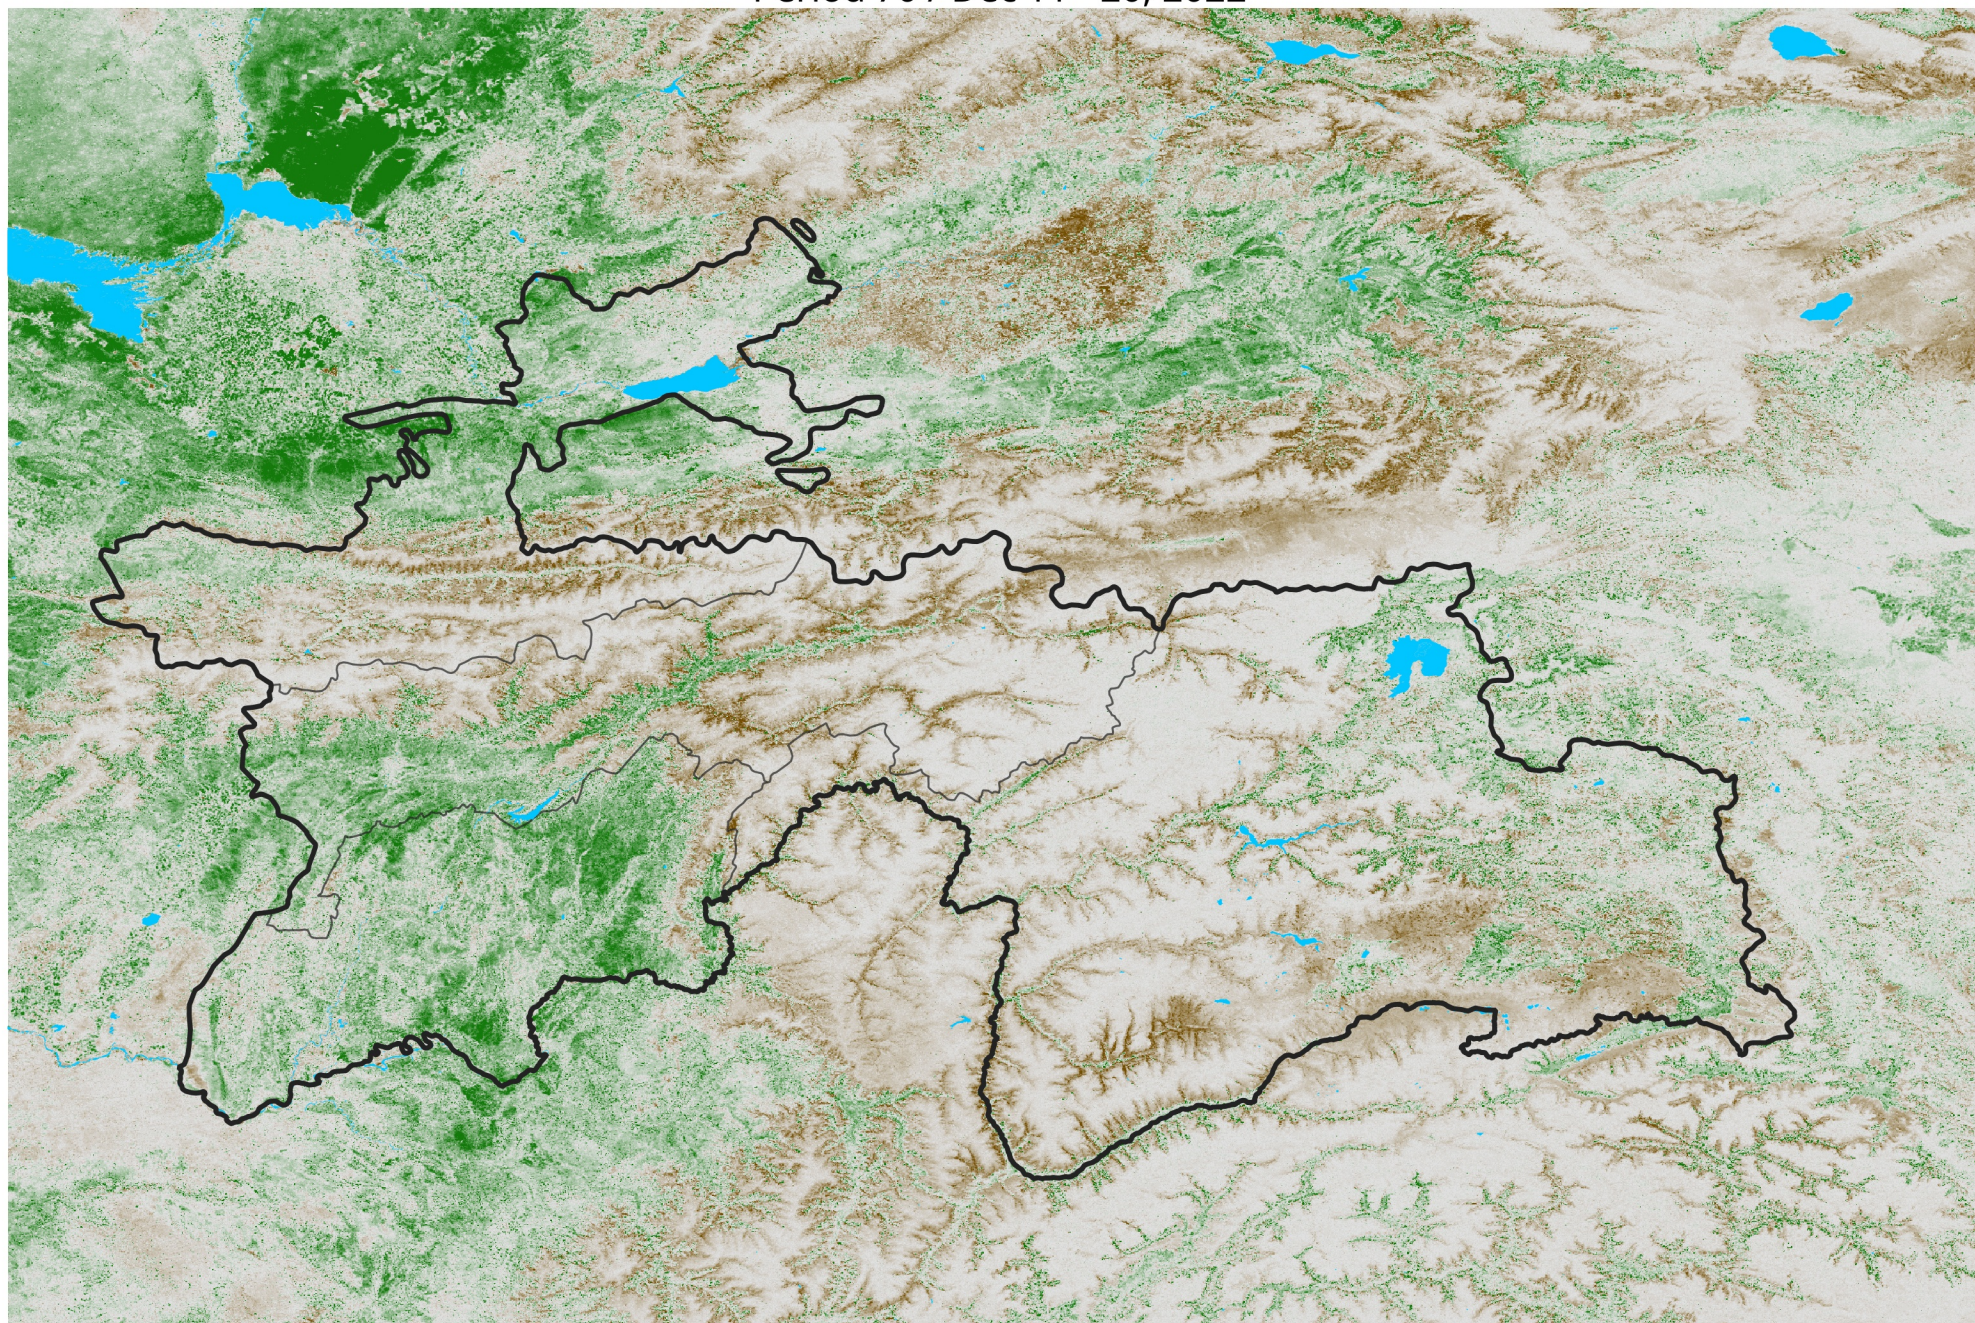

Tajikistan NDVI Anomaly

2022 minus Mean (2012 - 2021)

Period 70 / Dec 11 - 20, 2022

NDVI Anomaly

< -0.3 -0.2 -0.1 -0.05 0.05 0.1 0.2 >0.3

Negative

No Difference

Positive