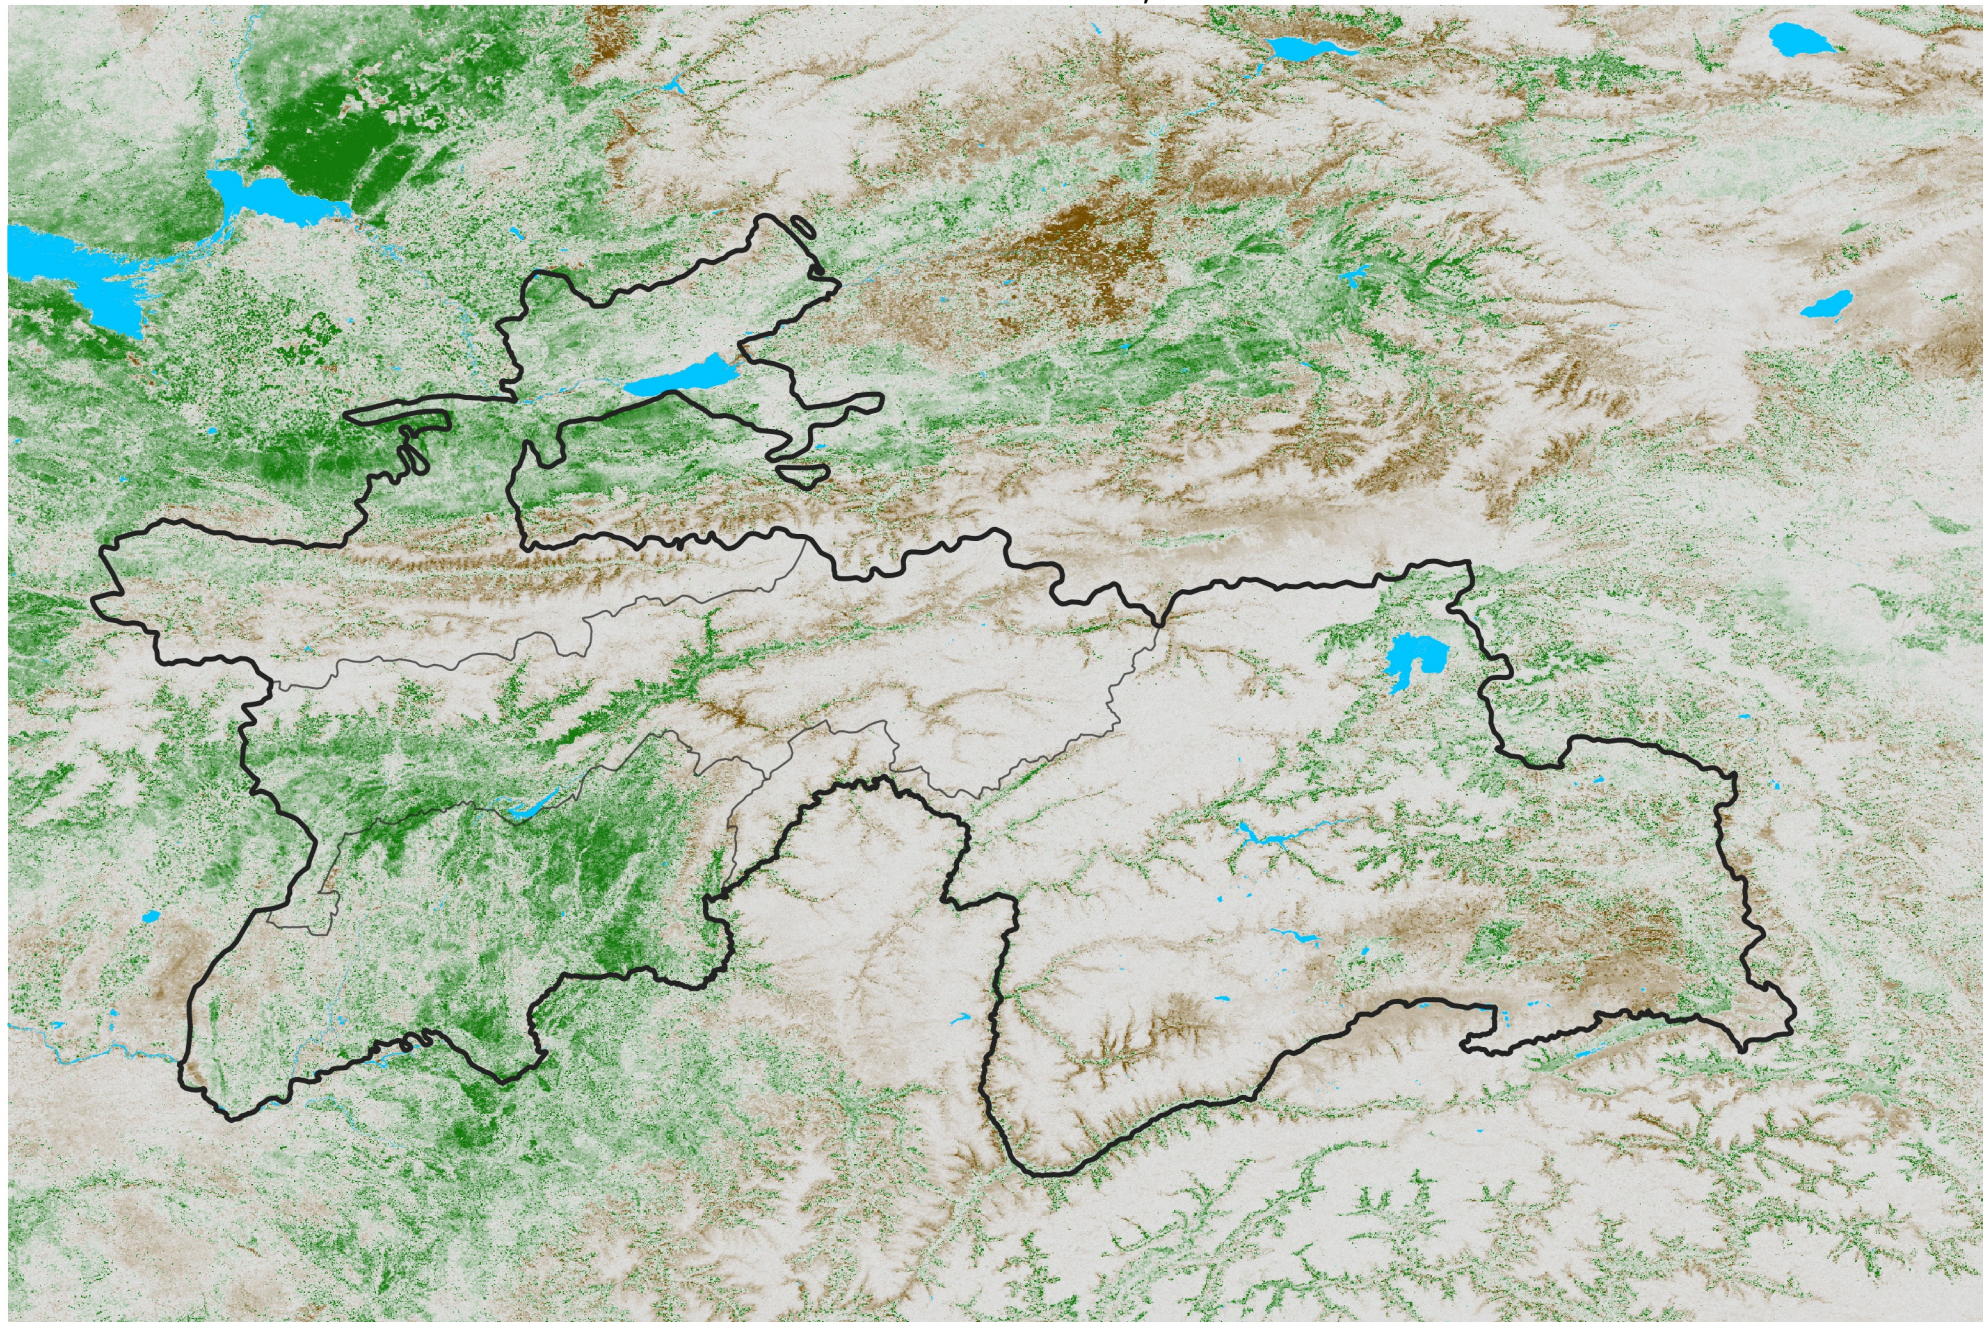

Tajikistan NDVI Anomaly

2022 minus Mean (2012 - 2021)

Period 72 / Dec 21 - 31, 2022

NDVI Anomaly

< -0.3 -0.2 -0.1 -0.05 0.05 0.1 0.2 > 0.3

Negative

No Difference

Positive