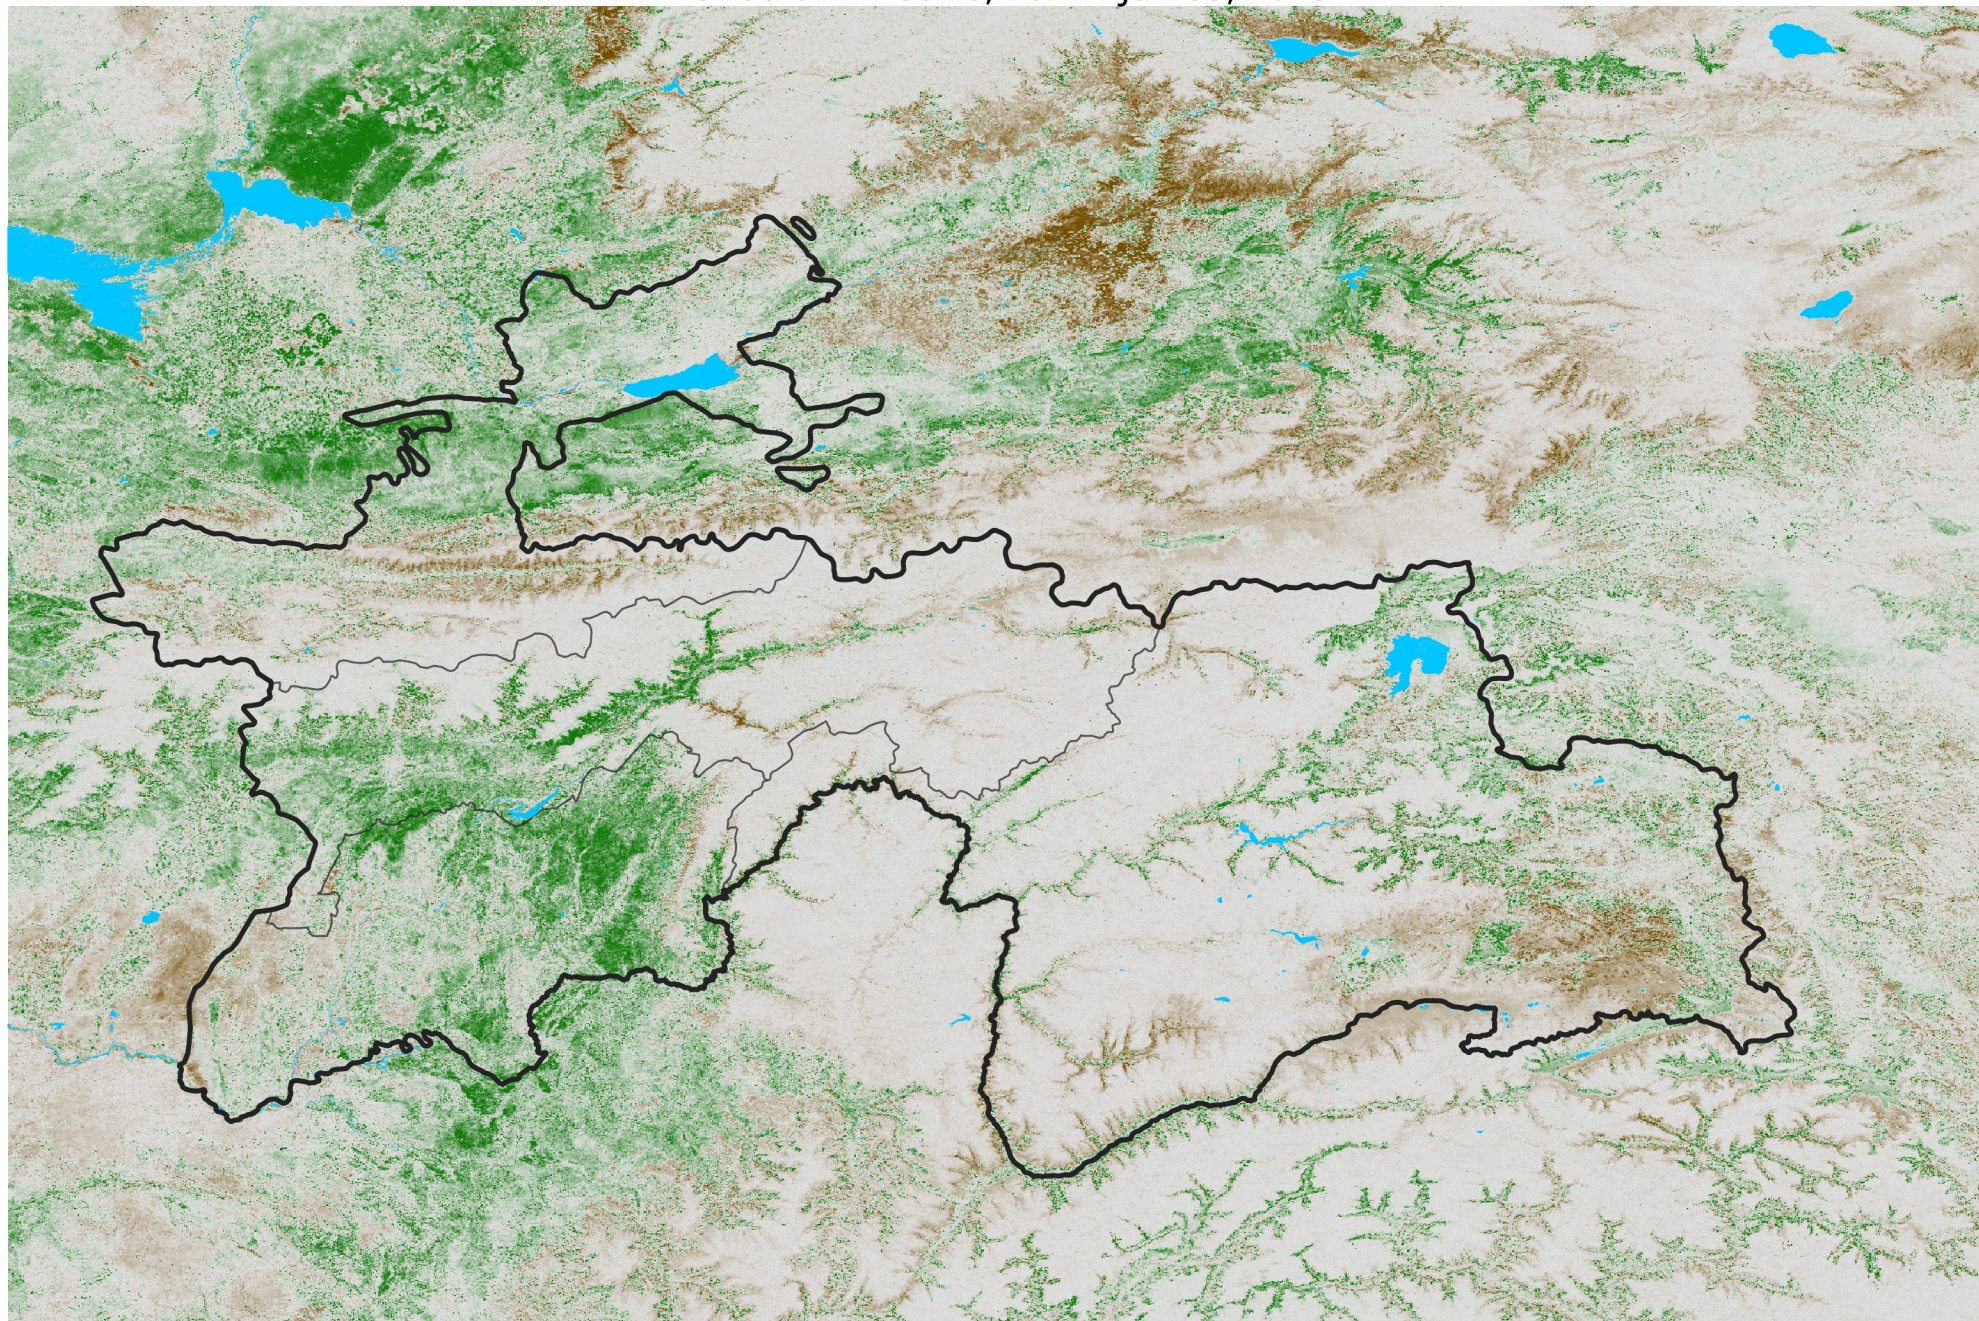

Tajikistan NDVI Anomaly

2023 minus Mean (2012 - 2021)

Period 01 / Dec 26, 2022 - Jan 05, 2023

NDVI Anomaly

< -0.3 -0.2 -0.1 -0.05 0.05 0.1 0.2 > 0.3

Negative

No Difference

Positive