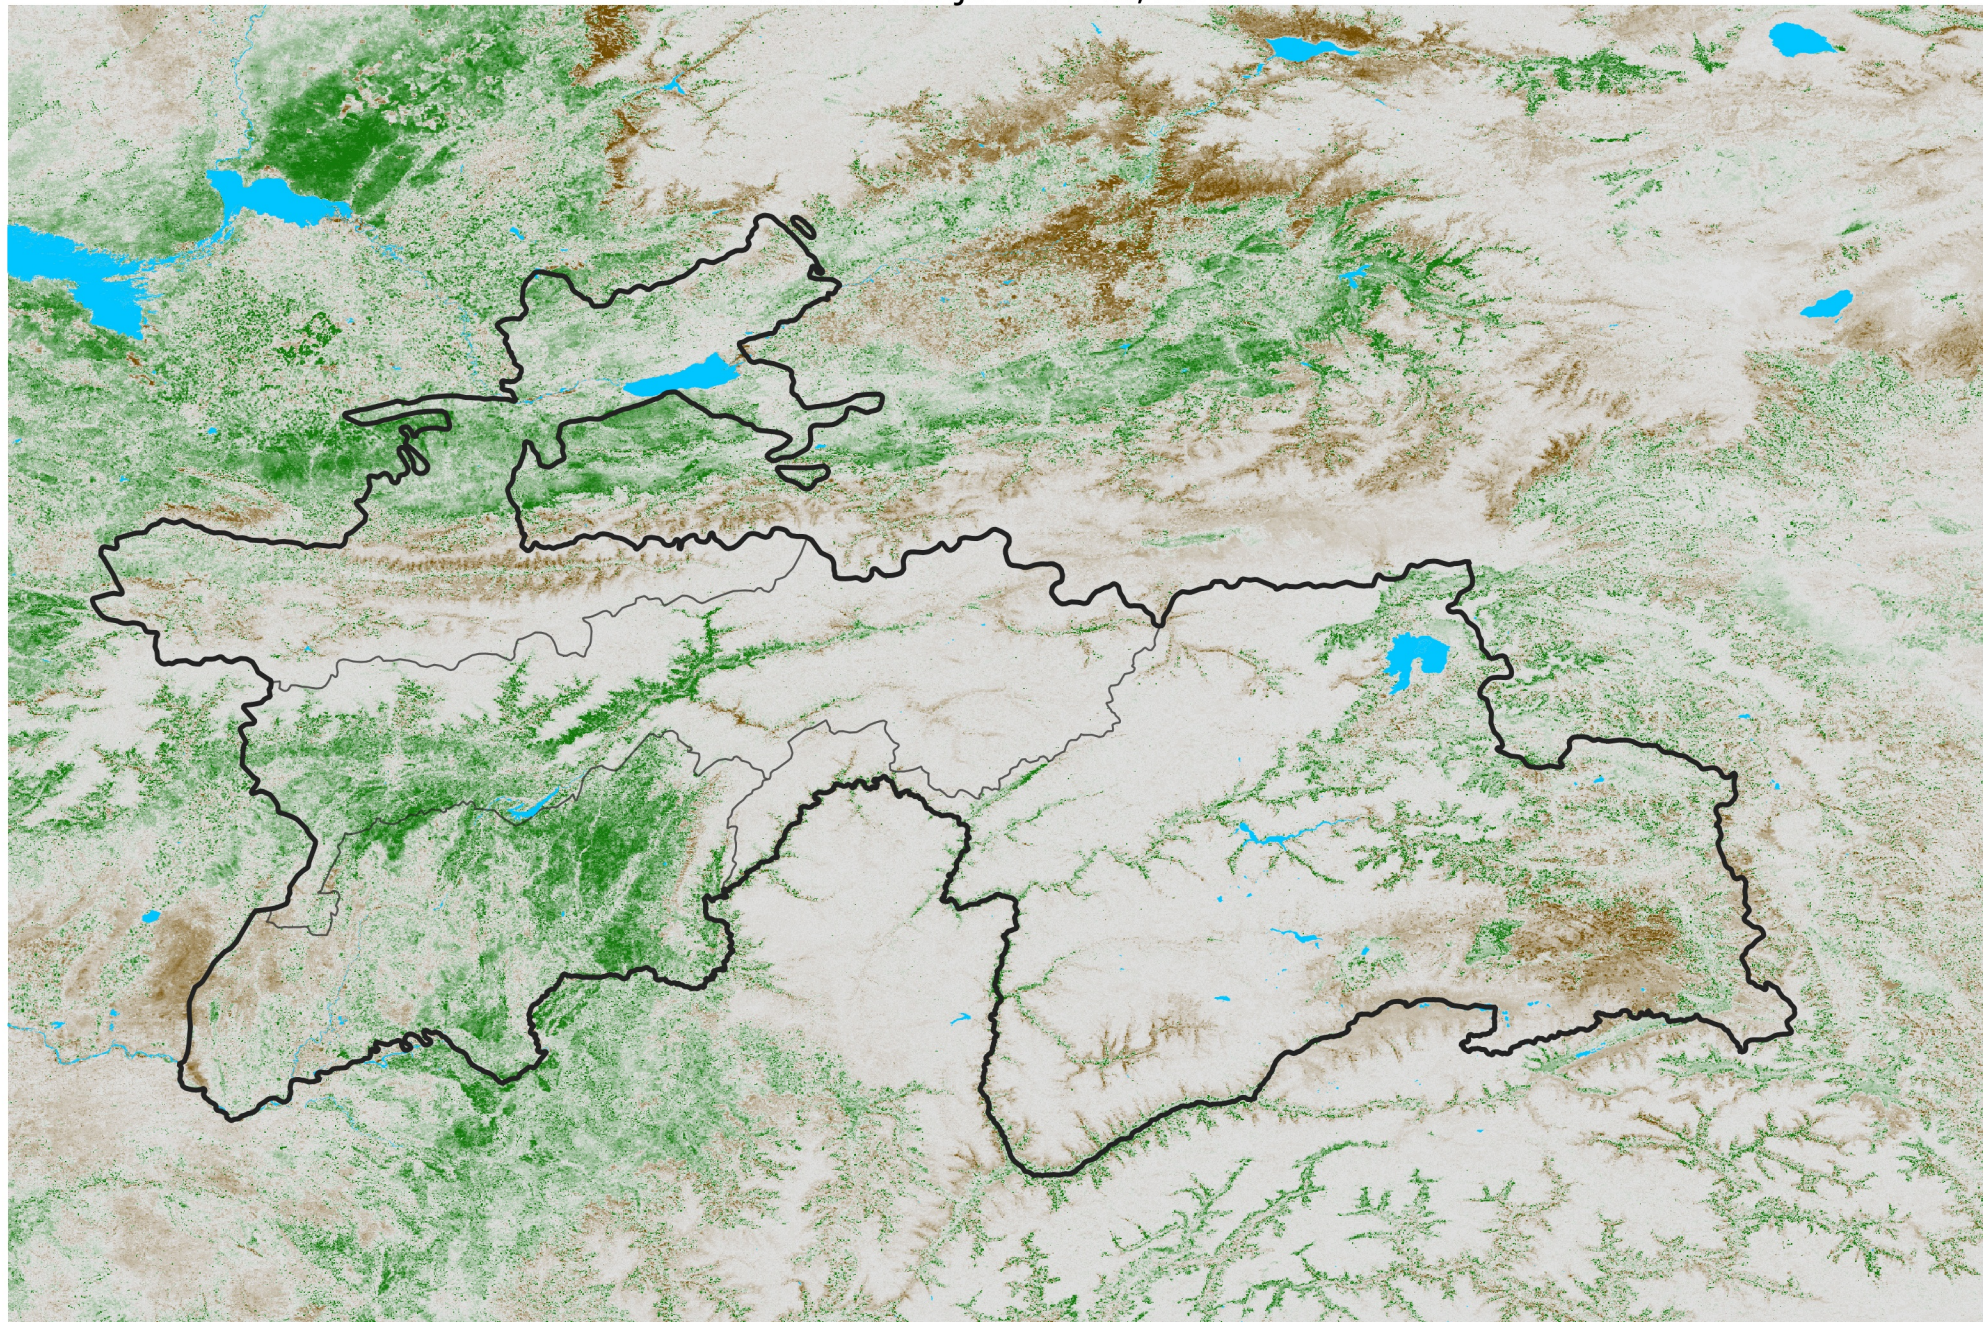

Tajikistan NDVI Anomaly

2023 minus Mean (2012 - 2021)

Period 02 / Jan 01 - 10, 2023

NDVI Anomaly

< -0.3 -0.2 -0.1 -0.05 0.05 0.1 0.2 >0.3

Negative

No Difference

Positive