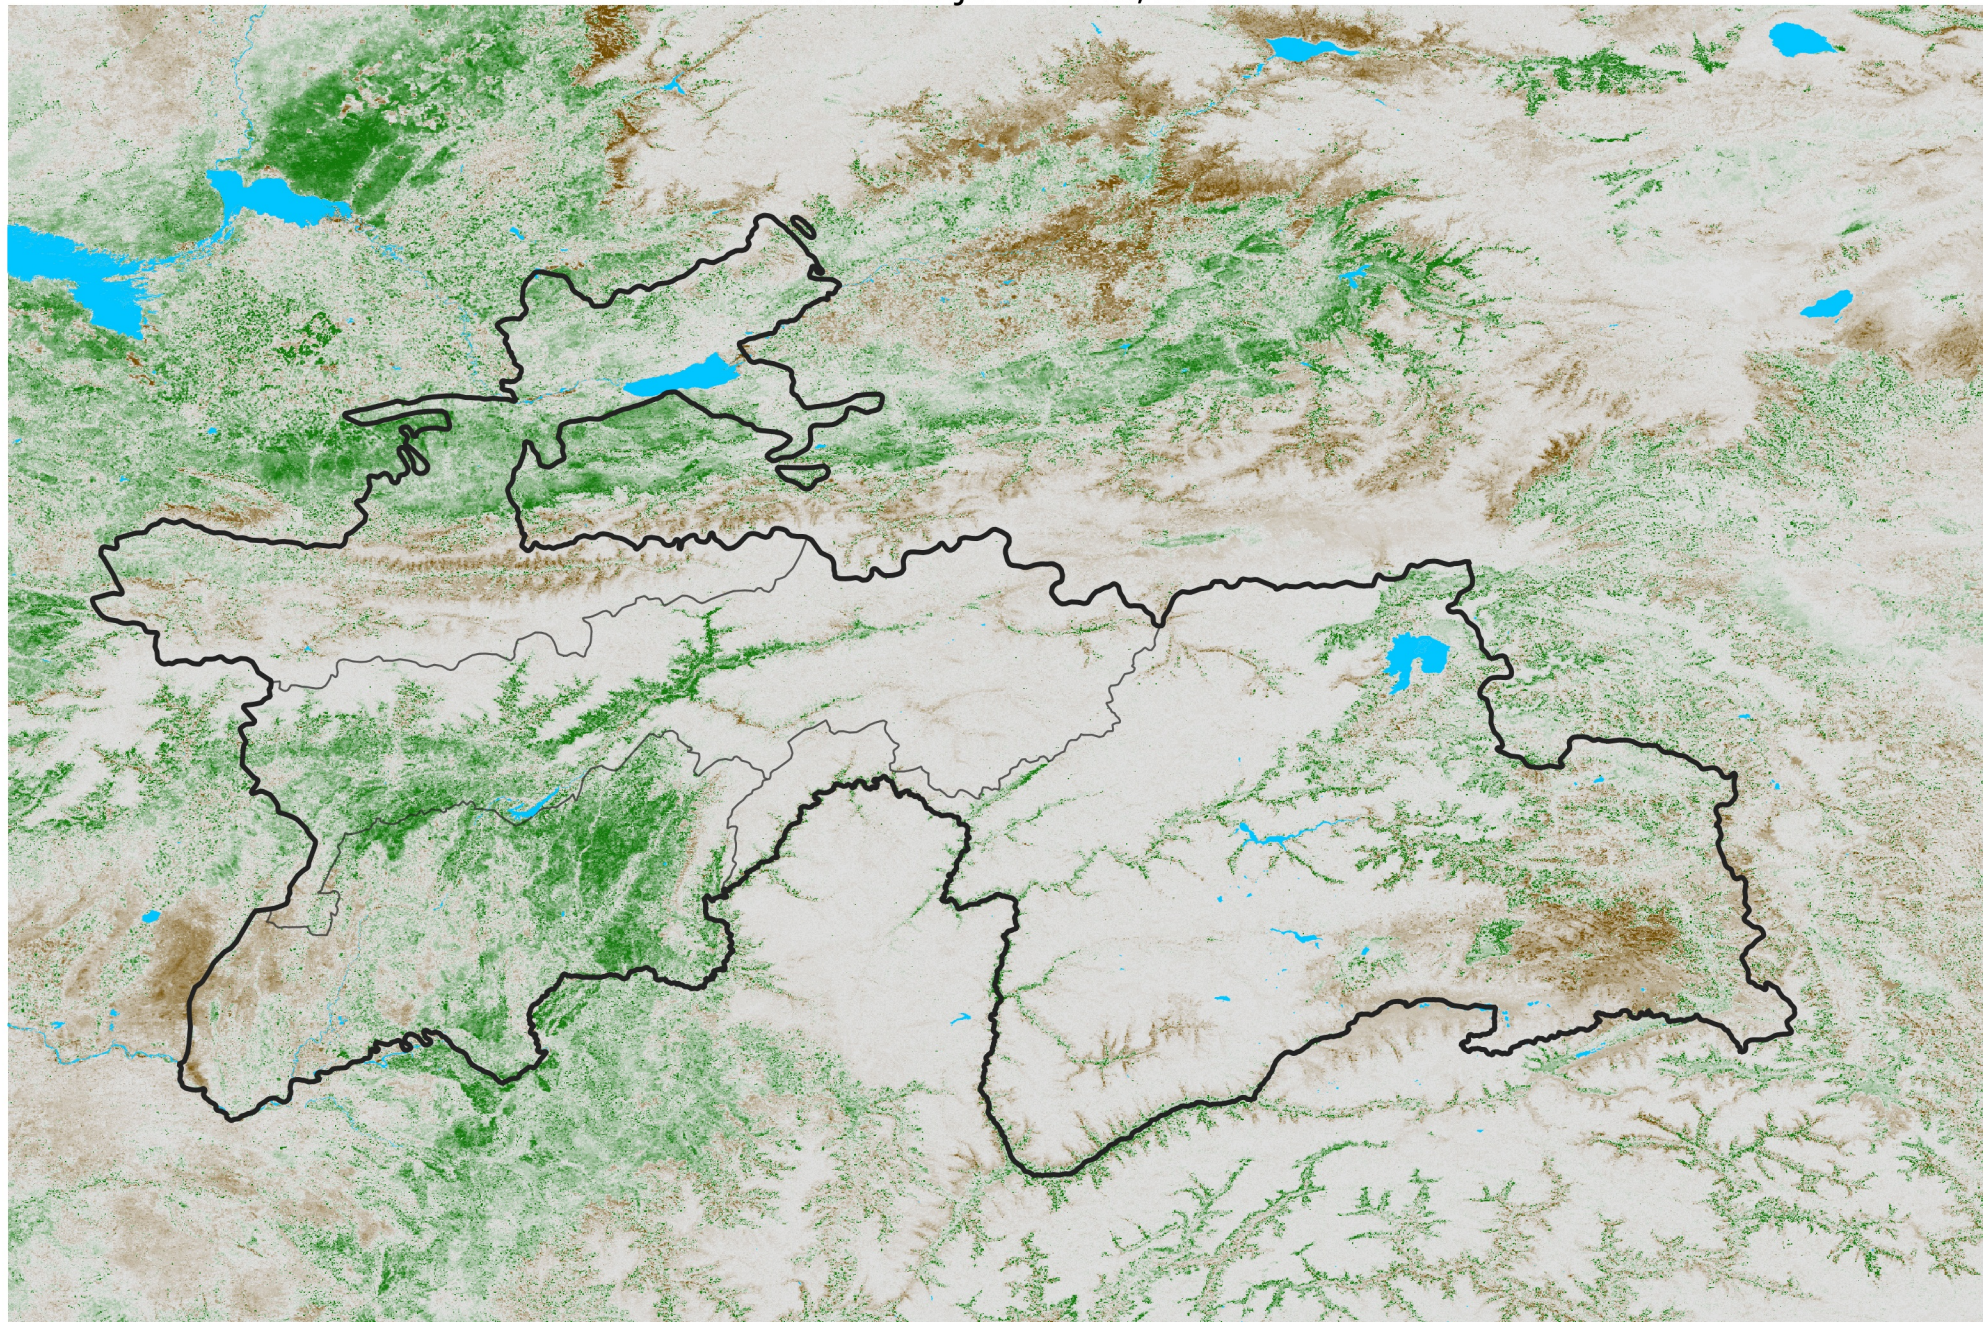

Tajikistan NDVI Anomaly

2023 minus Mean (2012 - 2021)

Period 03 / Jan 06 - 15, 2023

NDVI Anomaly

< -0.3 -0.2 -0.1 -0.05 0.05 0.1 0.2 >0.3

Negative

No Difference

Positive