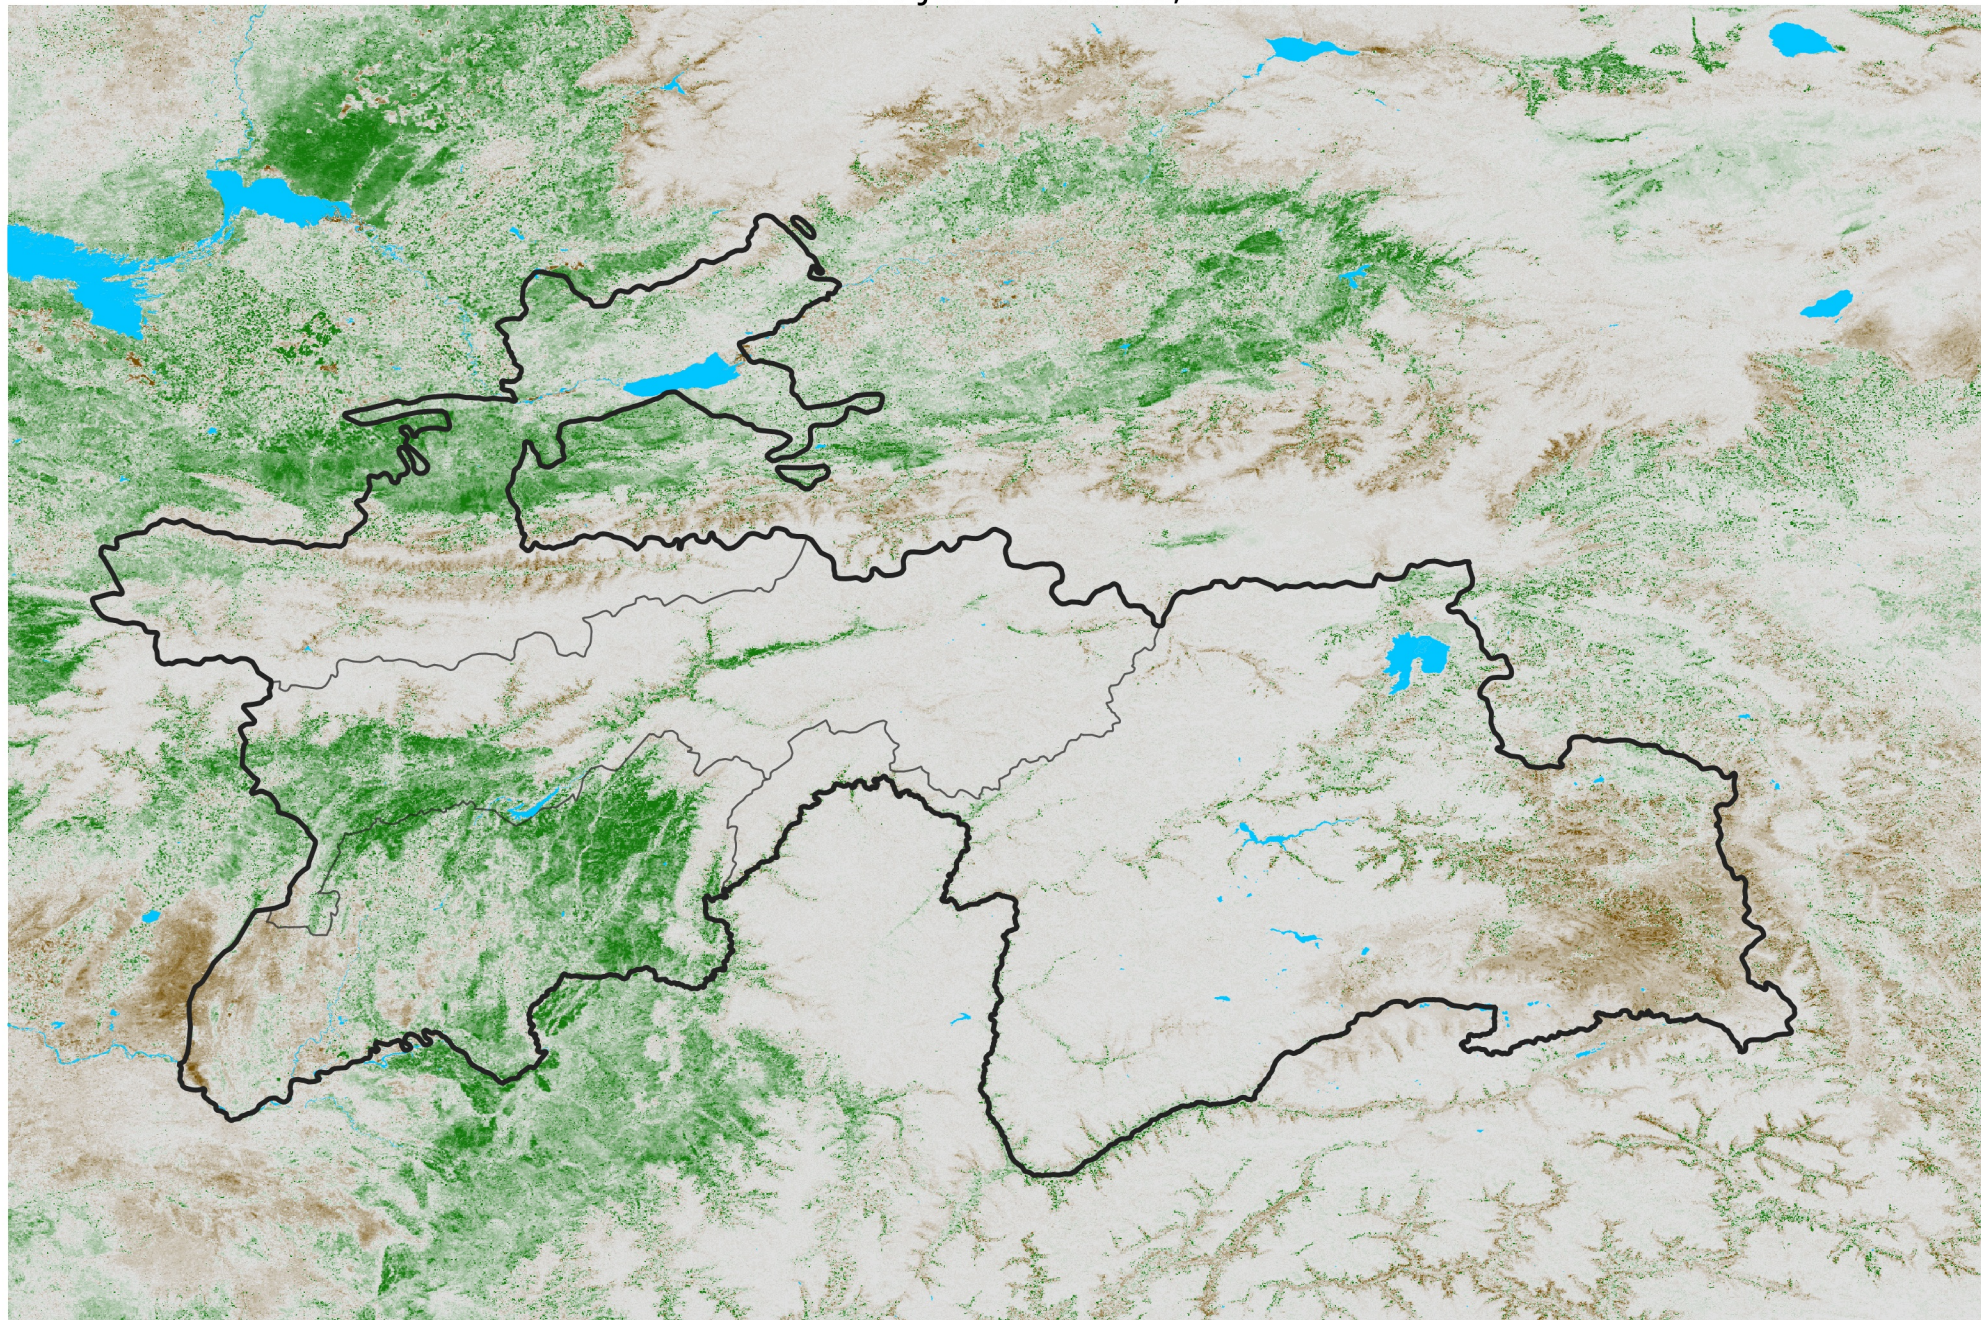

Tajikistan NDVI Anomaly

2023 minus Mean (2012 - 2021)

Period 07 / Jan 26 - Feb 05, 2023

NDVI Anomaly

< -0.3 -0.2 -0.1 -0.05 0.05 0.1 0.2 > 0.3

Negative

No Difference

Positive