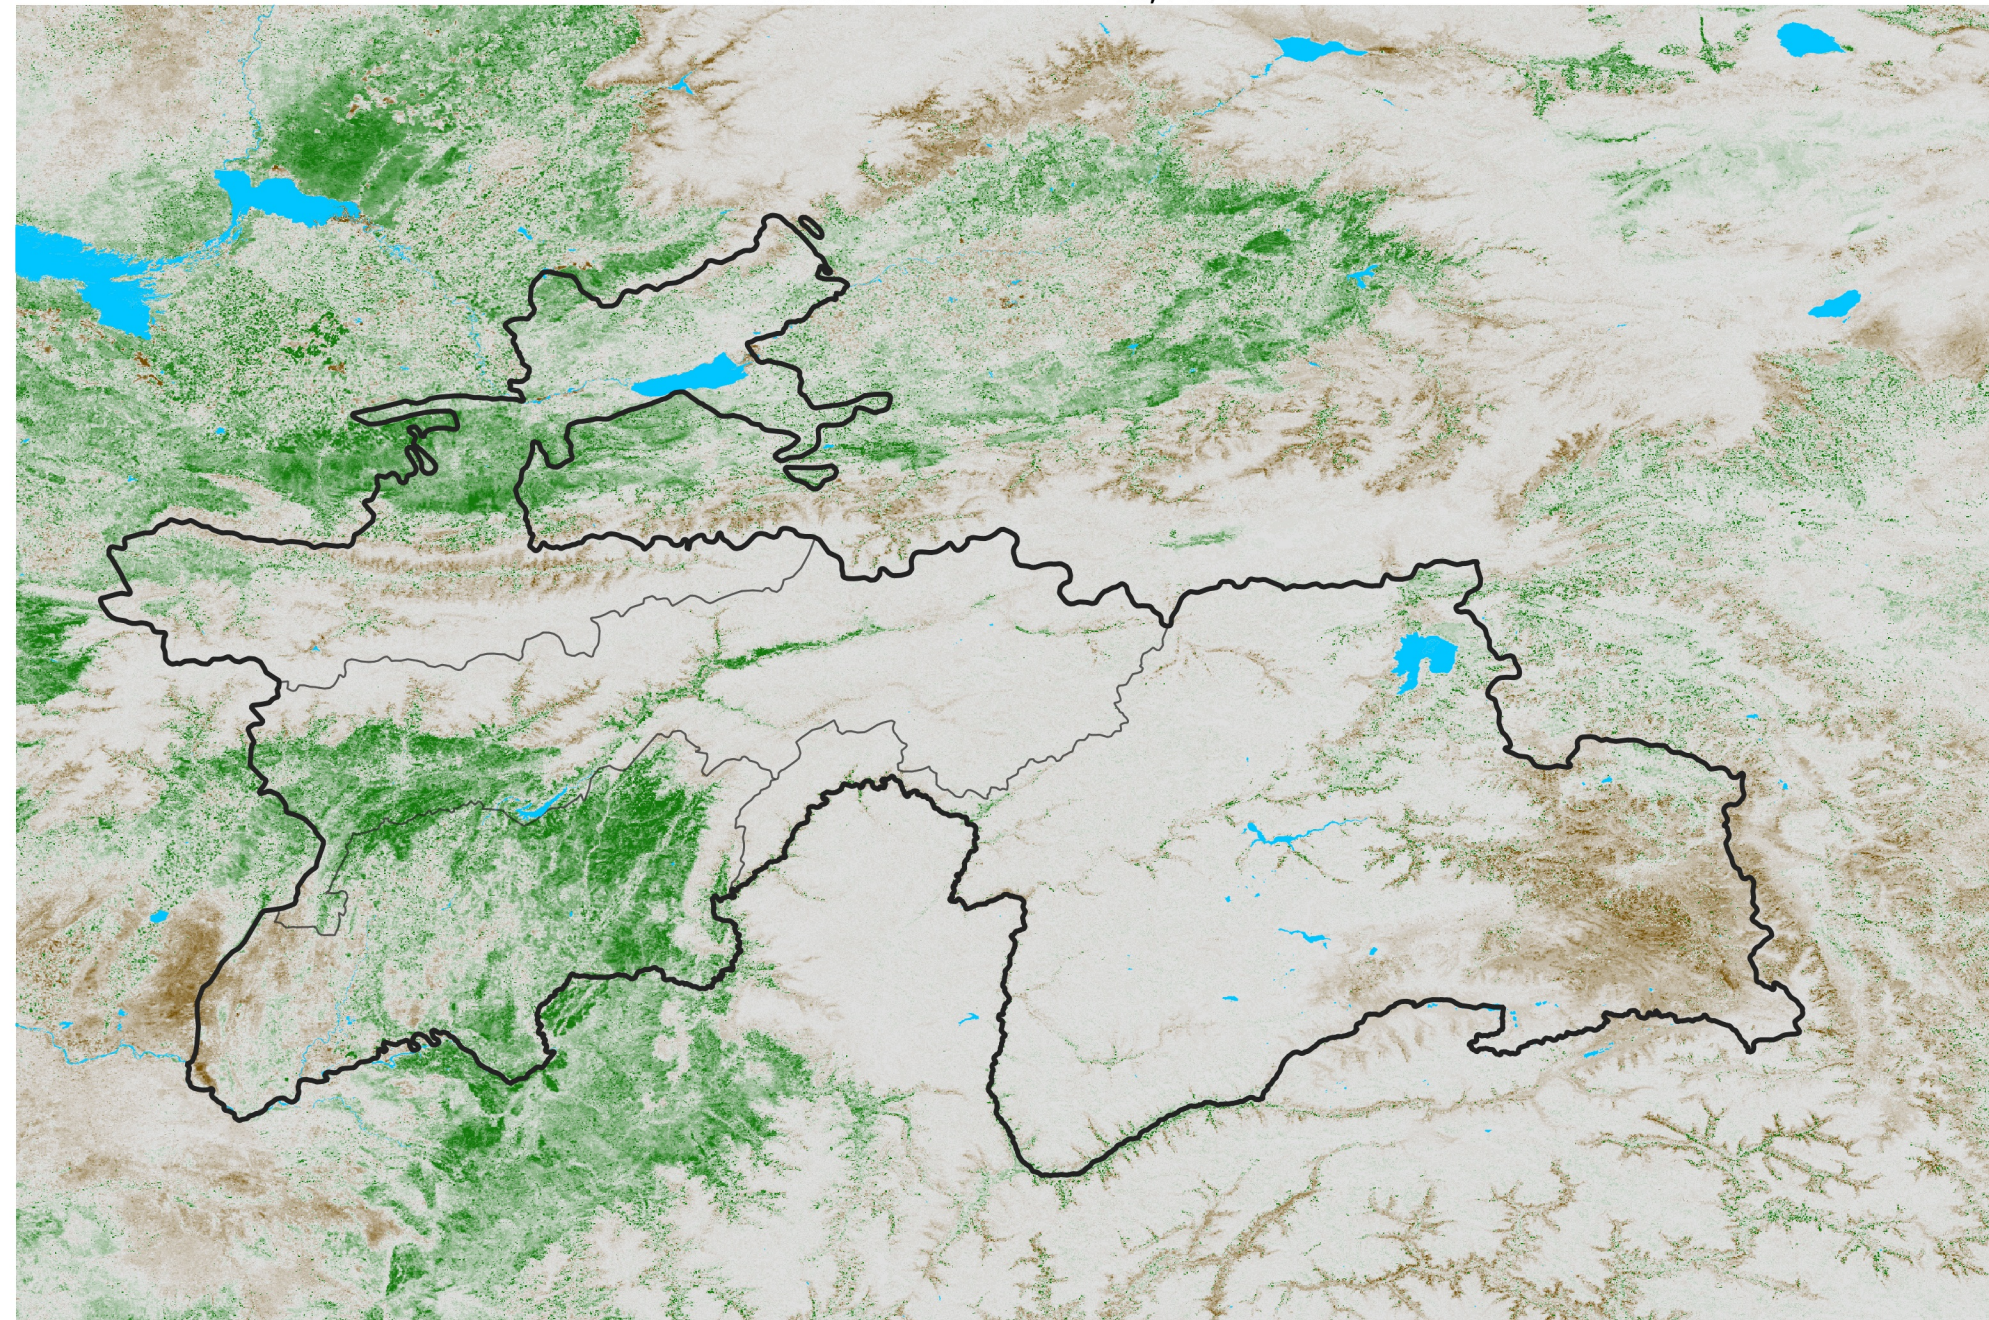

Tajikistan NDVI Anomaly

2023 minus Mean (2012 - 2021)

Period 08 / Feb 01 - 10, 2023

NDVI Anomaly

< -0.3 -0.2 -0.1 -0.05 0.05 0.1 0.2 > 0.3

Negative

No Difference

Positive