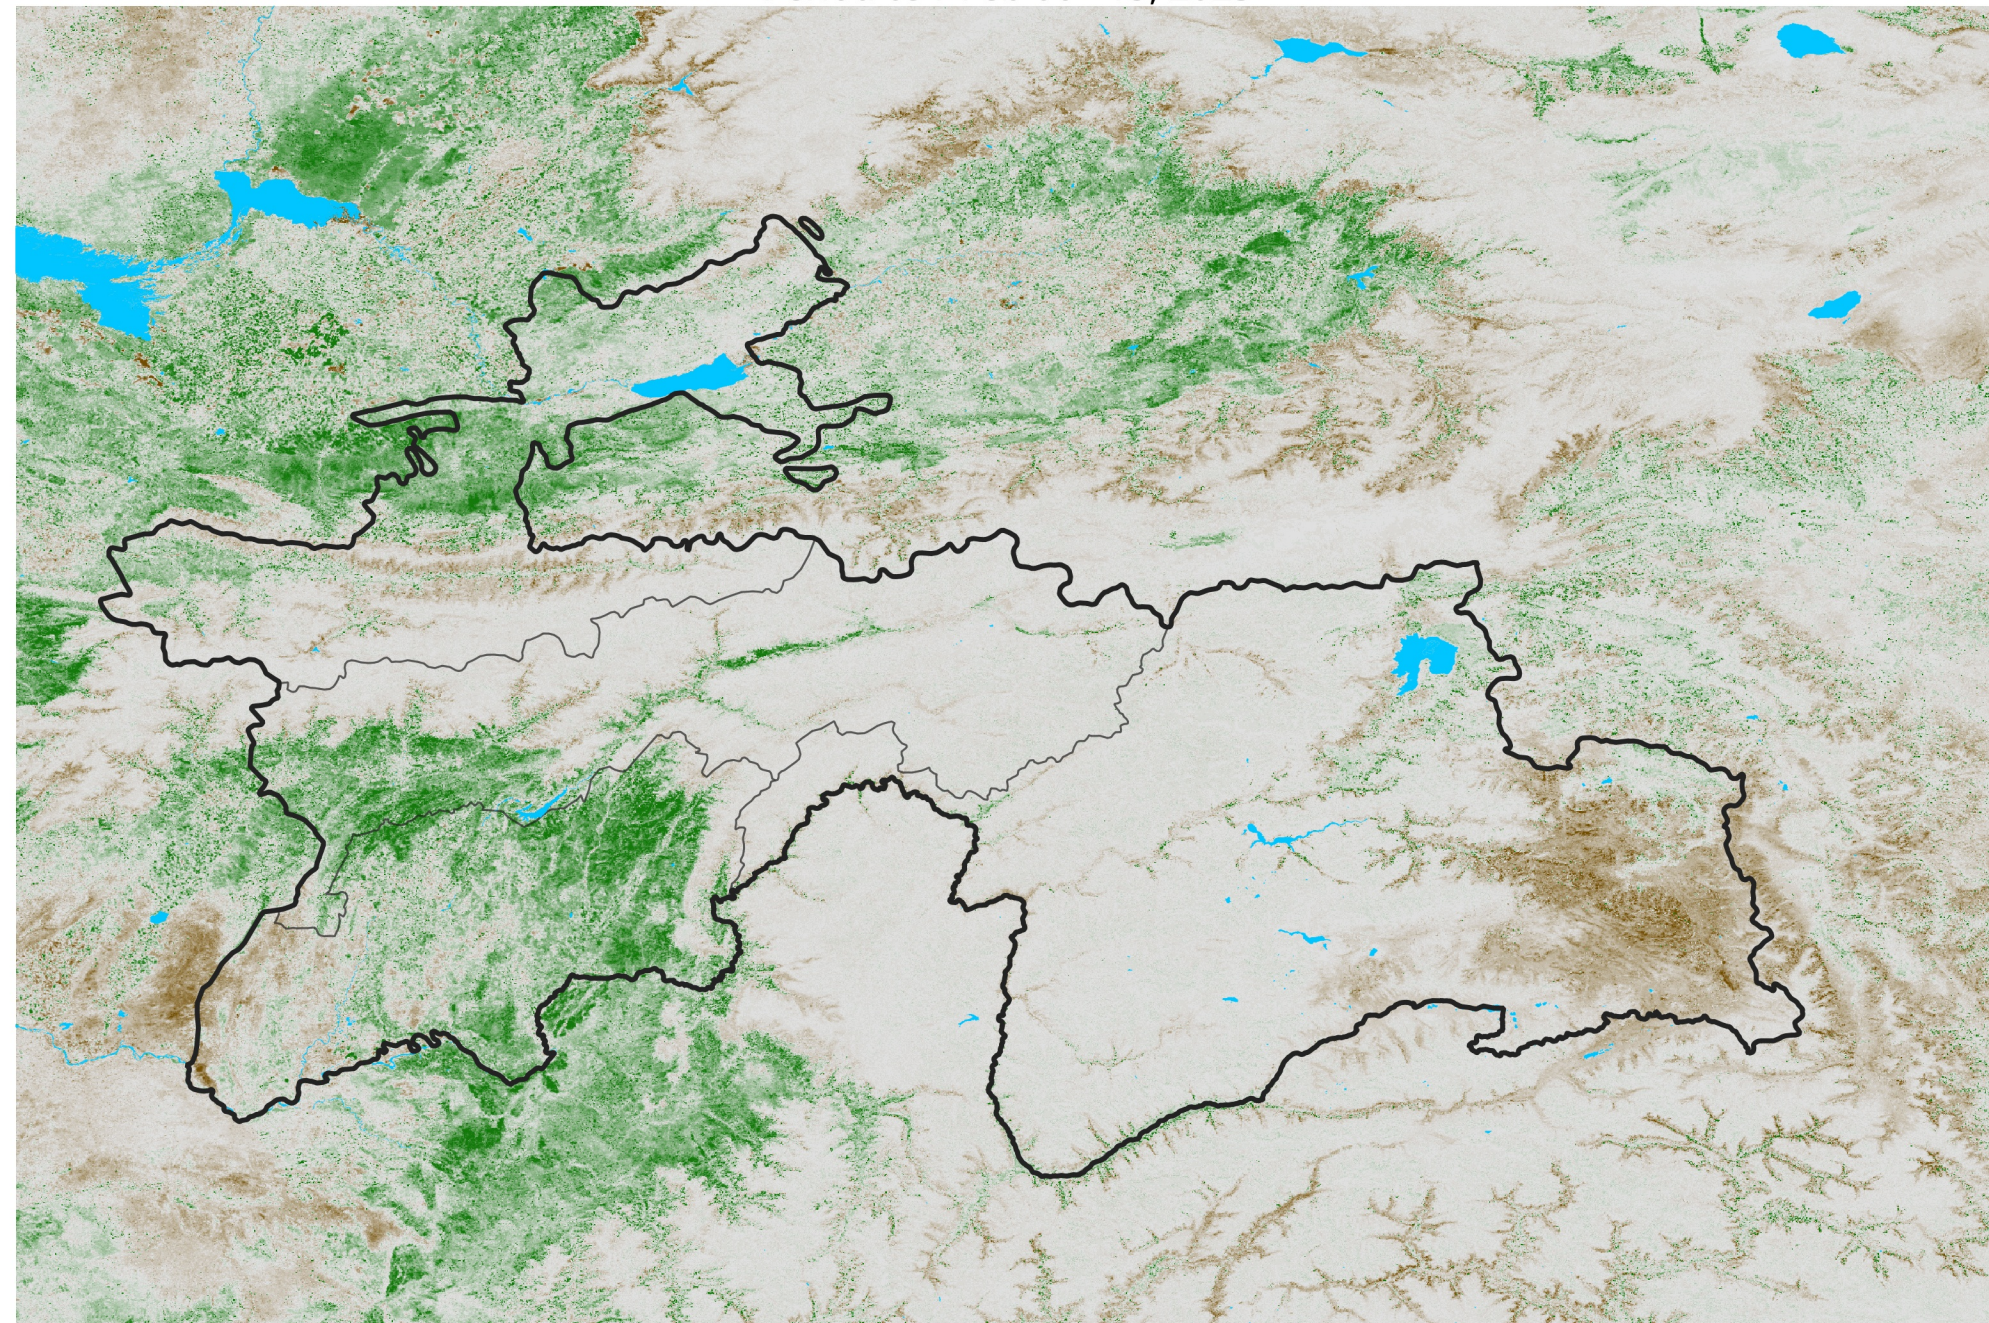

# Tajikistan NDVI Anomaly

2023 minus Mean (2012 - 2021)

Period 09 / Feb 06 - 15, 2023

## NDVI Anomaly

< -0.3   -0.2   -0.1   -0.05   0.05   0.1   0.2   > 0.3

Negative

No Difference

Positive