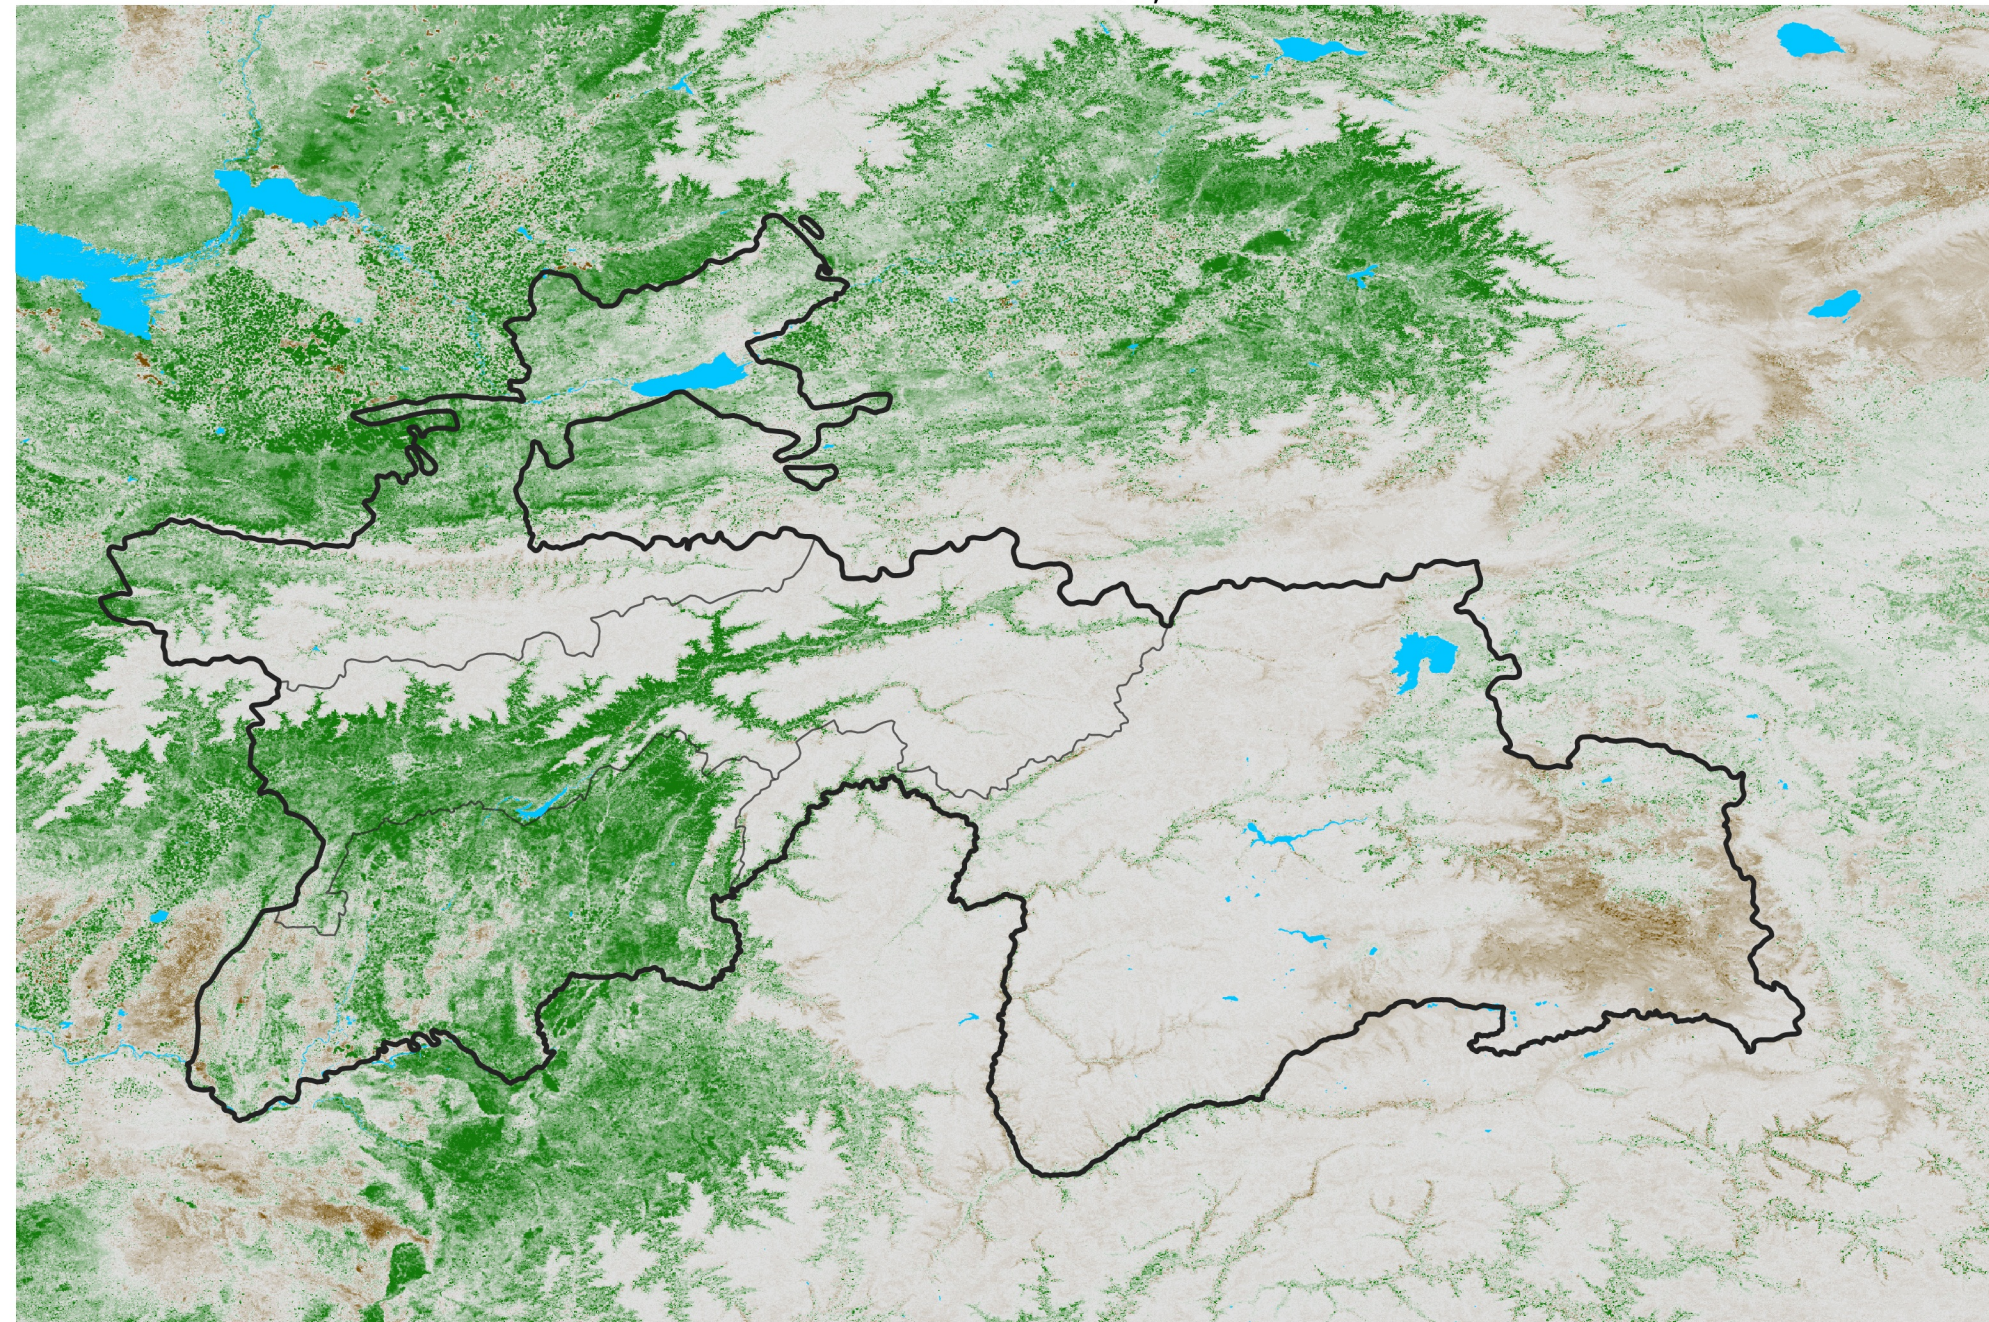

Tajikistan NDVI Anomaly

2023 minus Mean (2012 - 2021)

Period 15 / Mar 06 - 15, 2023

NDVI Anomaly

< -0.3 -0.2 -0.1 -0.05 0.05 0.1 0.2 > 0.3

Negative

No Difference

Positive