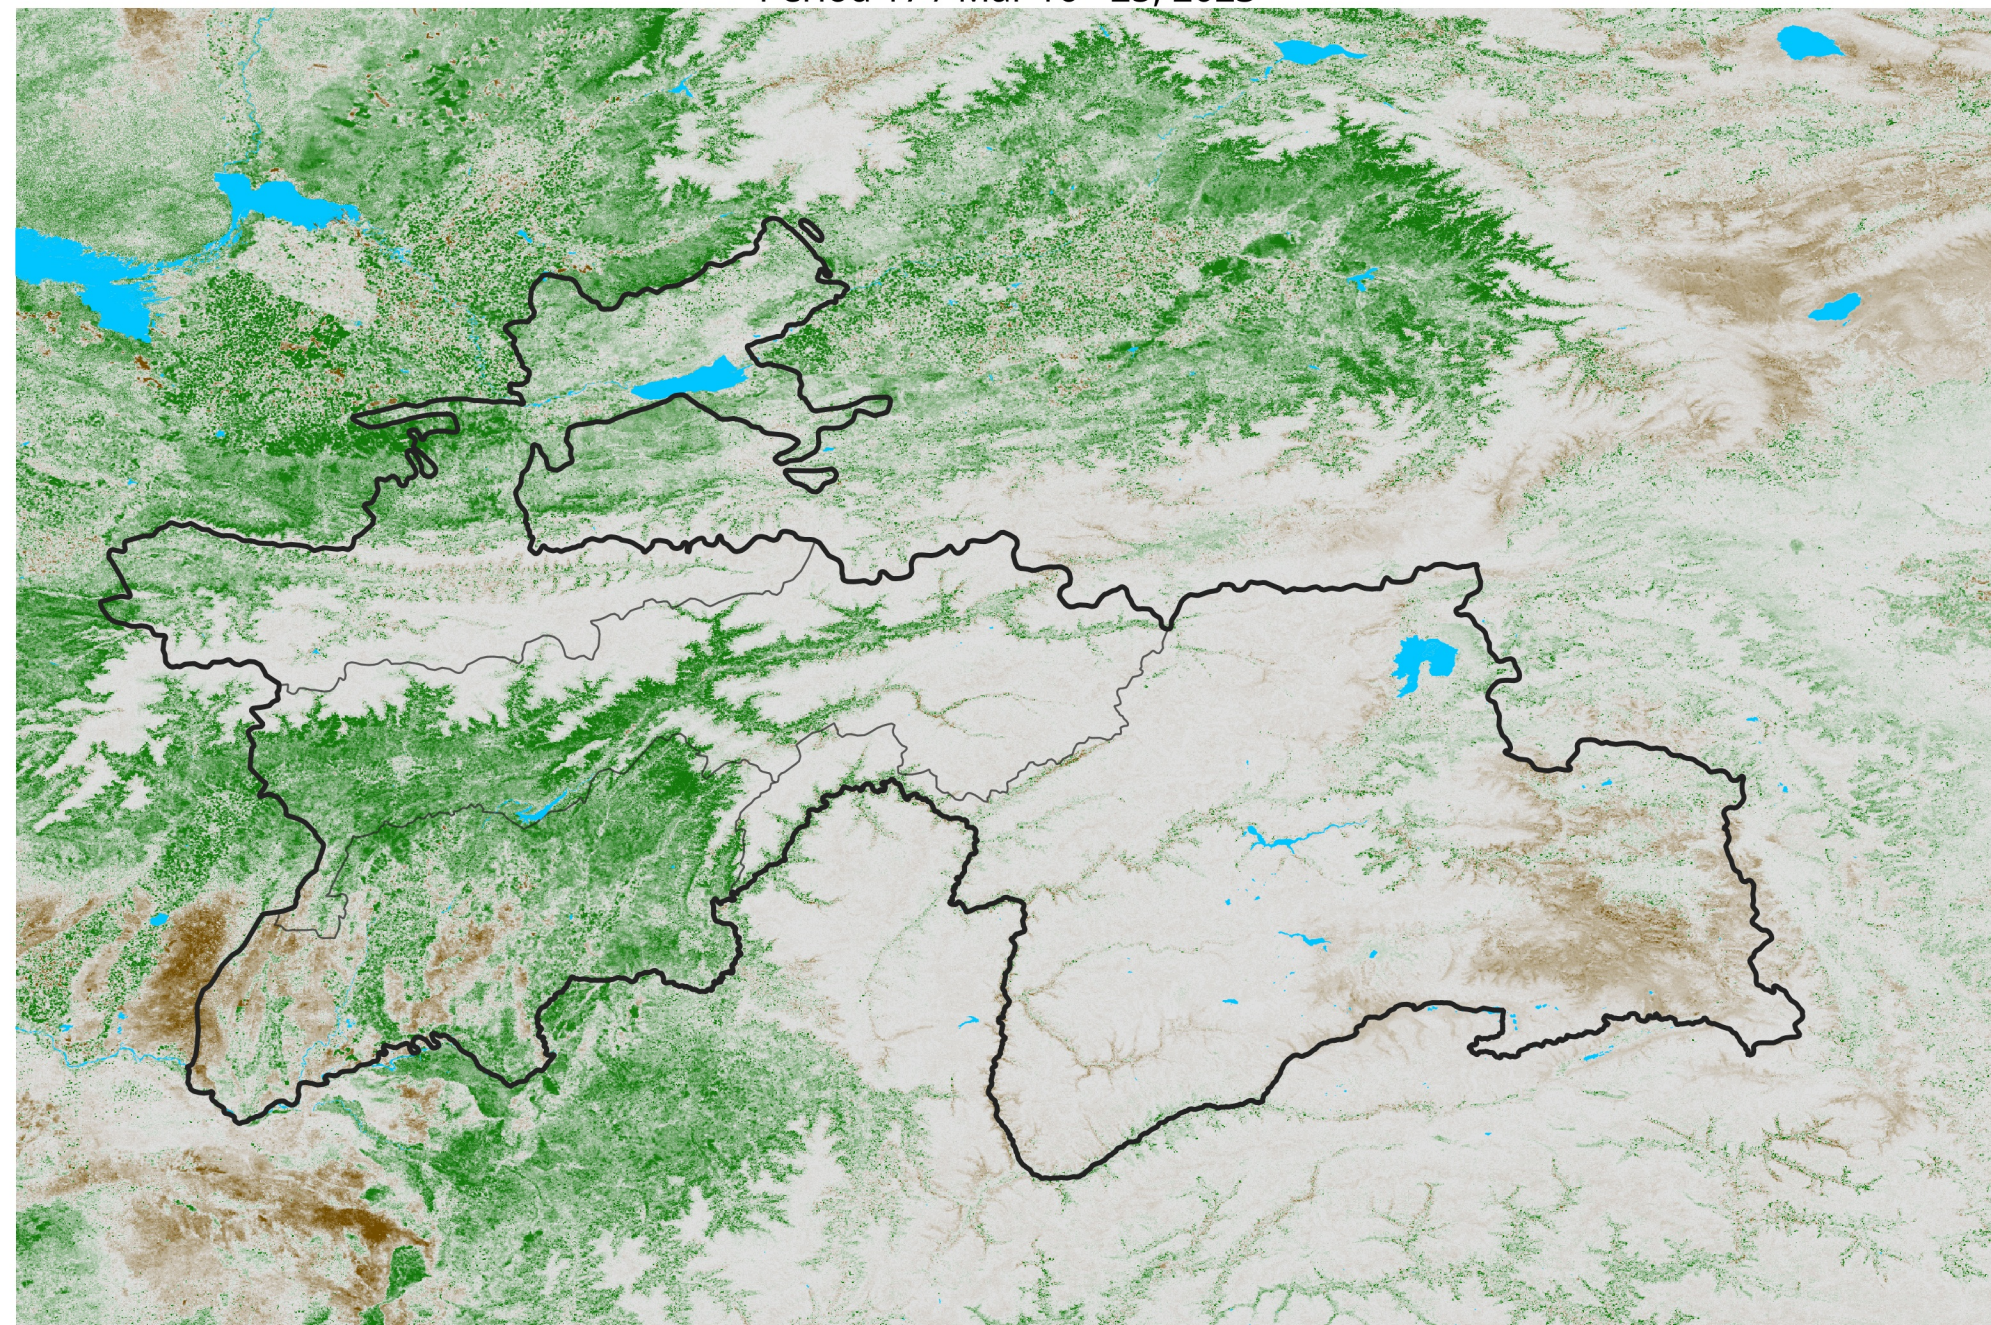

Tajikistan NDVI Anomaly

2023 minus Mean (2012 - 2021)

Period 17 / Mar 16 - 25, 2023

NDVI Anomaly

< -0.3 -0.2 -0.1 -0.05 0.05 0.1 0.2 > 0.3

Negative

No Difference

Positive