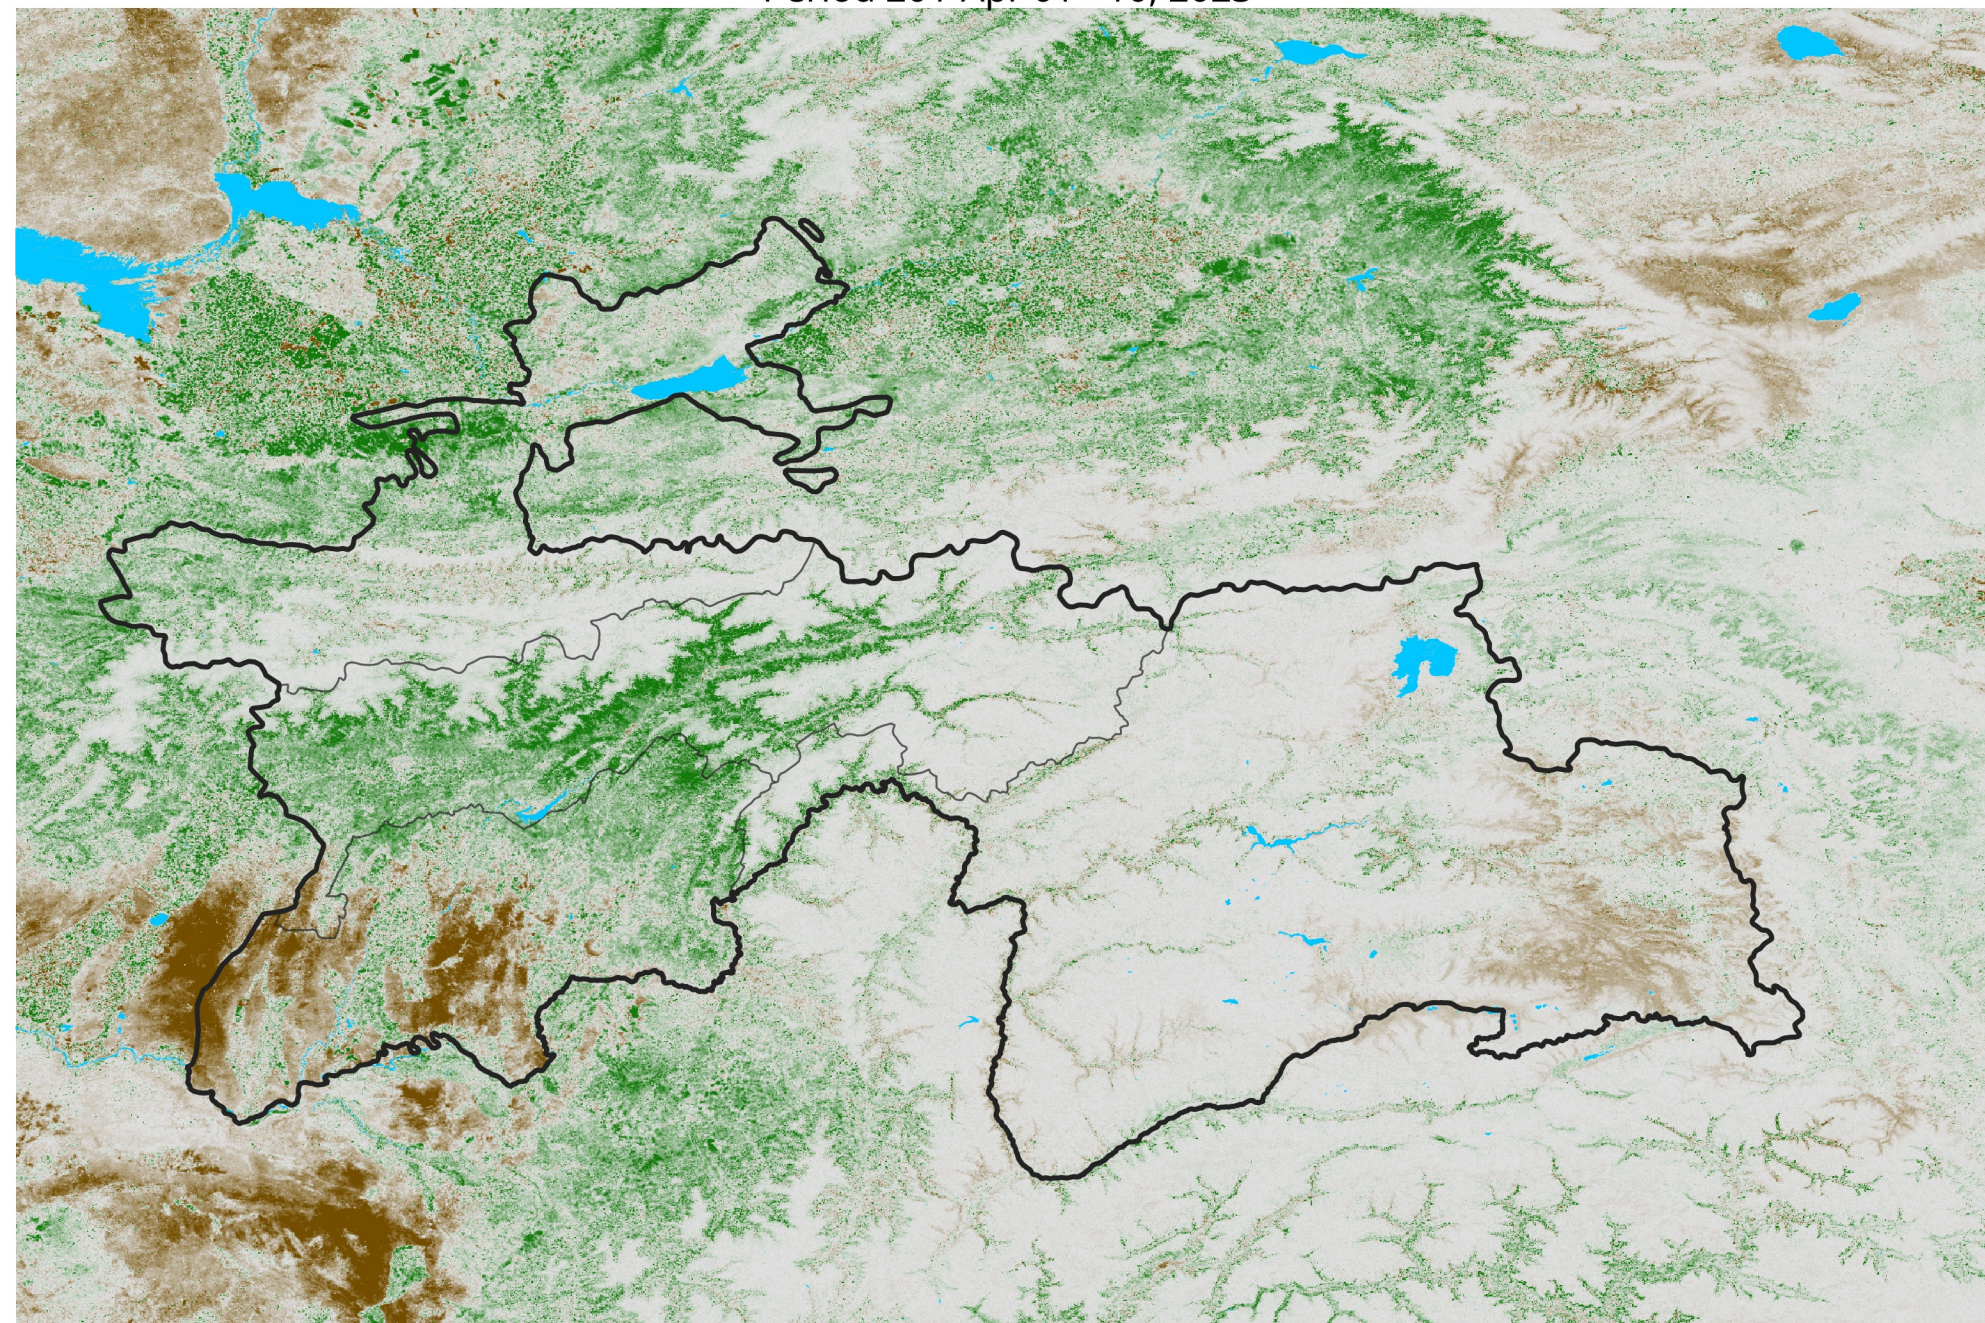

Tajikistan NDVI Anomaly

2023 minus Mean (2012 - 2021)

Period 20 / Apr 01 - 10, 2023

NDVI Anomaly

< -0.3 -0.2 -0.1 -0.05 0.05 0.1 0.2 >0.3

Negative

No Difference

Positive