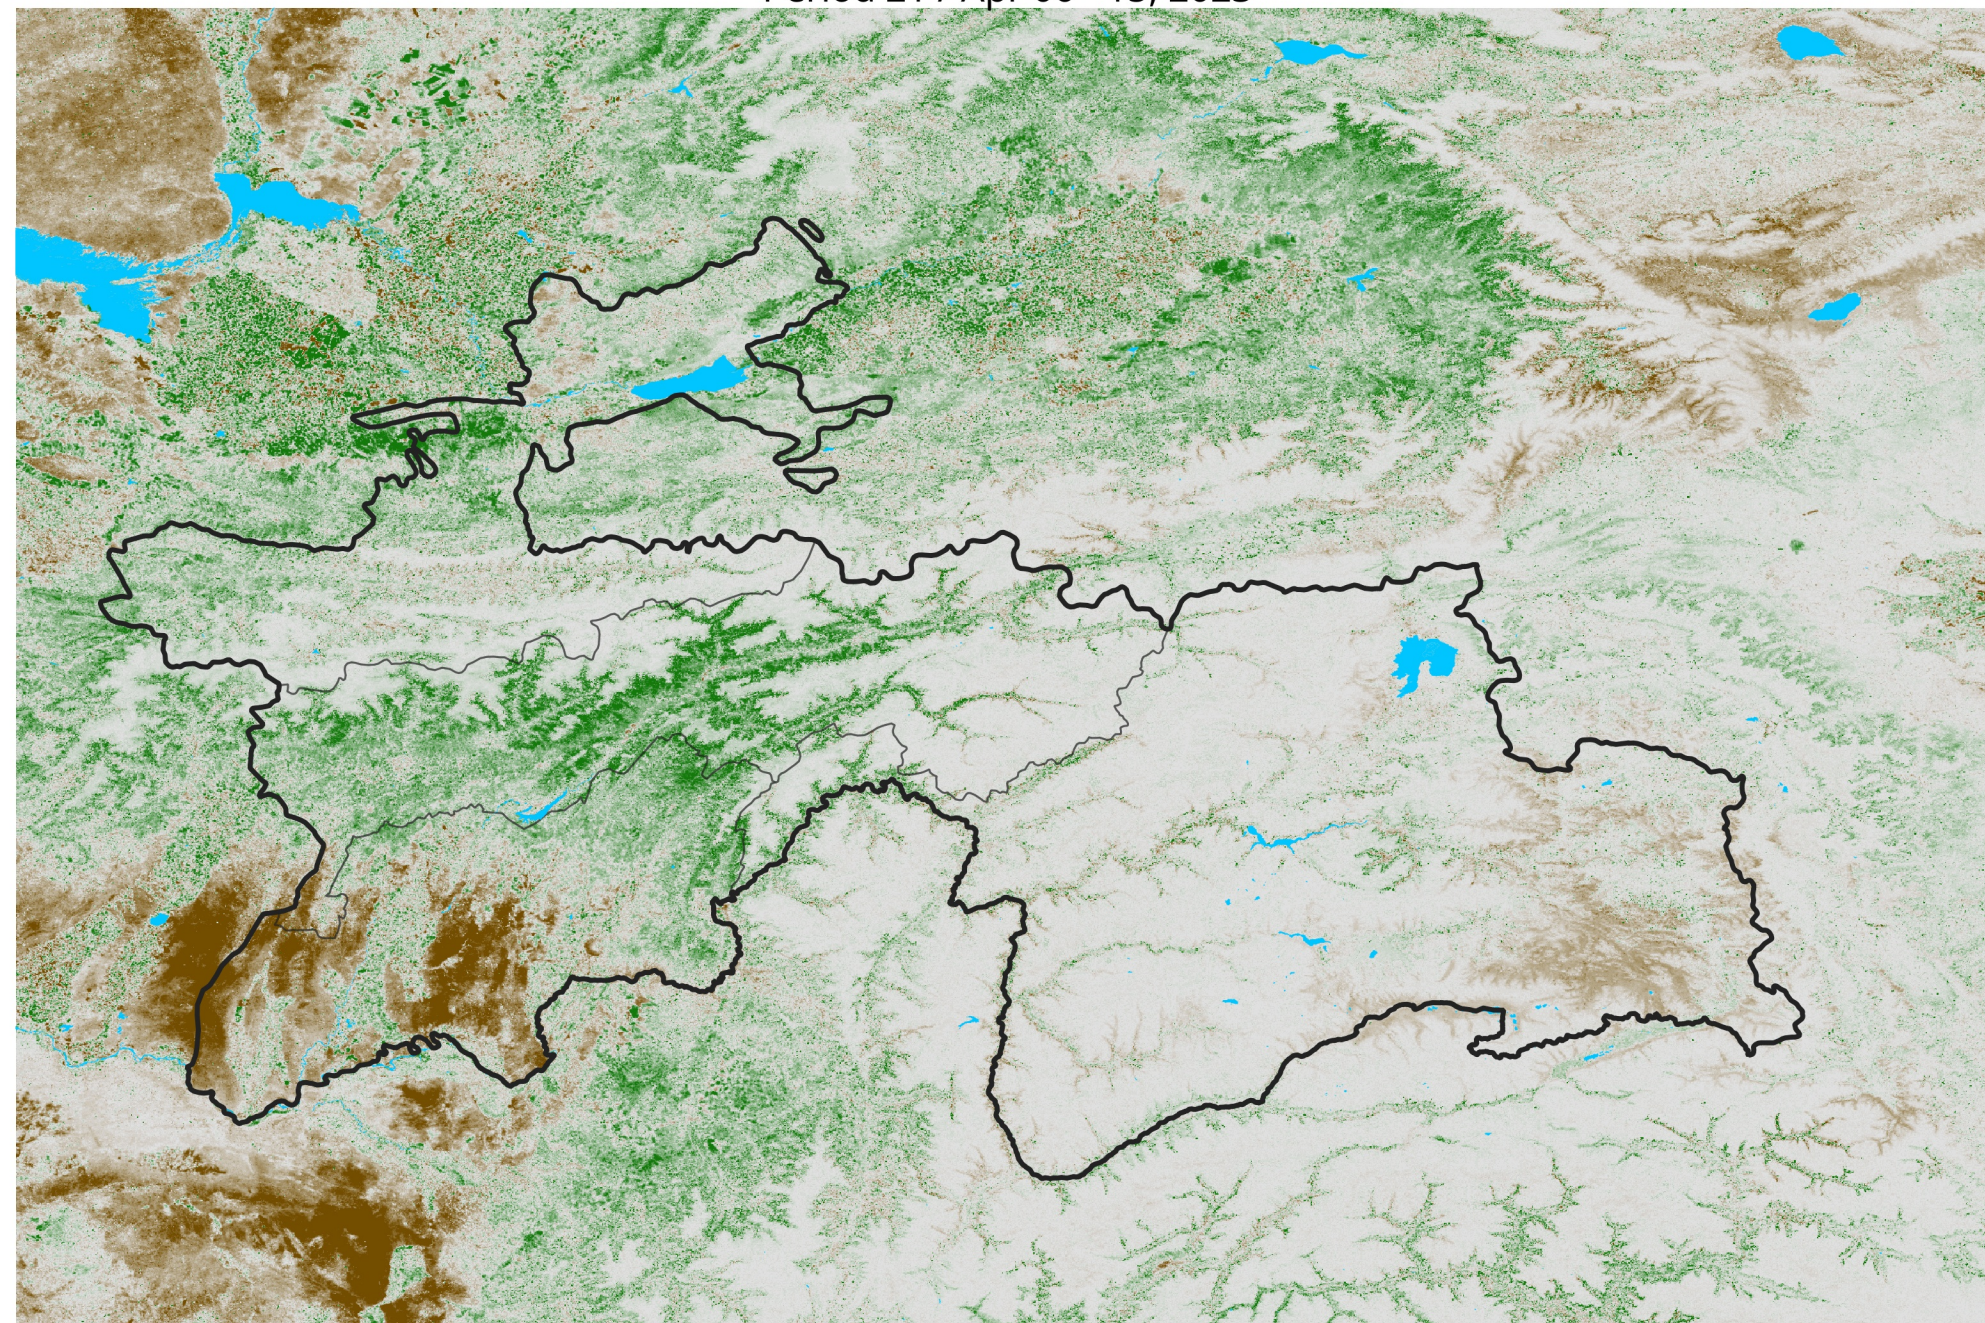

Tajikistan NDVI Anomaly

2023 minus Mean (2012 - 2021)

Period 21 / Apr 06 - 15, 2023

NDVI Anomaly

< -0.3 -0.2 -0.1 -0.05 0.05 0.1 0.2 > 0.3

Negative

No Difference

Positive