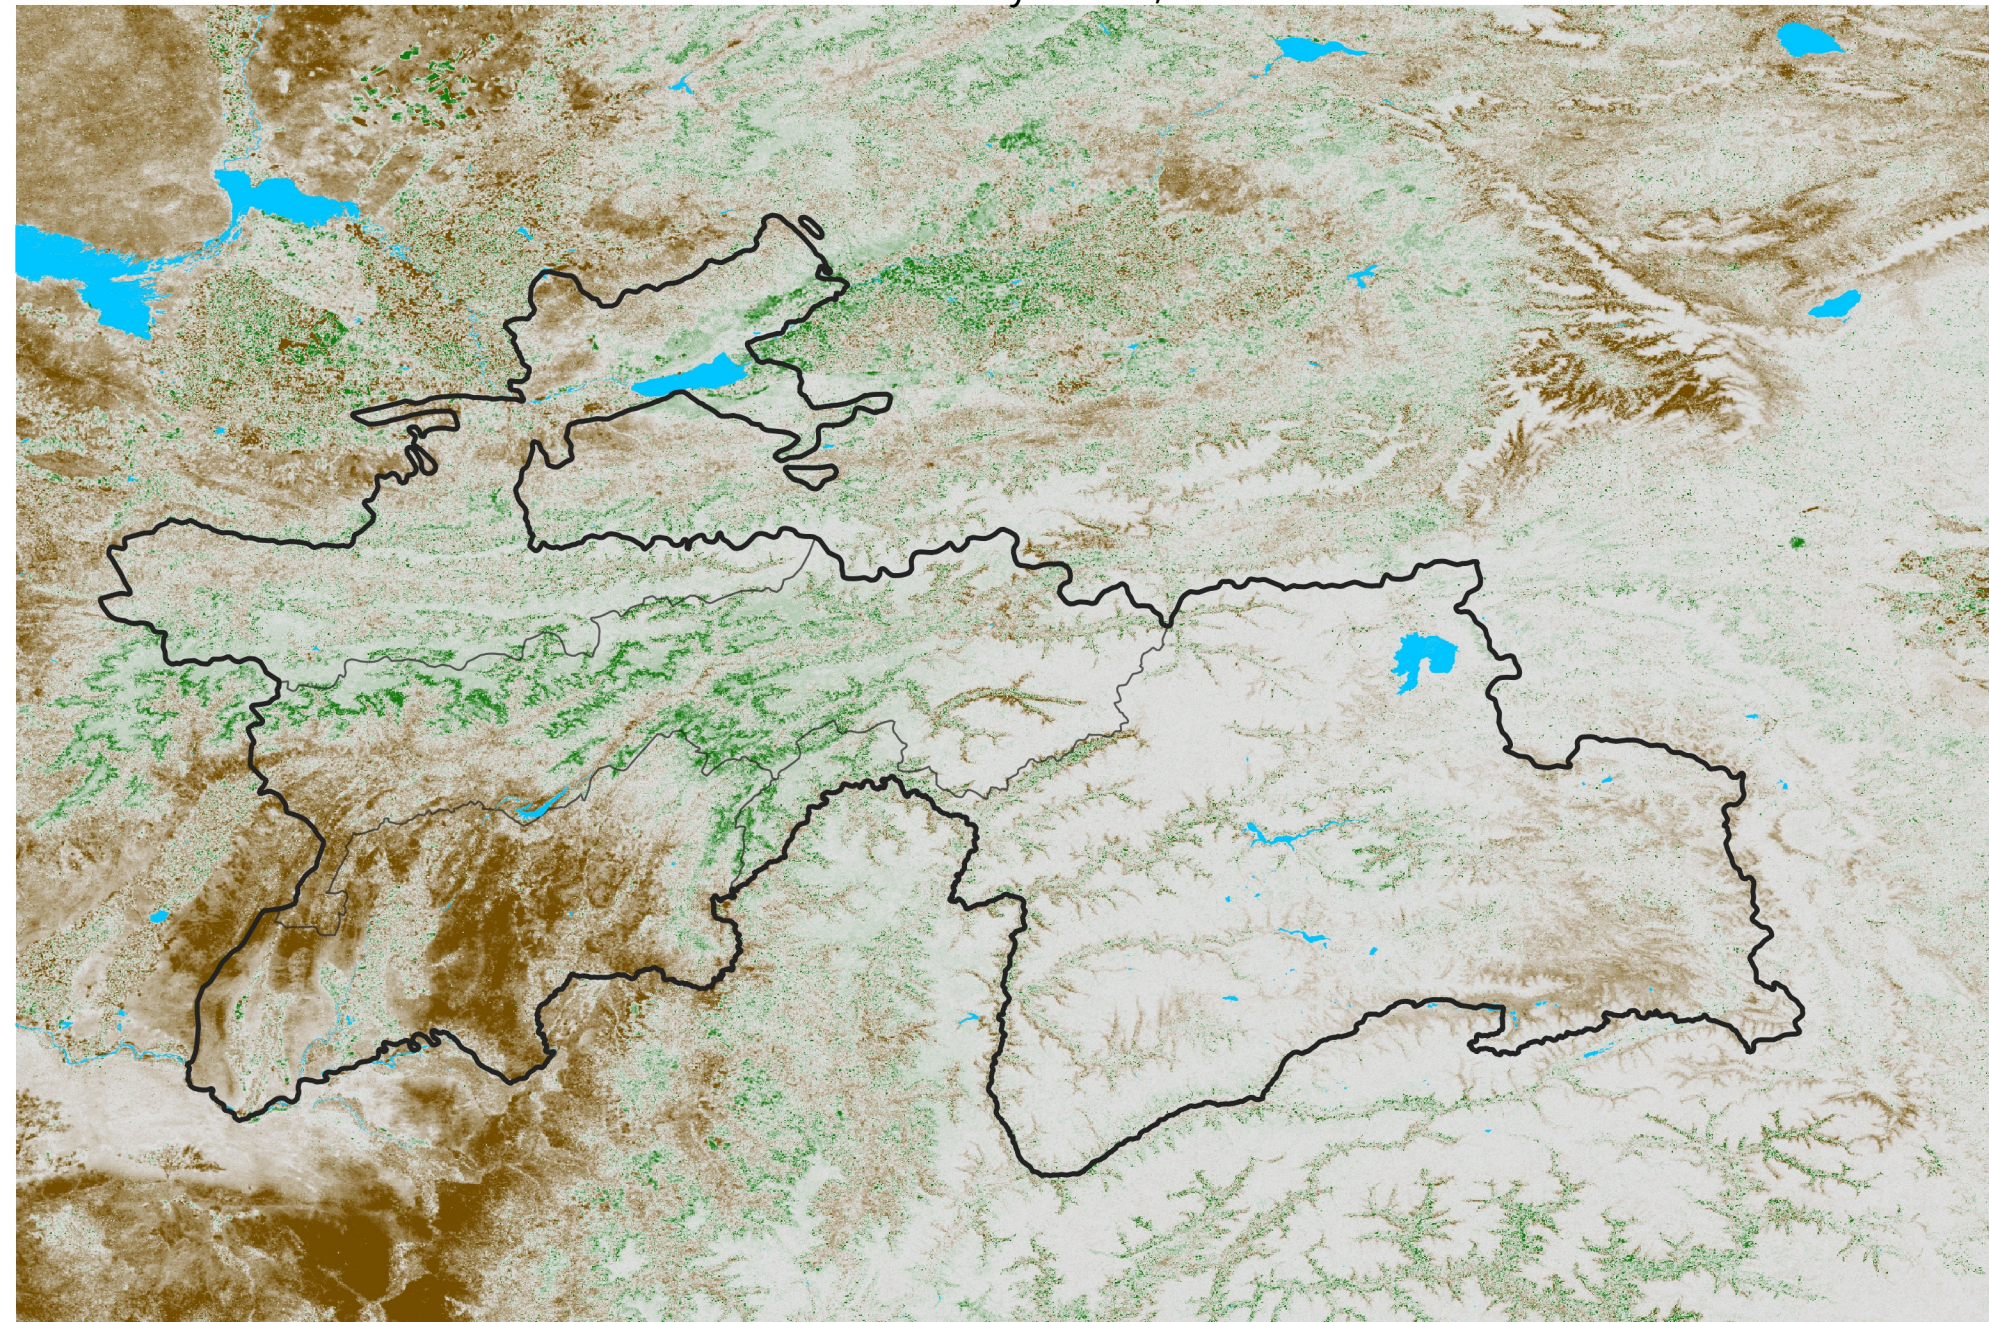

Tajikistan NDVI Anomaly

2023 minus Mean (2012 - 2021)

Period 26 / May 01 - 10, 2023

NDVI Anomaly

< -0.3 -0.2 -0.1 -0.05 0.05 0.1 0.2 > 0.3

Negative

No Difference

Positive