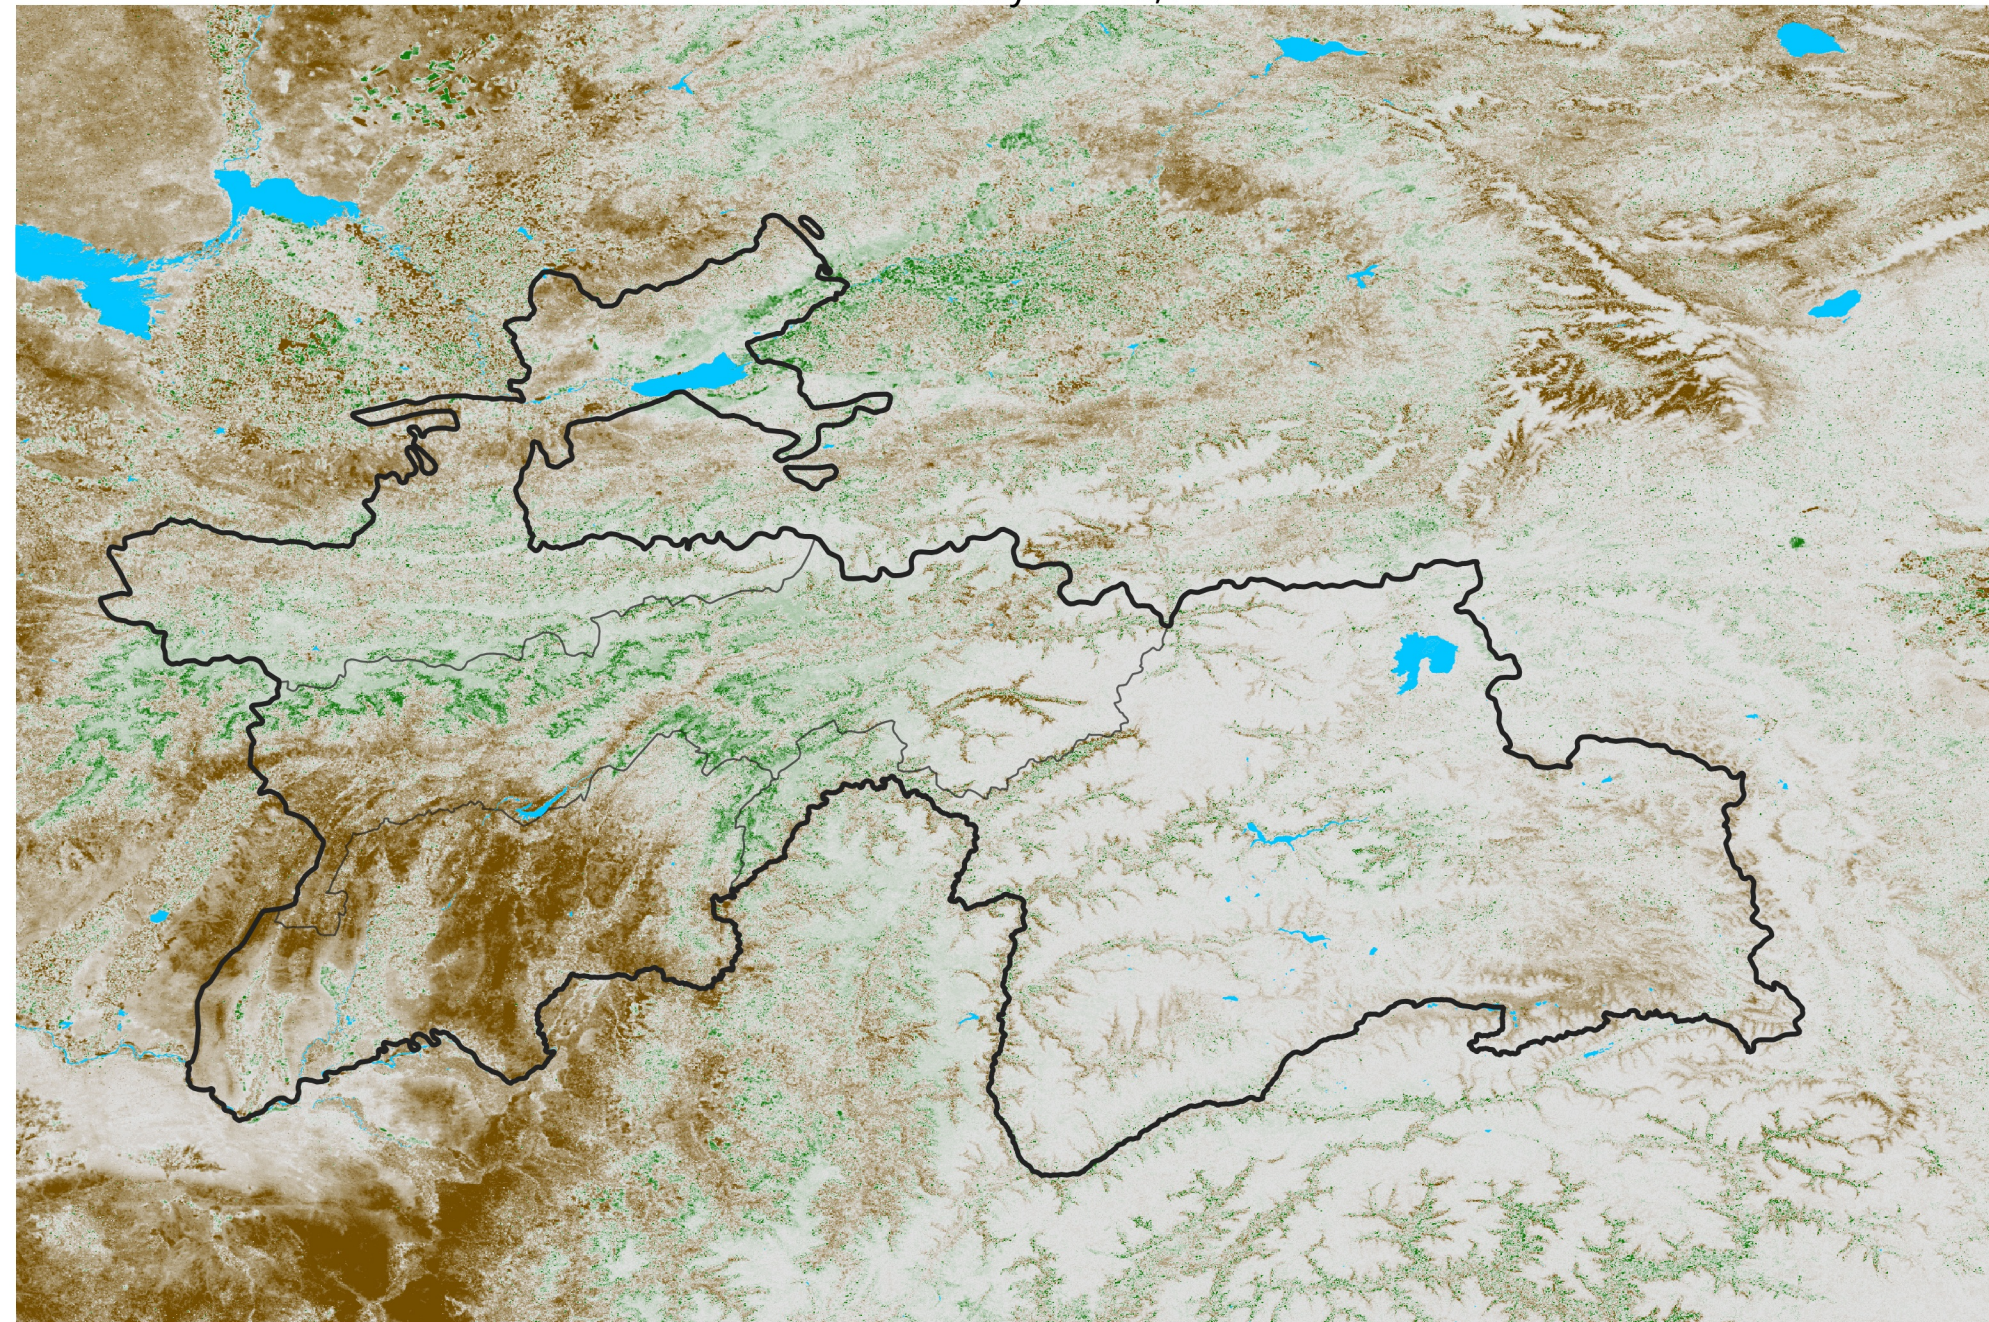

# Tajikistan NDVI Anomaly

2023 minus Mean (2012 - 2021)

Period 27 / May 06 - 15, 2023

## NDVI Anomaly

< -0.3   -0.2   -0.1   -0.05   0.05   0.1   0.2   > 0.3

Negative

No Difference

Positive