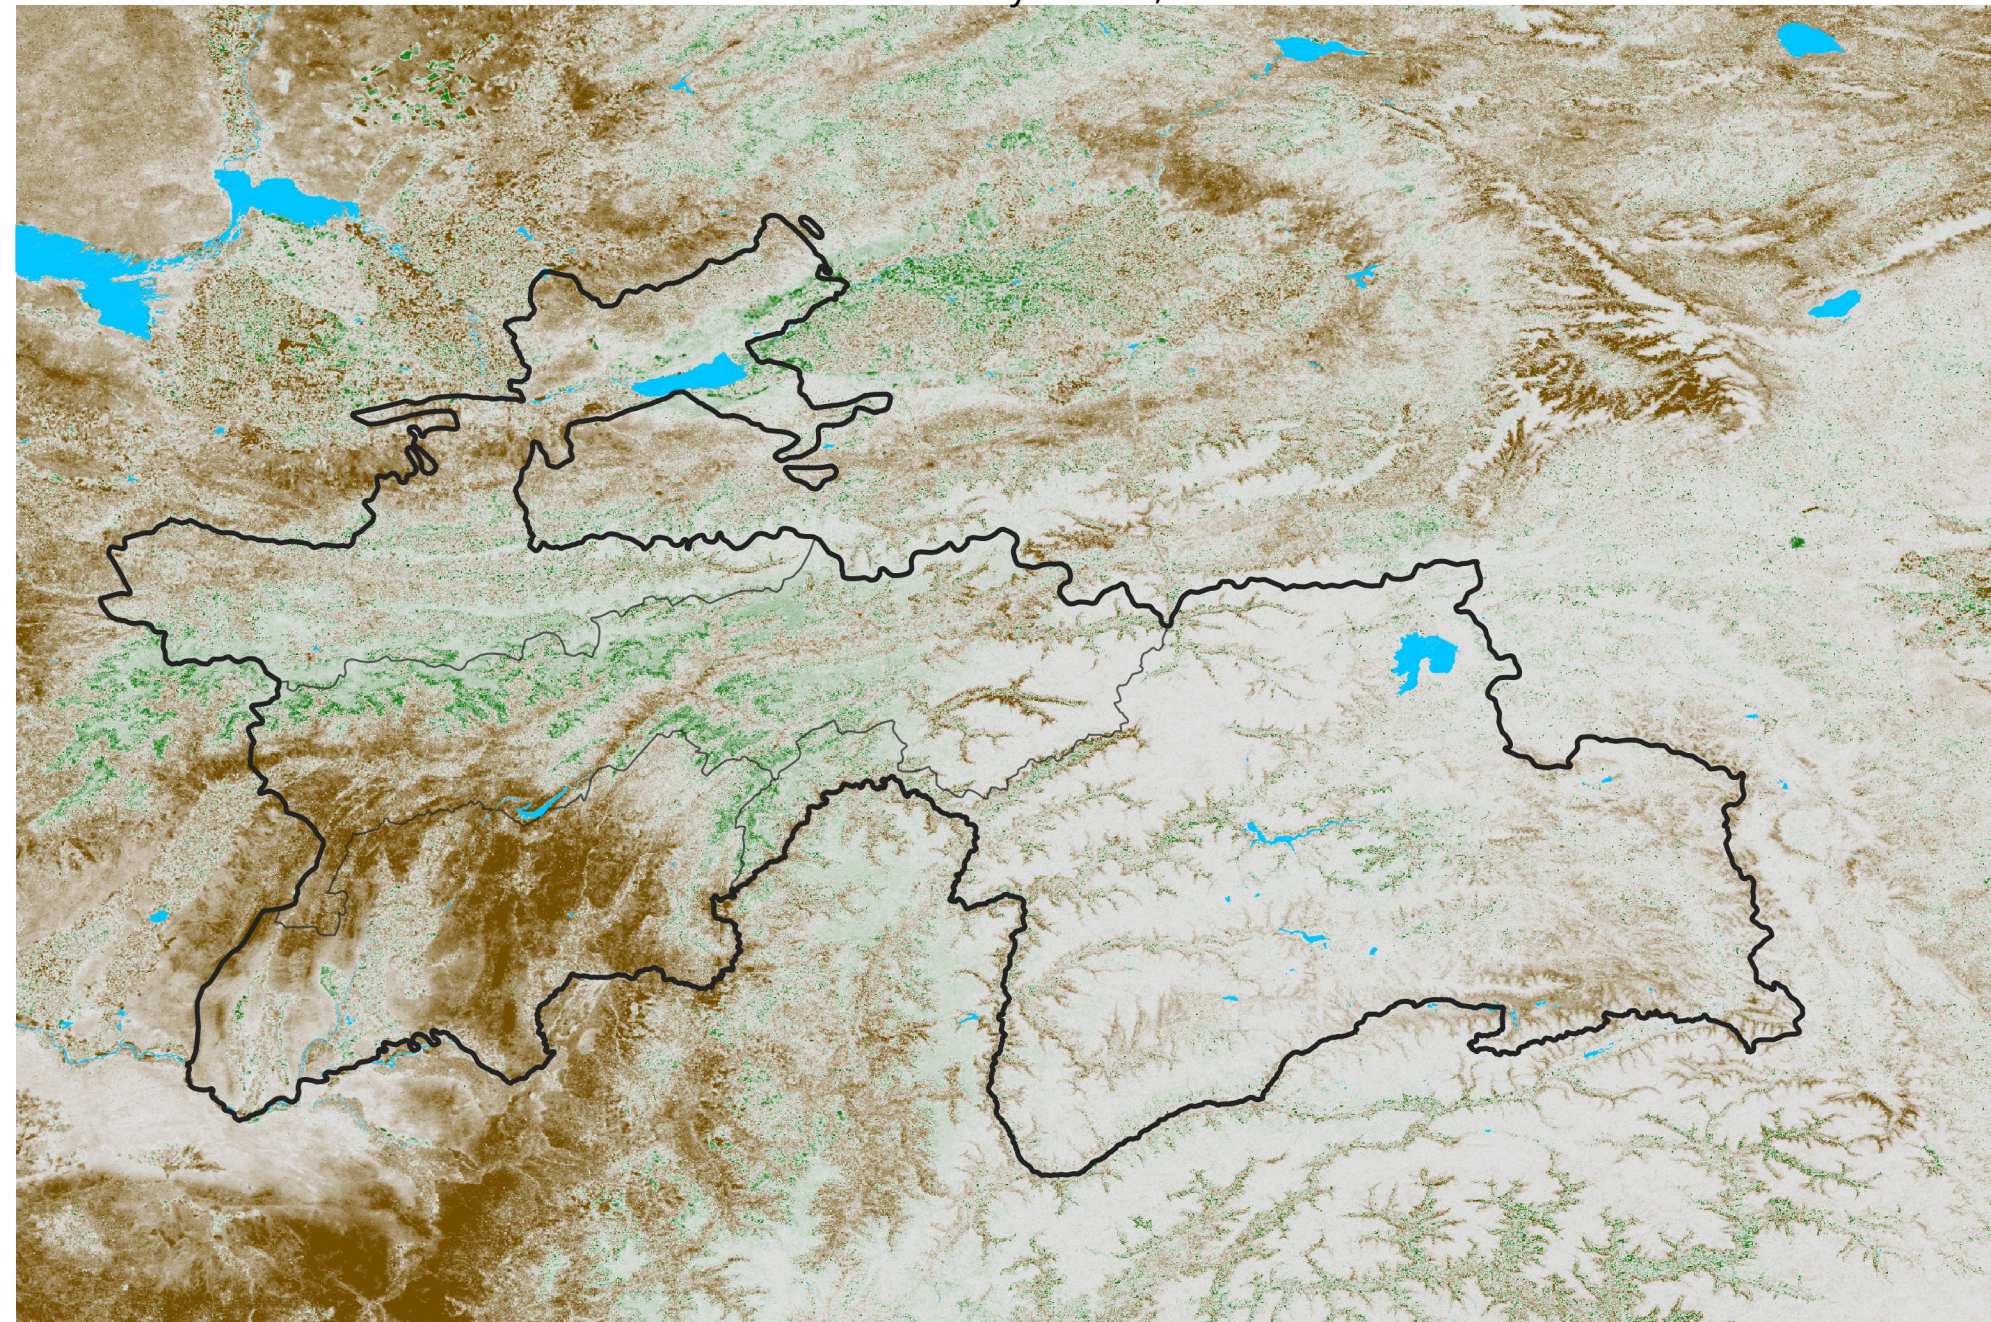

Tajikistan NDVI Anomaly

2023 minus Mean (2012 - 2021)

Period 28 / May 11 - 20, 2023

NDVI Anomaly

< -0.3 -0.2 -0.1 -0.05 0.05 0.1 0.2 > 0.3

Negative

No Difference

Positive