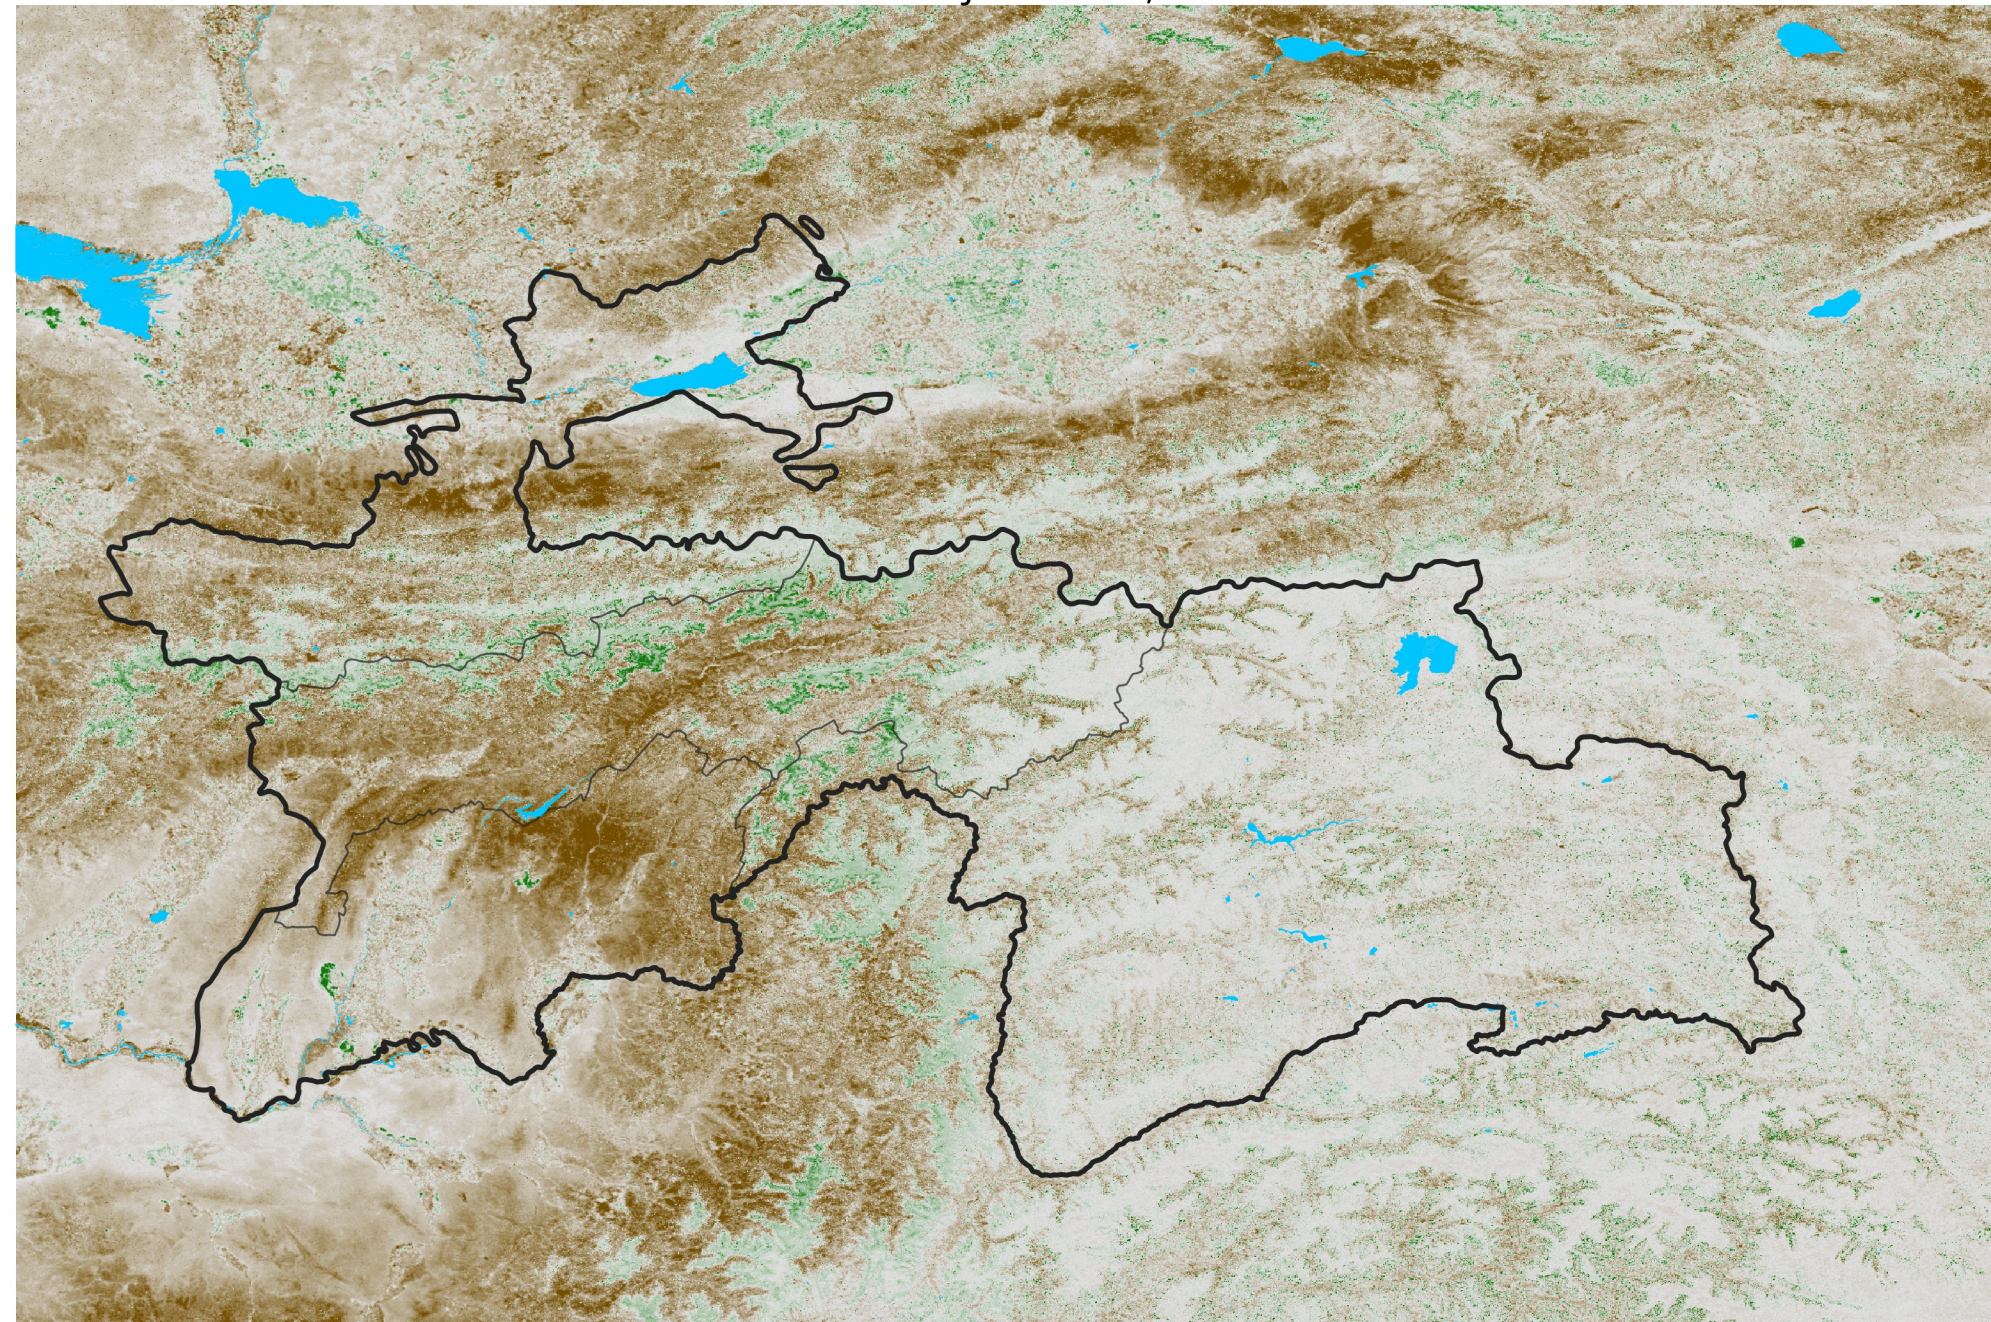

Tajikistan NDVI Anomaly

2023 minus Mean (2012 - 2021)

Period 35 / Jun 16 - 25, 2023

NDVI Anomaly

< -0.3 -0.2 -0.1 -0.05 0.05 0.1 0.2 > 0.3

Negative

No Difference

Positive