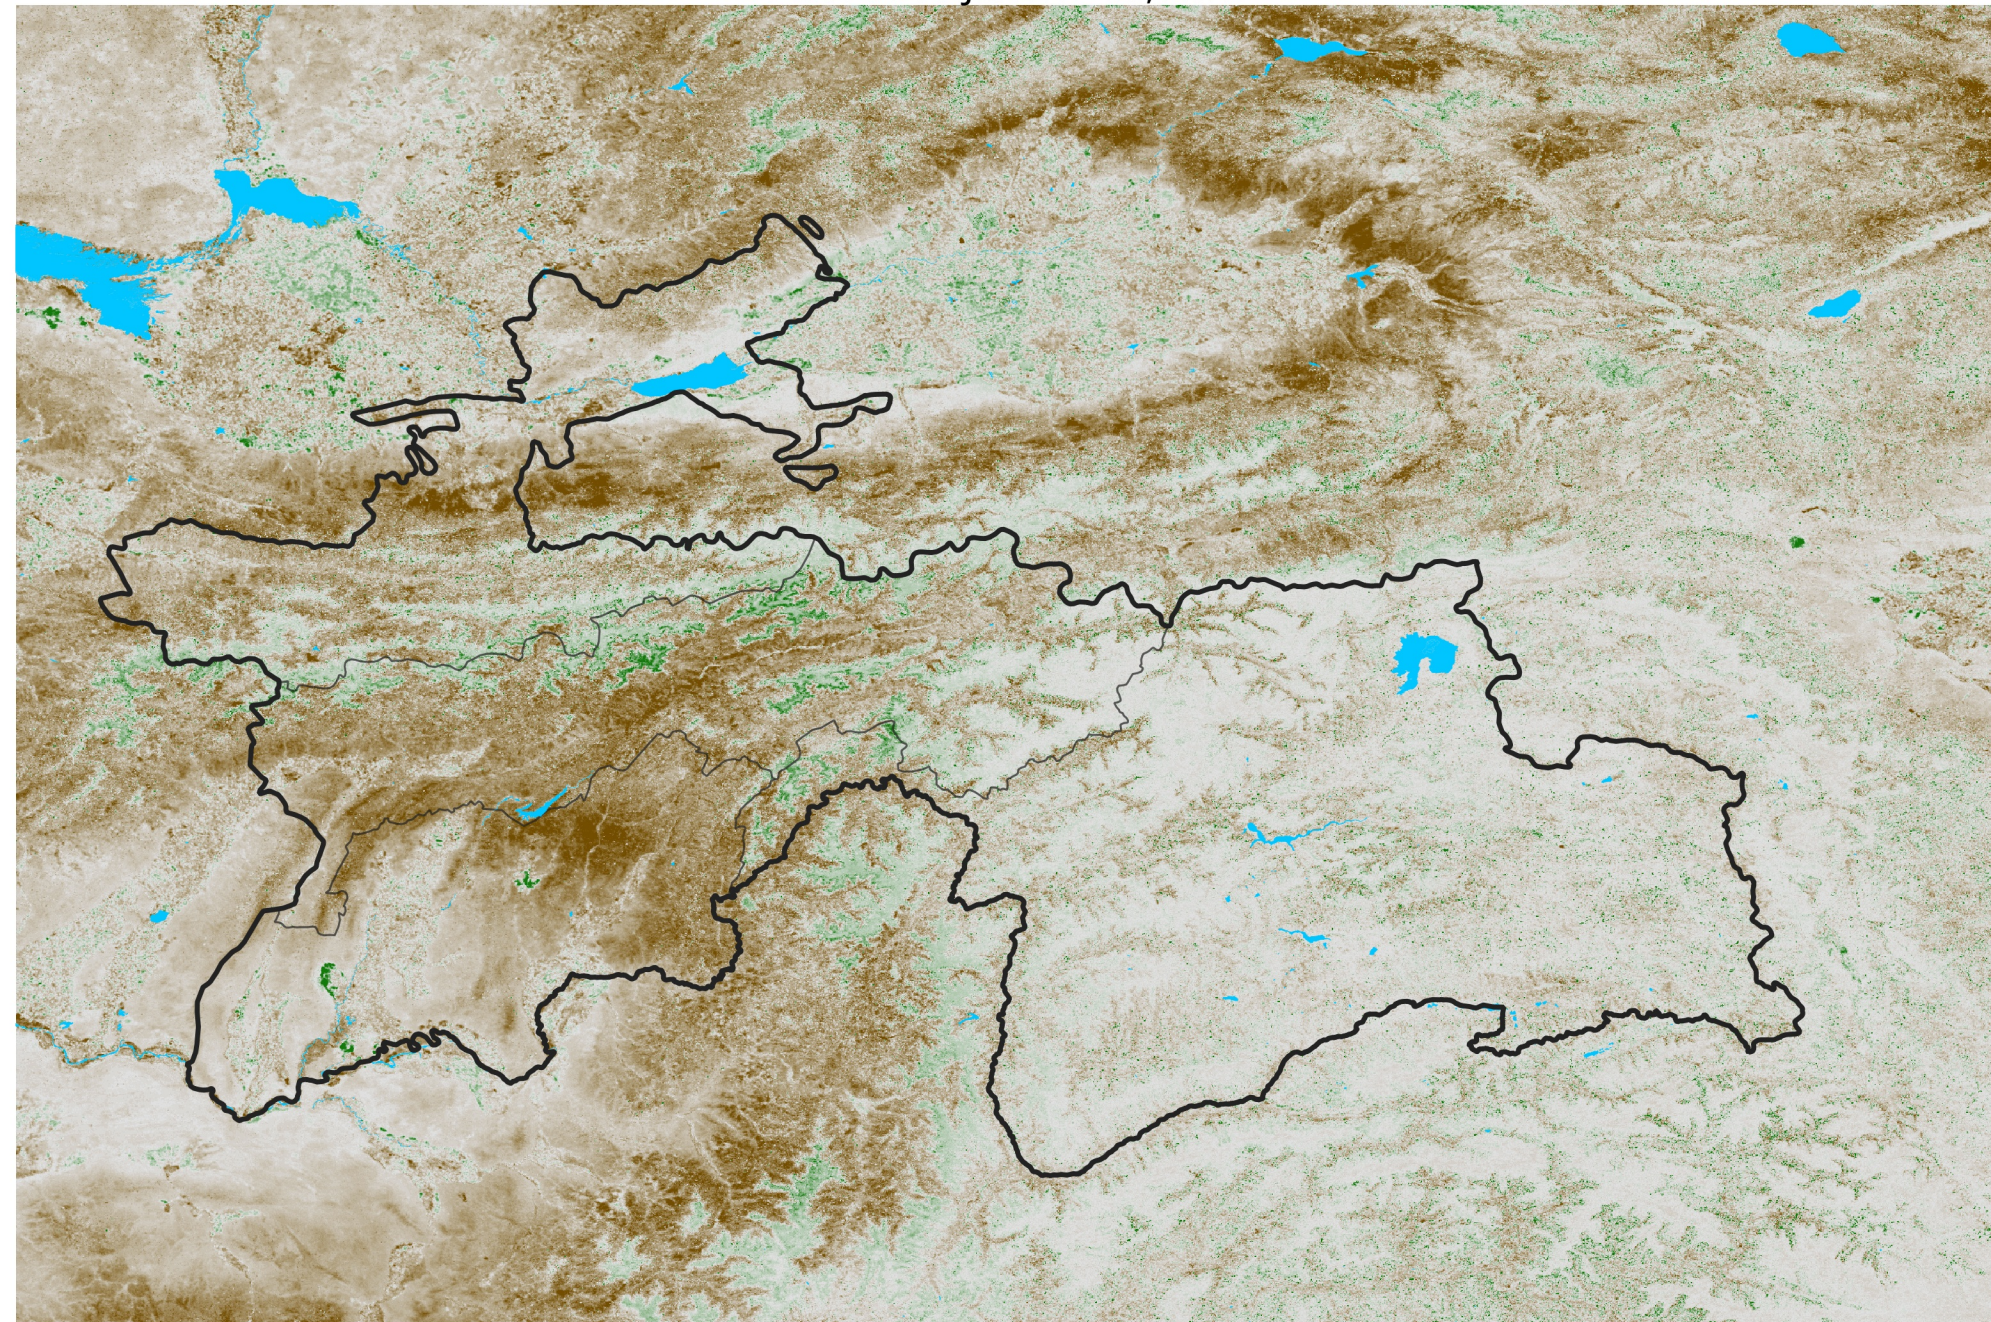

Tajikistan NDVI Anomaly

2023 minus Mean (2012 - 2021)

Period 36 / Jun 21 - 30, 2023

NDVI Anomaly

< -0.3 -0.2 -0.1 -0.05 0.05 0.1 0.2 > 0.3

Negative

No Difference

Positive