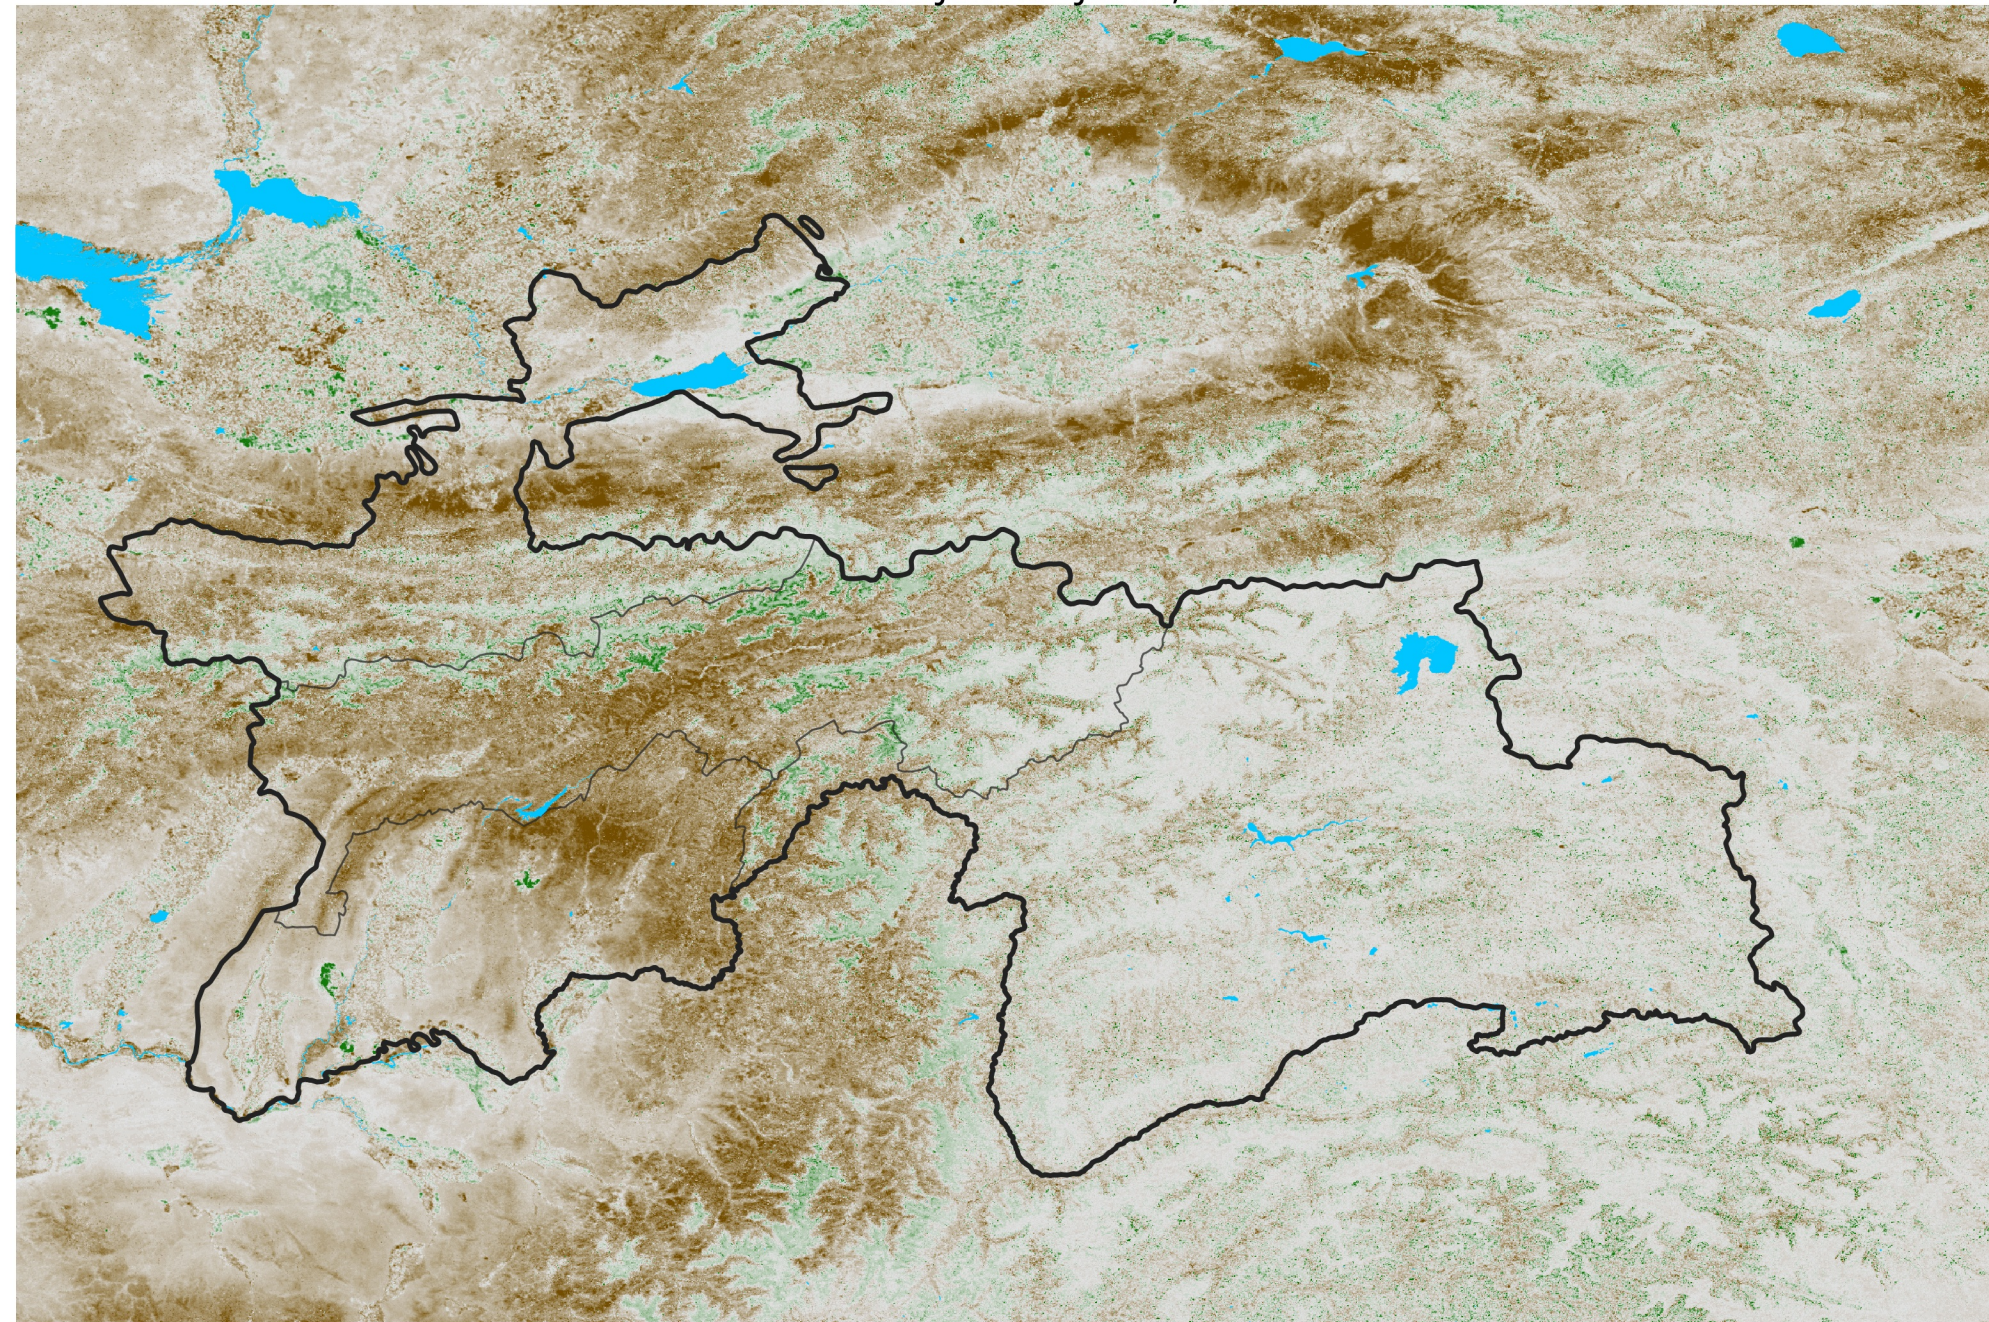

Tajikistan NDVI Anomaly

2023 minus Mean (2012 - 2021)

Period 37 / Jun 26 - Jul 05, 2023

NDVI Anomaly

< -0.3 -0.2 -0.1 -0.05 0.05 0.1 0.2 > 0.3

Negative

No Difference

Positive