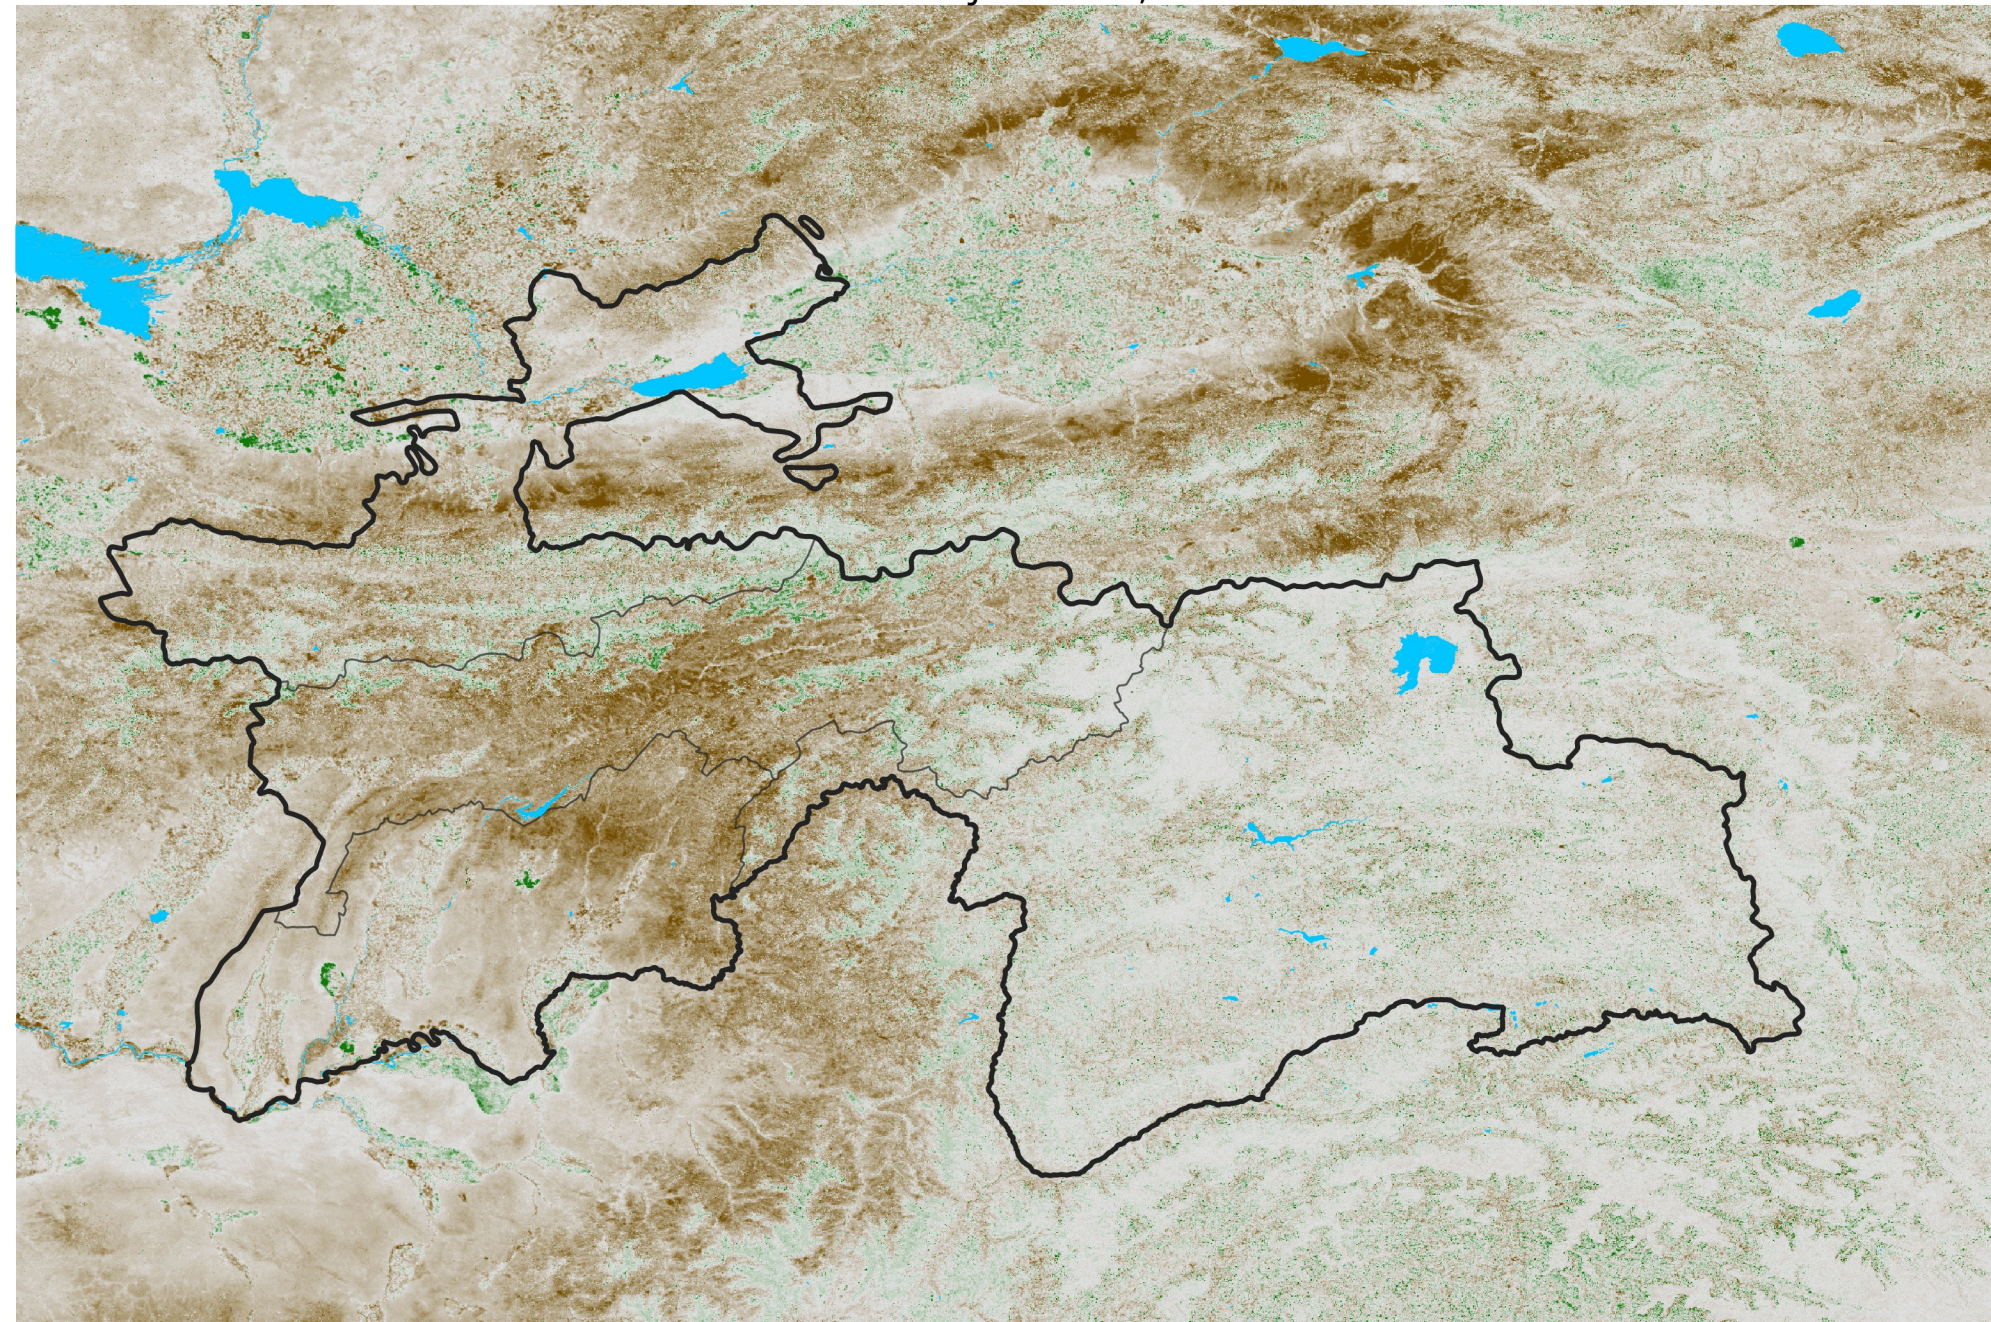

Tajikistan NDVI Anomaly

2023 minus Mean (2012 - 2021)

Period 40 / Jul 11 - 20, 2023

NDVI Anomaly

< -0.3 -0.2 -0.1 -0.05 0.05 0.1 0.2 > 0.3

Negative

No Difference

Positive