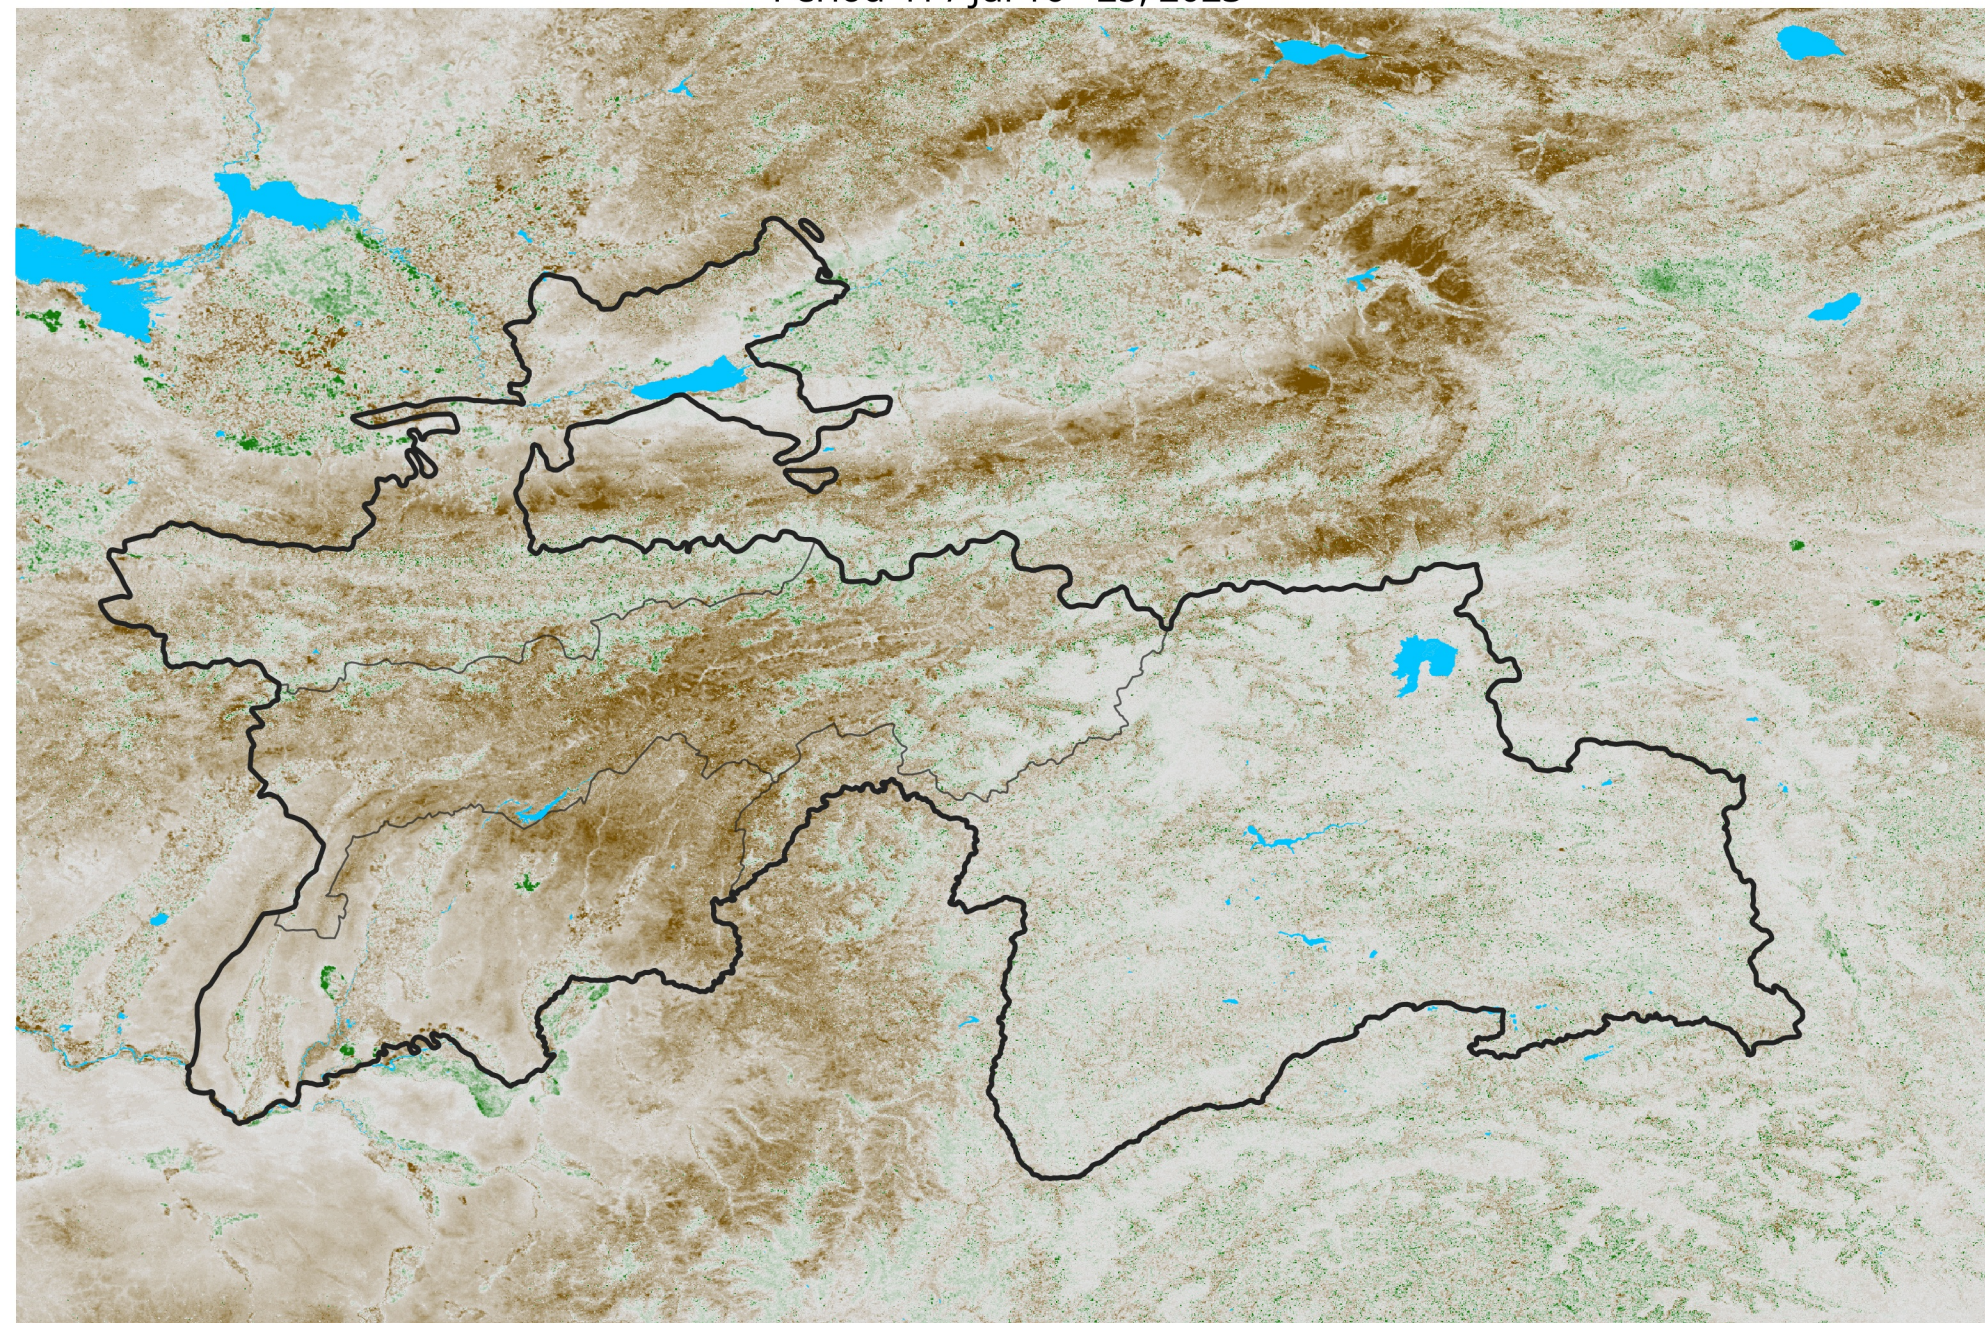

Tajikistan NDVI Anomaly

2023 minus Mean (2012 - 2021)

Period 41 / Jul 16 - 25, 2023

NDVI Anomaly

< -0.3 -0.2 -0.1 -0.05 0.05 0.1 0.2 > 0.3

Negative

No Difference

Positive