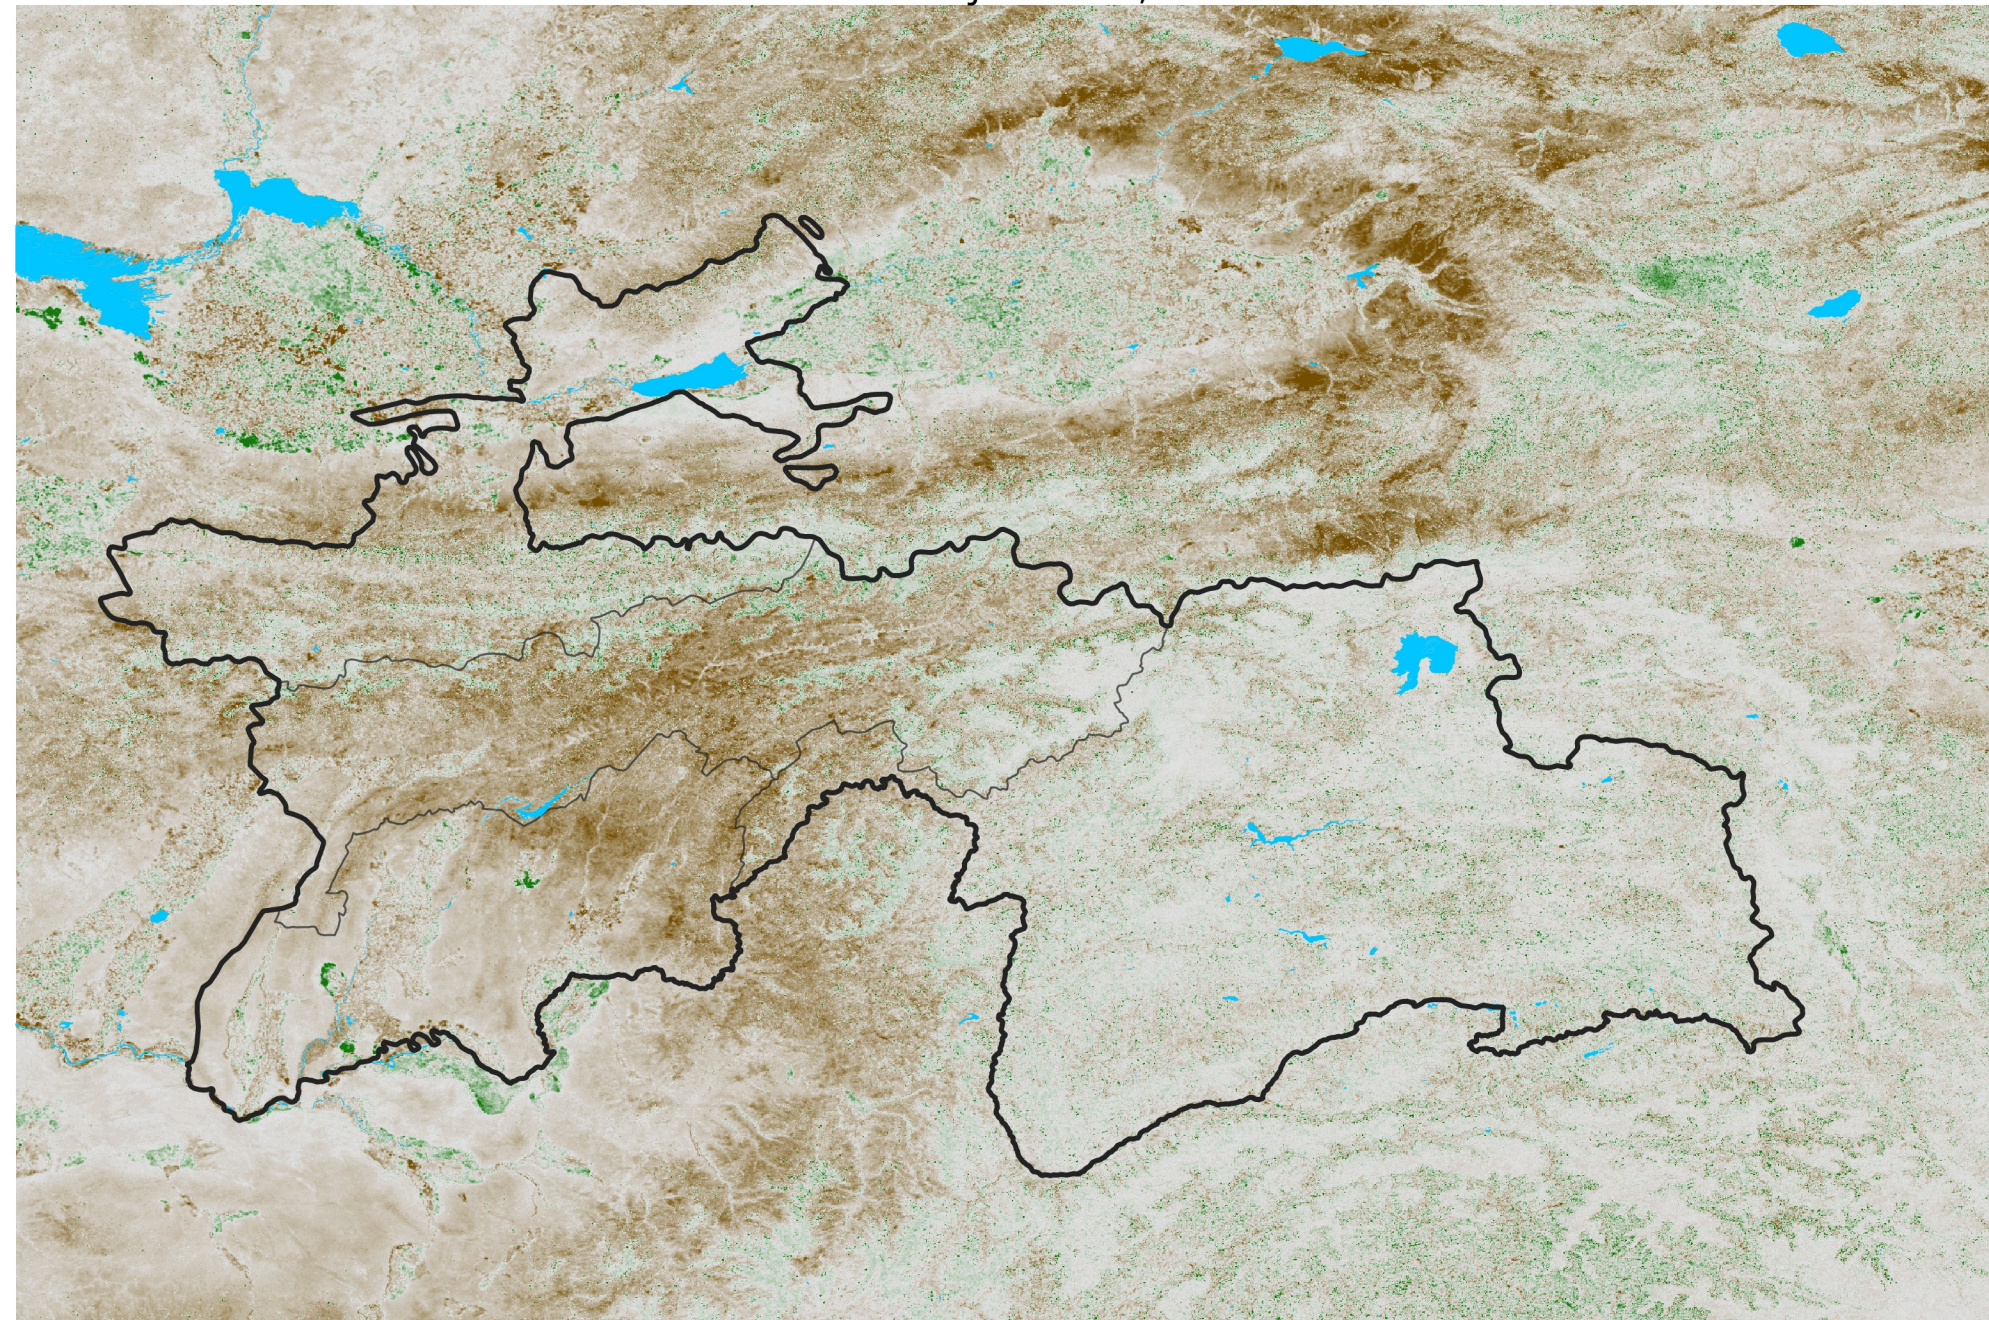

Tajikistan NDVI Anomaly

2023 minus Mean (2012 - 2021)

Period 42 / Jul 21 - 31, 2023

NDVI Anomaly

< -0.3 -0.2 -0.1 -0.05 0.05 0.1 0.2 > 0.3

Negative

No Difference

Positive