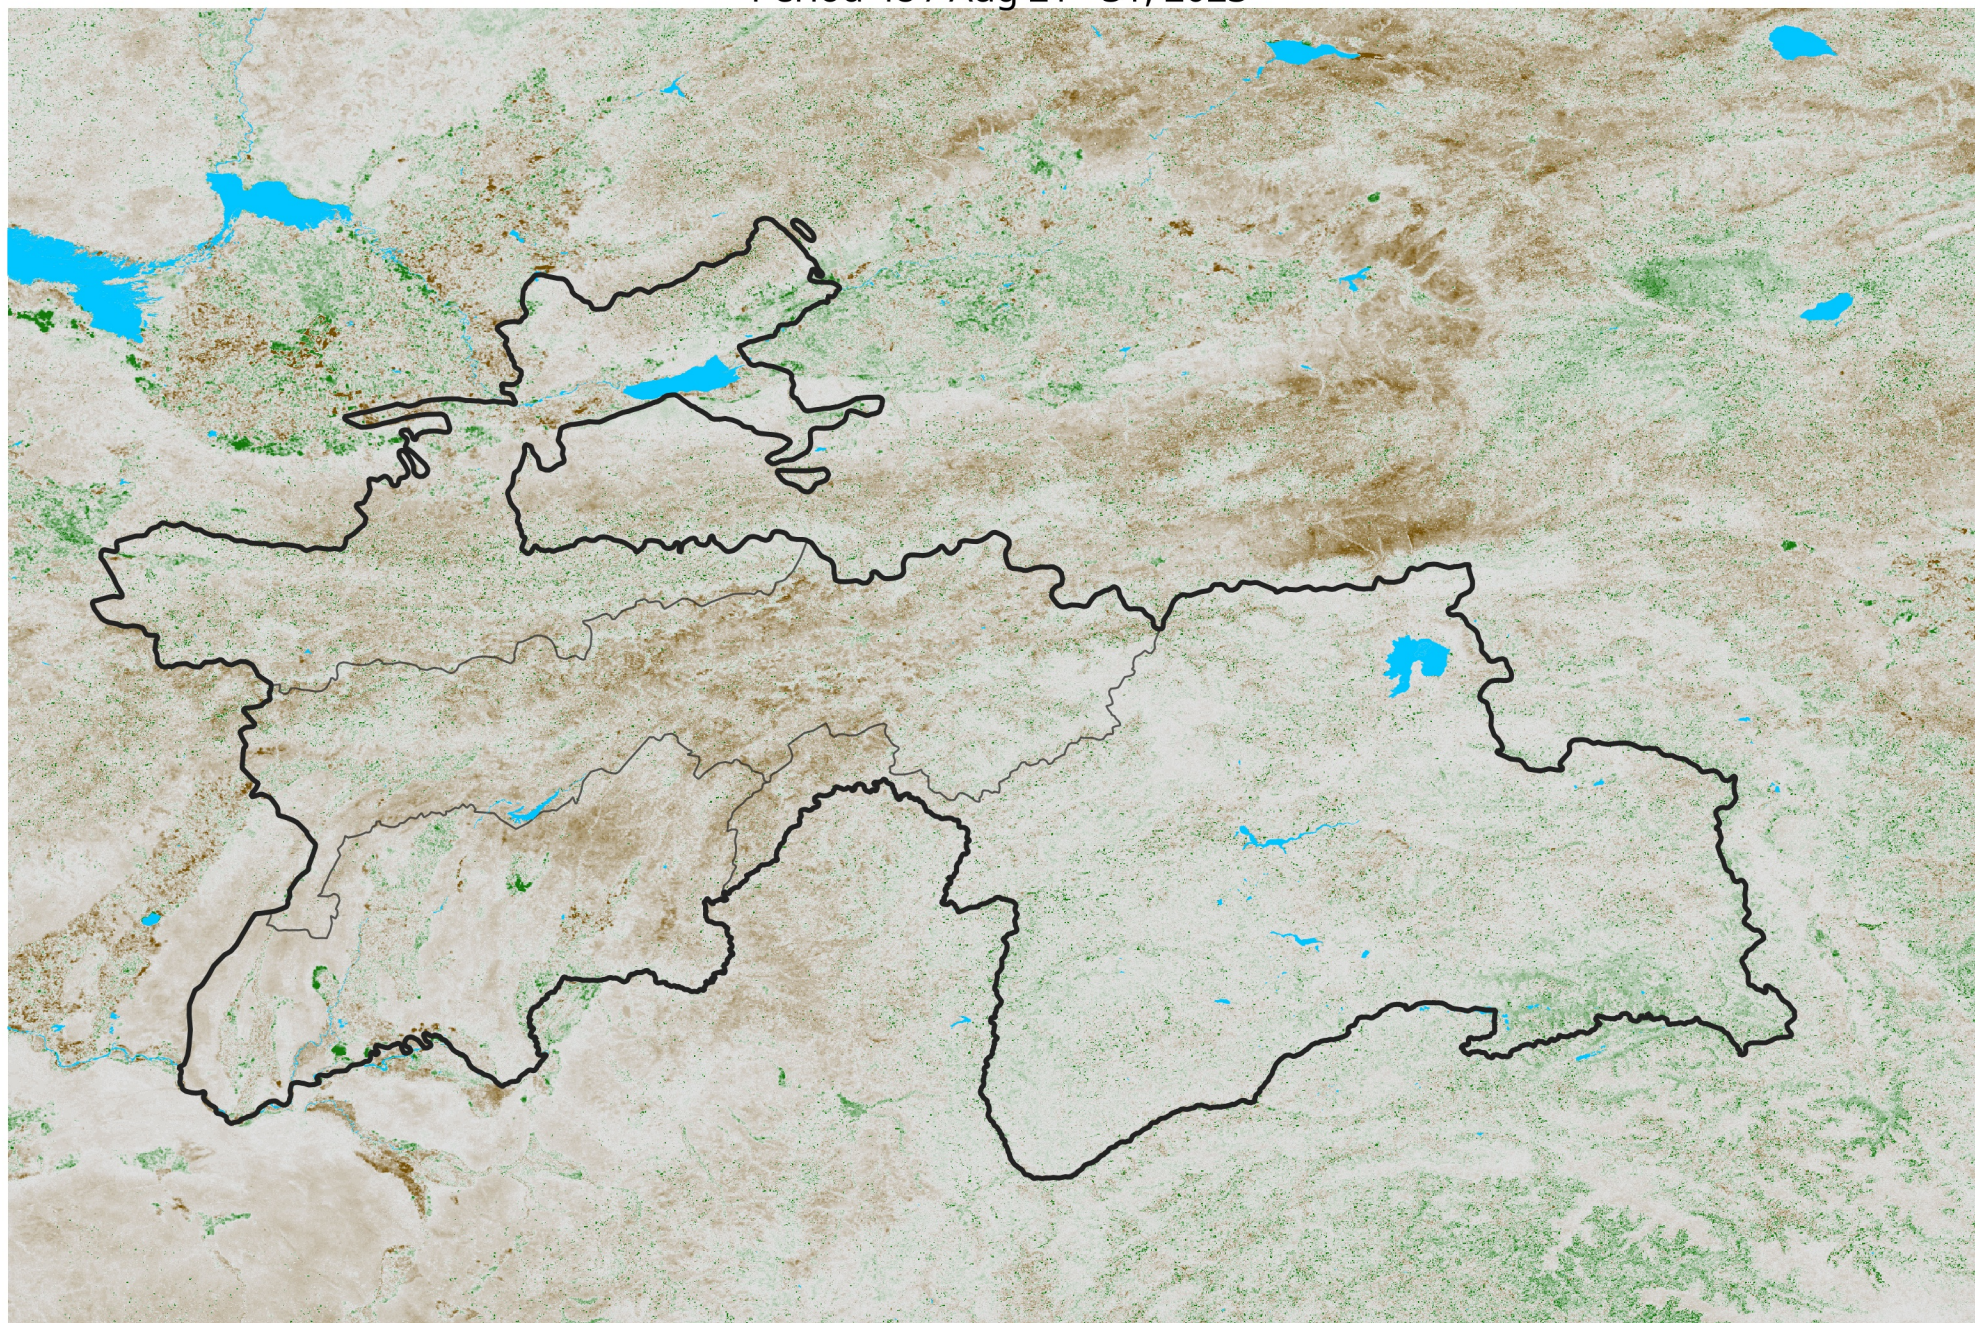

Tajikistan NDVI Anomaly

2023 minus Mean (2012 - 2021)

Period 48 / Aug 21 - 31, 2023

NDVI Anomaly

< -0.3 -0.2 -0.1 -0.05 0.05 0.1 0.2 > 0.3

Negative

No Difference

Positive