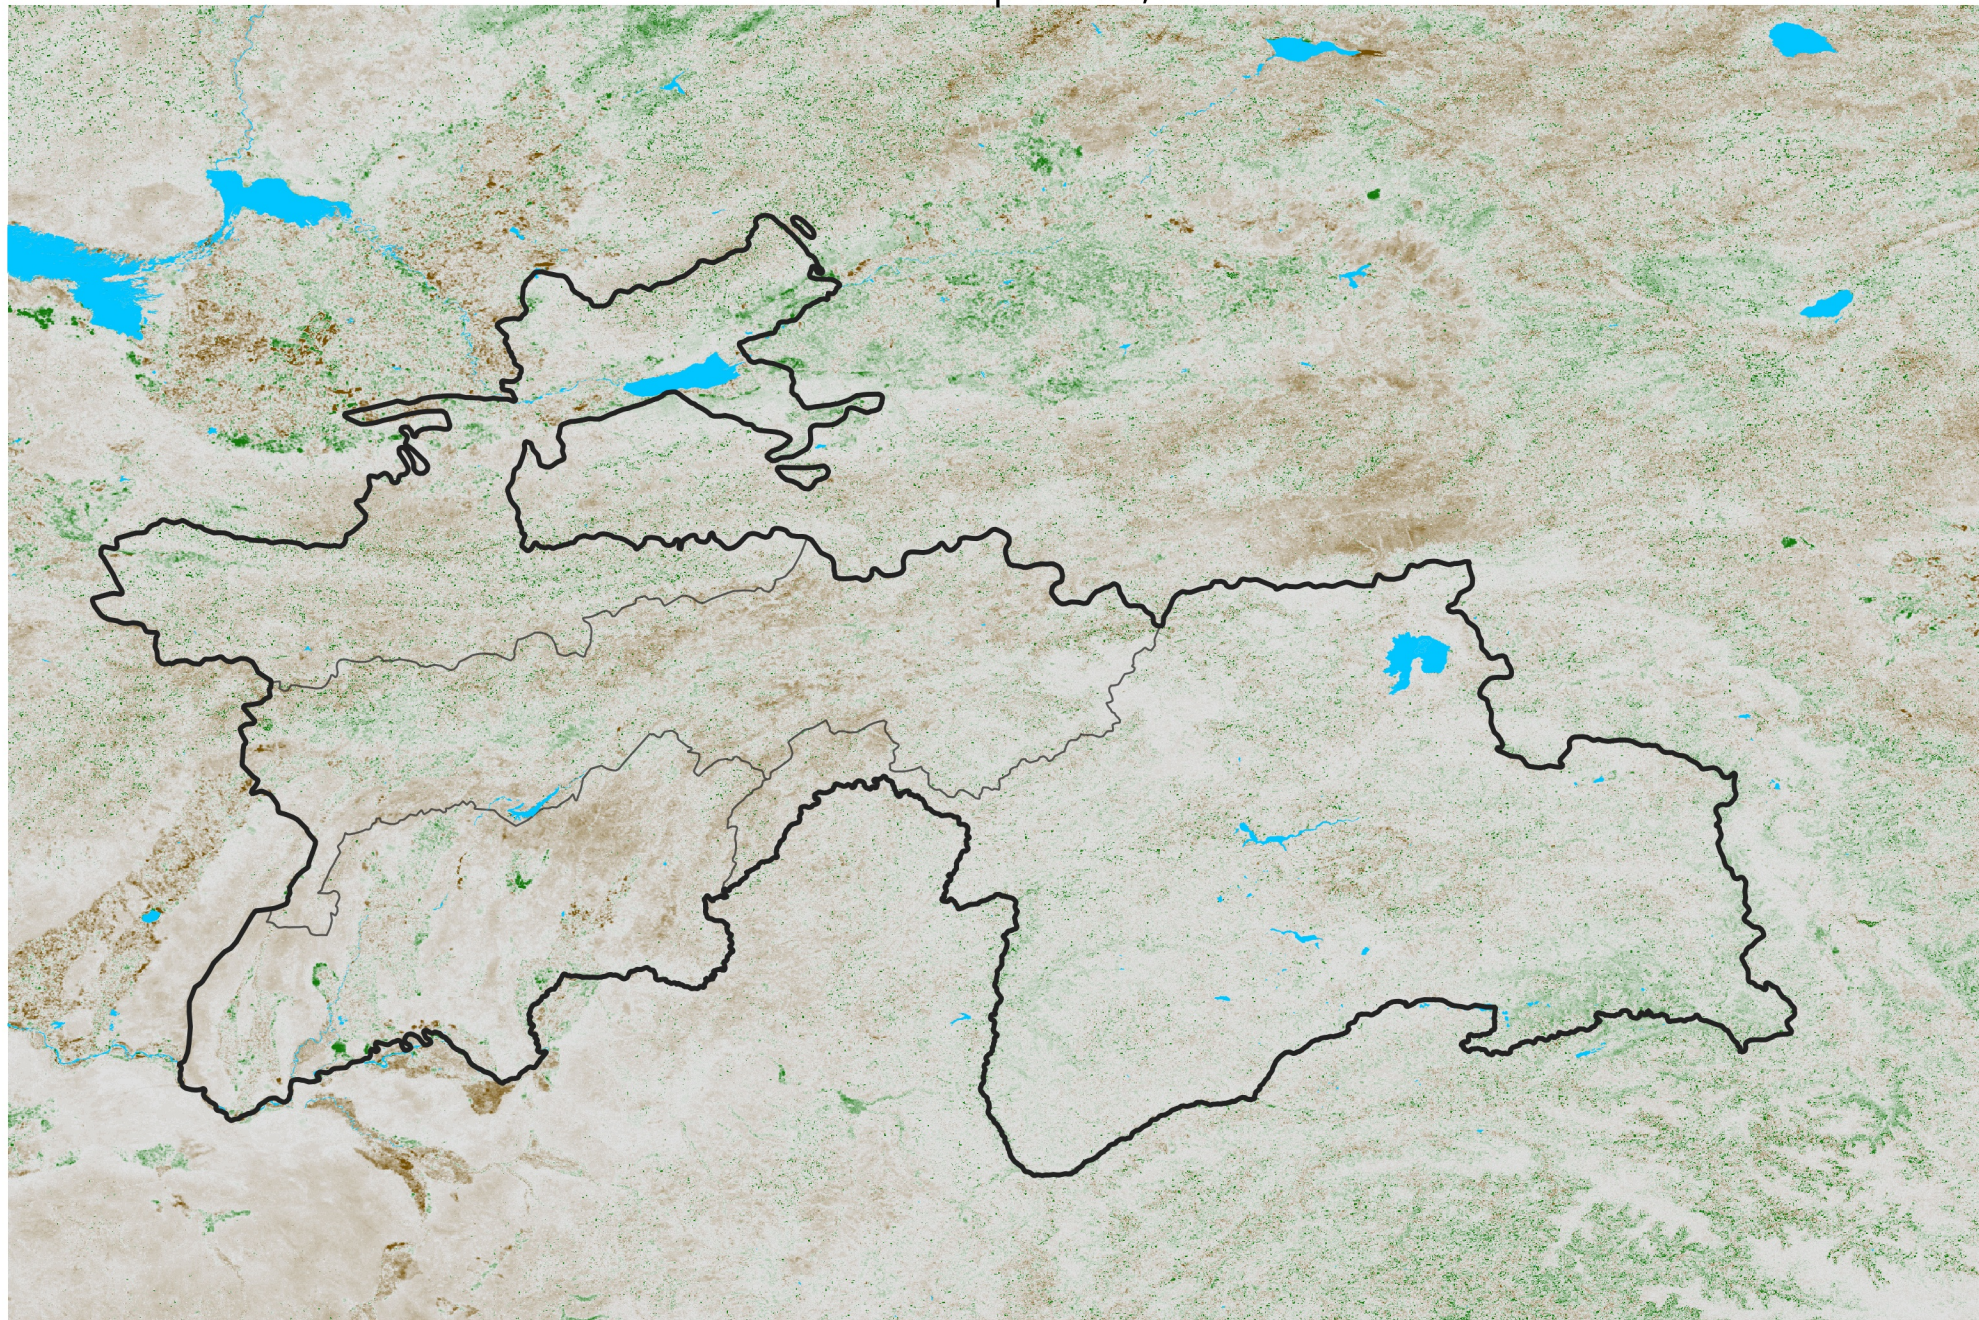

Tajikistan NDVI Anomaly

2023 minus Mean (2012 - 2021)

Period 52 / Sep 11 - 20, 2023

NDVI Anomaly

< -0.3 -0.2 -0.1 -0.05 0.05 0.1 0.2 > 0.3

Negative

No Difference

Positive