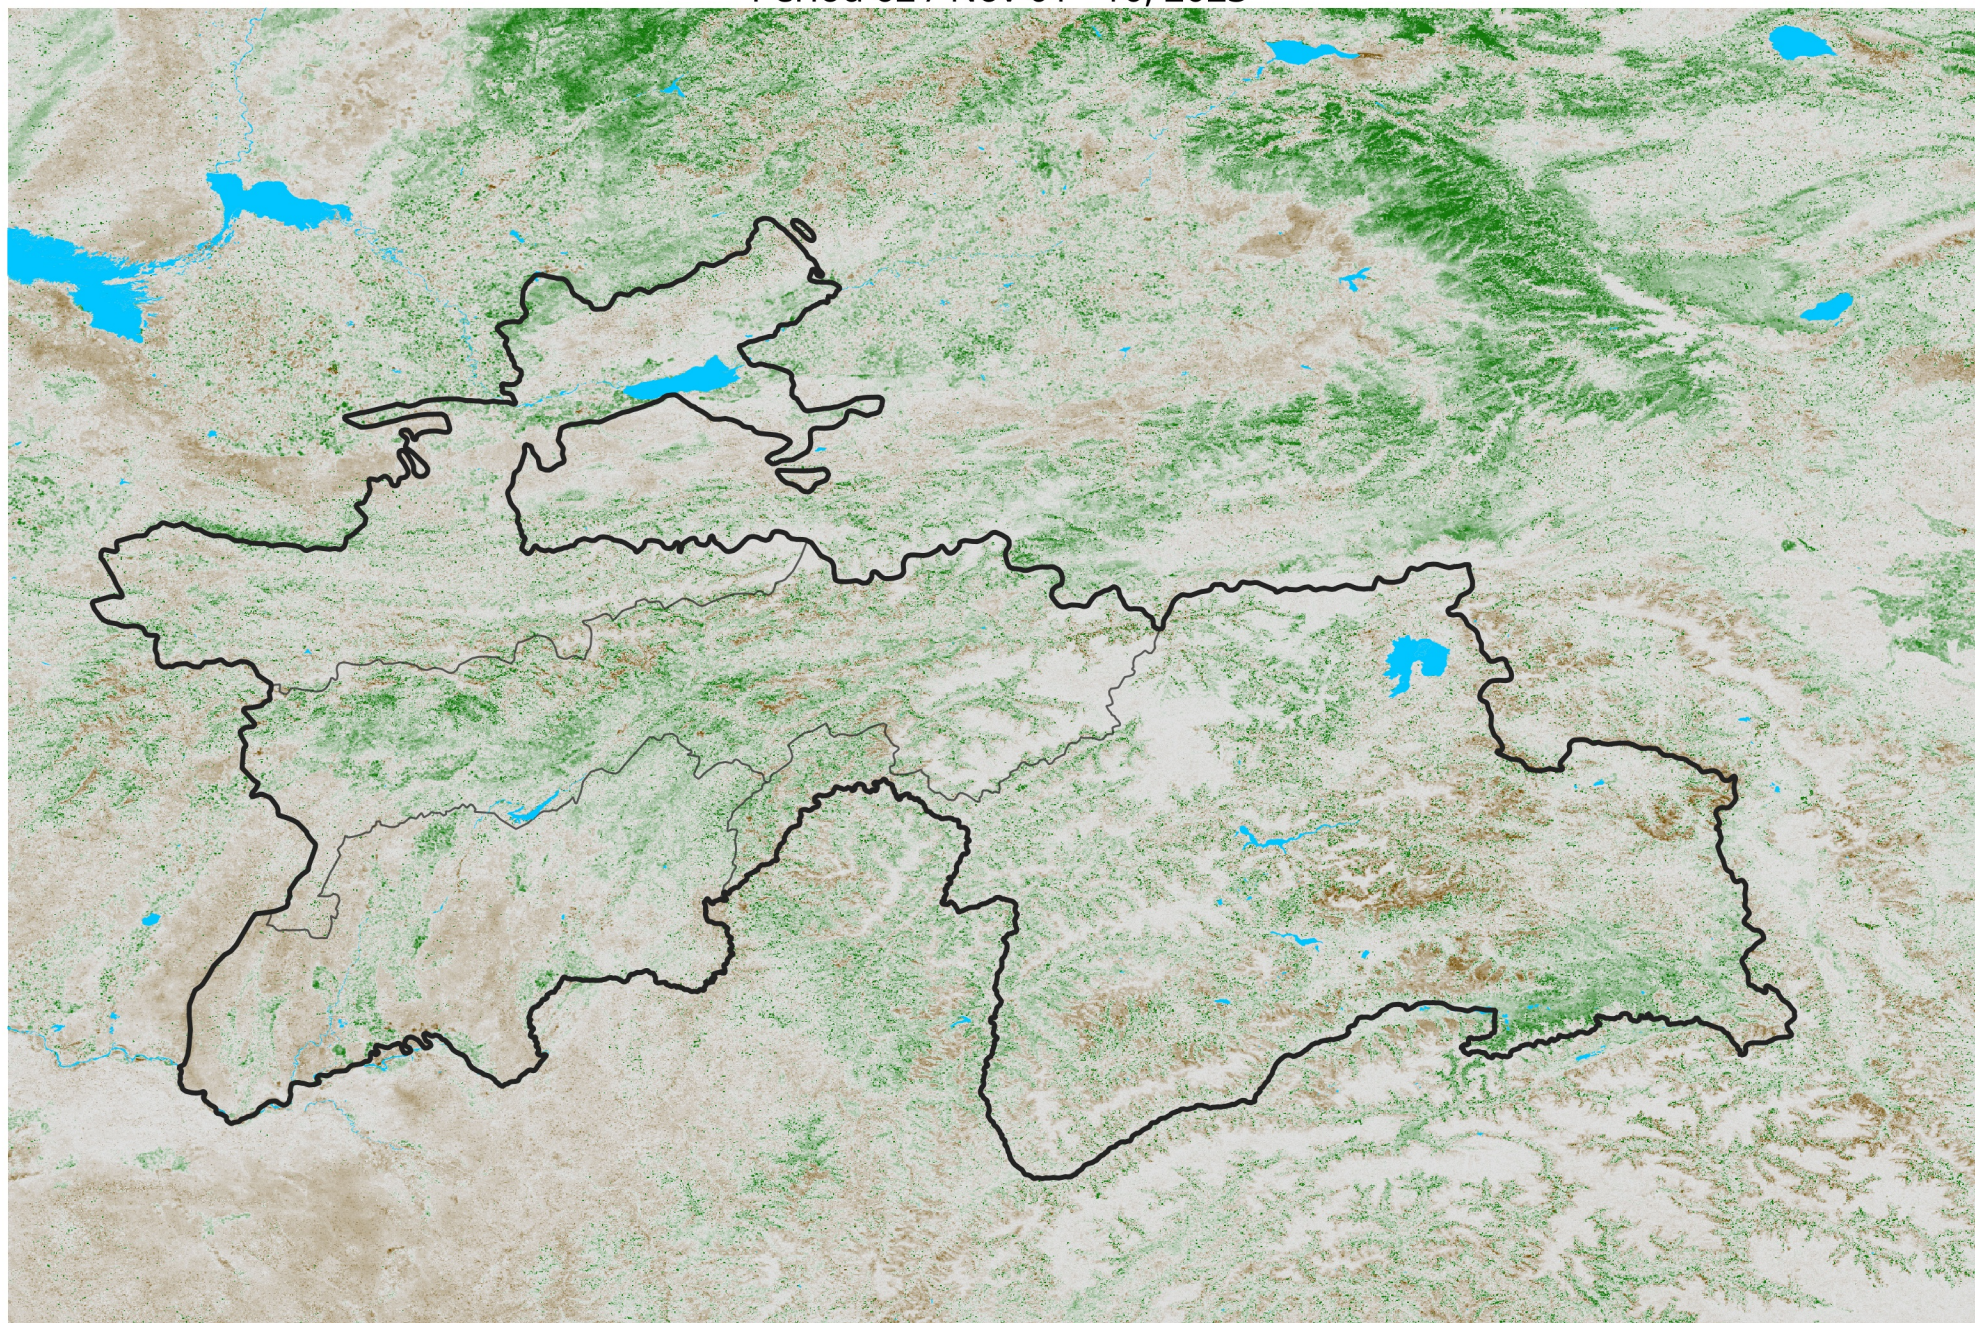

Tajikistan NDVI Anomaly

2023 minus Mean (2012 - 2021)

Period 62 / Nov 01 - 10, 2023

NDVI Anomaly

< -0.3 -0.2 -0.1 -0.05 0.05 0.1 0.2 >0.3

Negative

No Difference

Positive