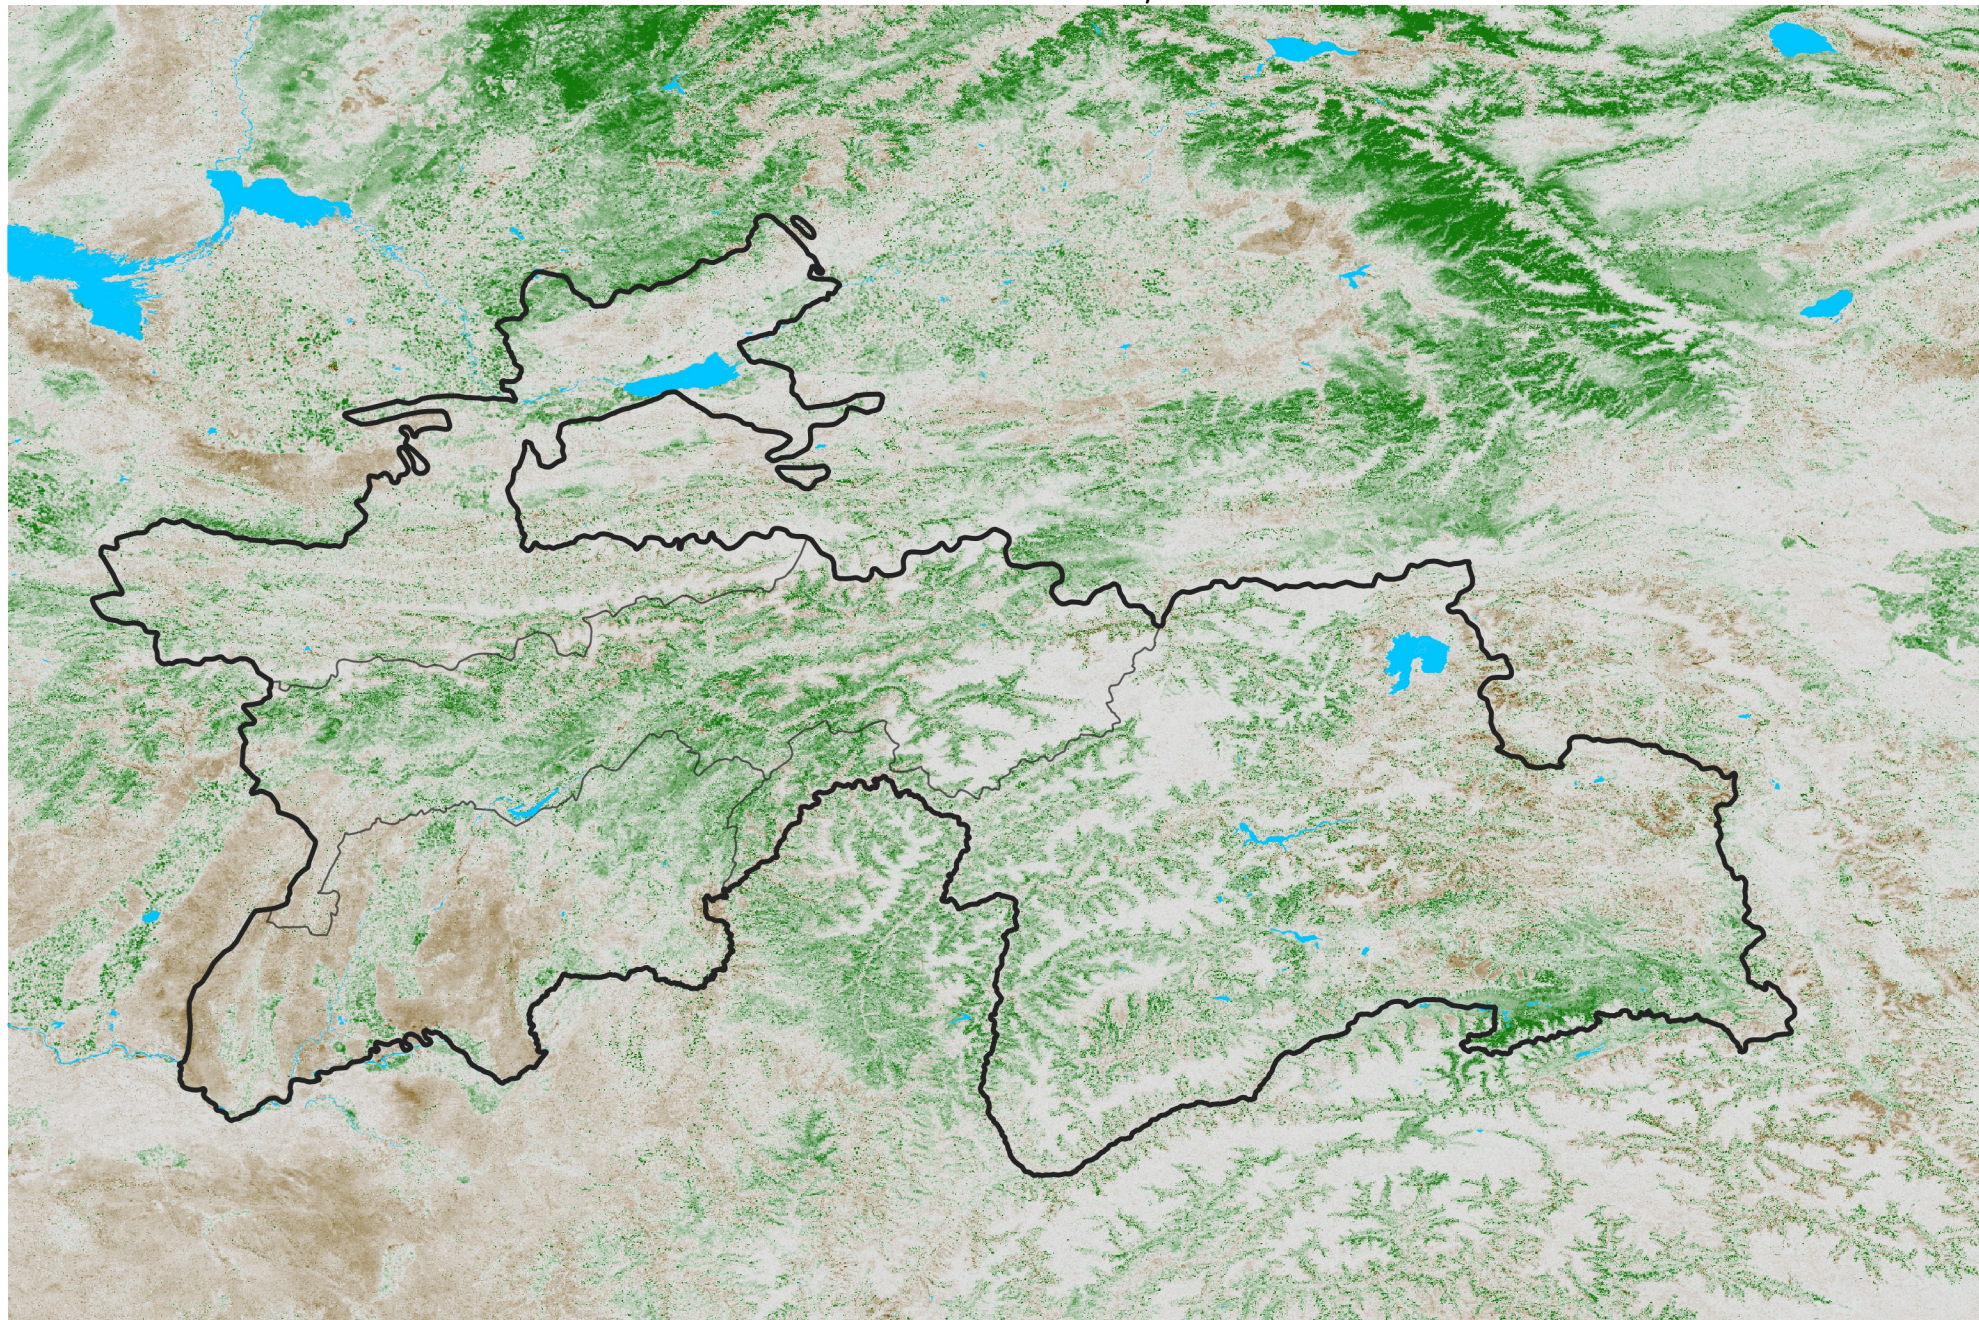

# Tajikistan NDVI Anomaly

2023 minus Mean (2012 - 2021)

Period 65 / Nov 16 - 25, 2023

## NDVI Anomaly

< -0.3   -0.2   -0.1   -0.05   0.05   0.1   0.2   > 0.3

Negative

No Difference

Positive