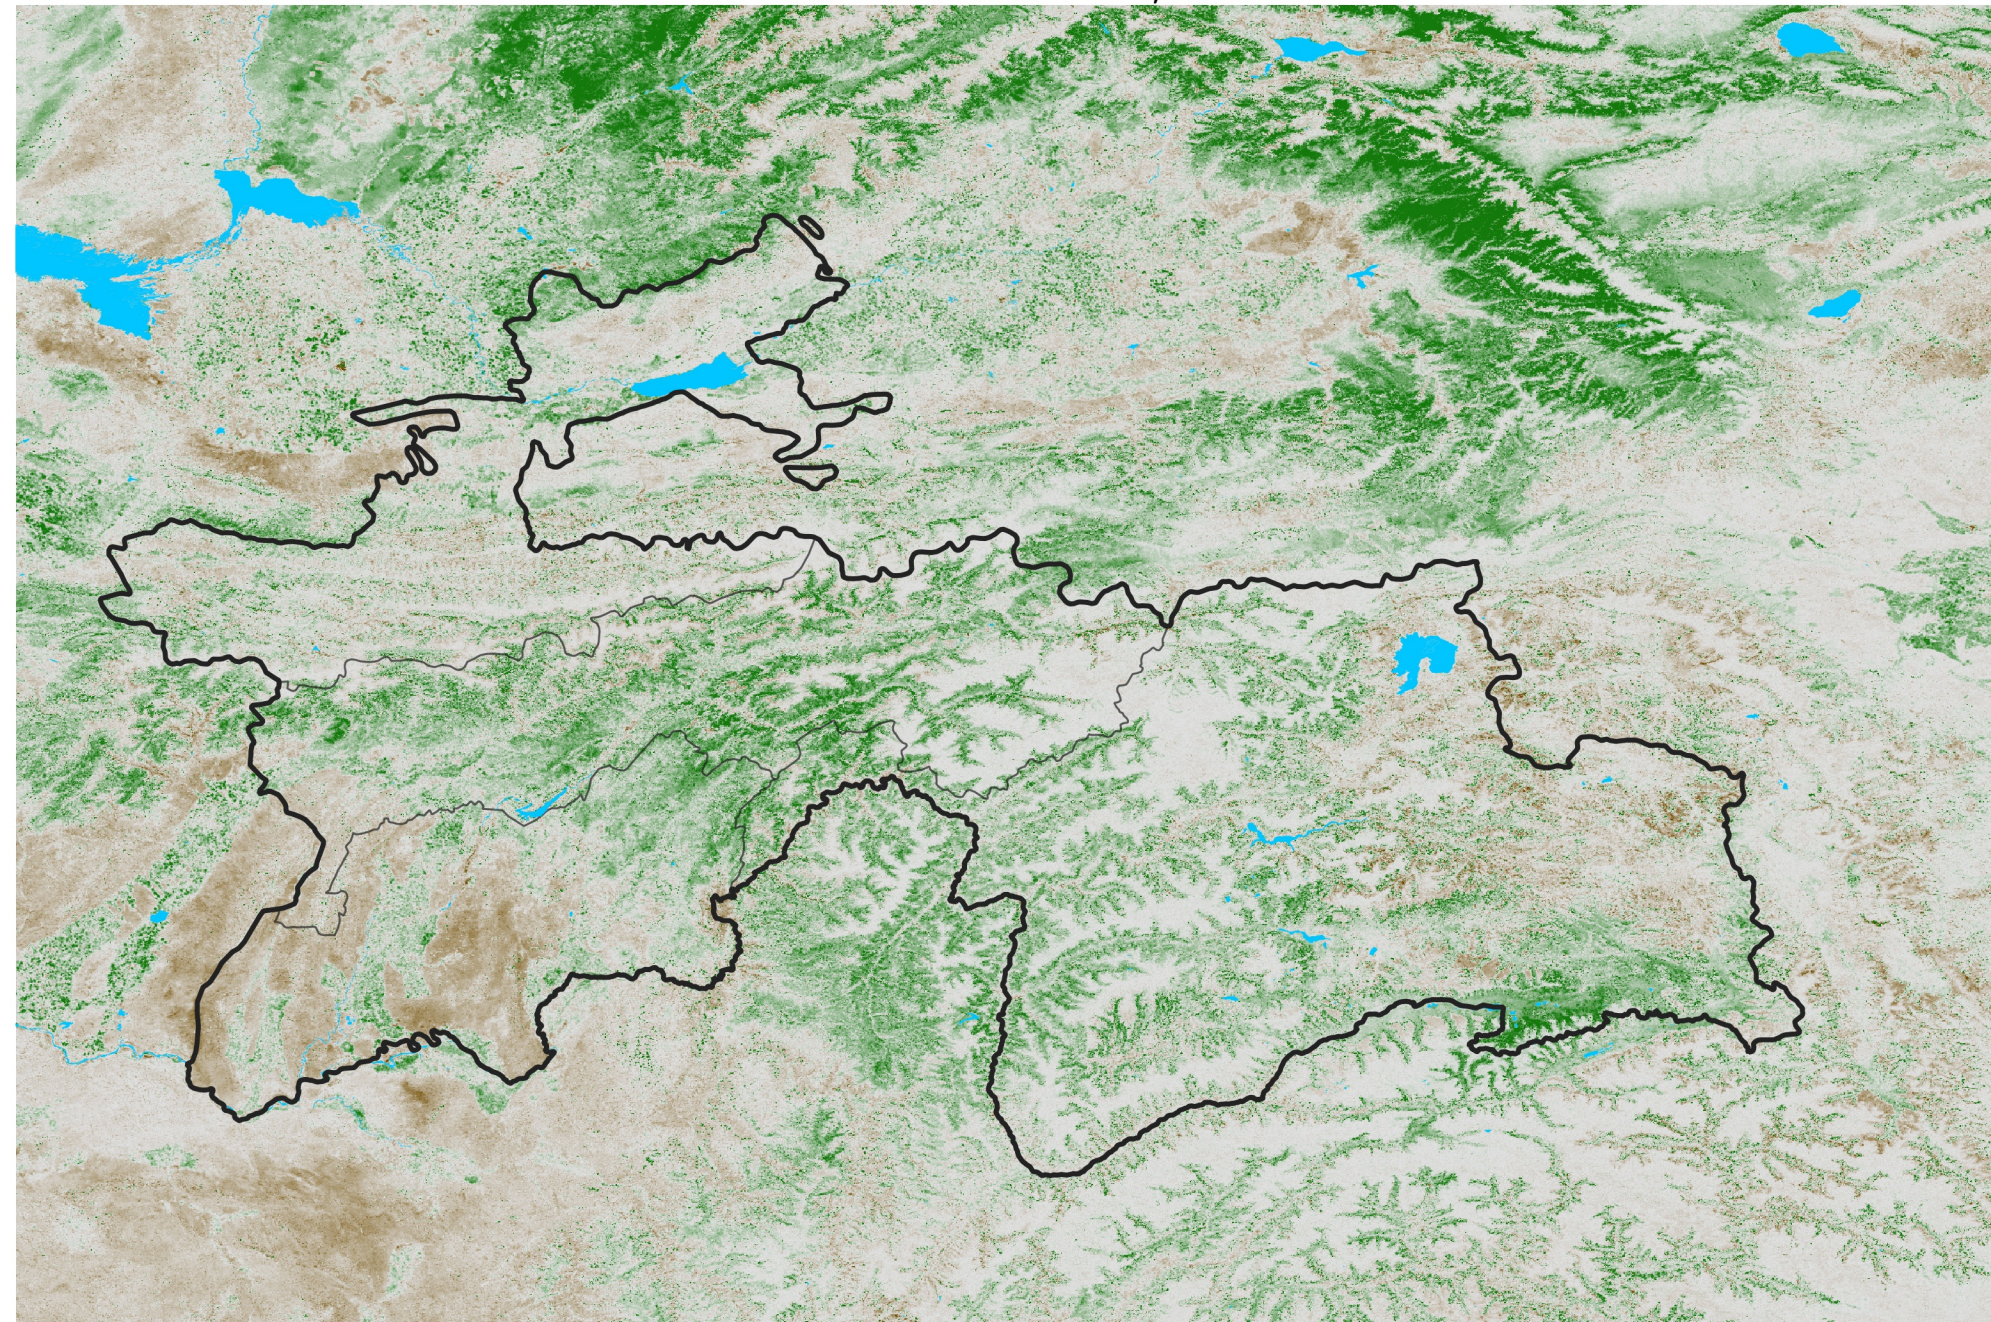

Tajikistan NDVI Anomaly

2023 minus Mean (2012 - 2021)

Period 66 / Nov 21 - 30, 2023

NDVI Anomaly

< -0.3 -0.2 -0.1 -0.05 0.05 0.1 0.2 > 0.3

Negative

No Difference

Positive