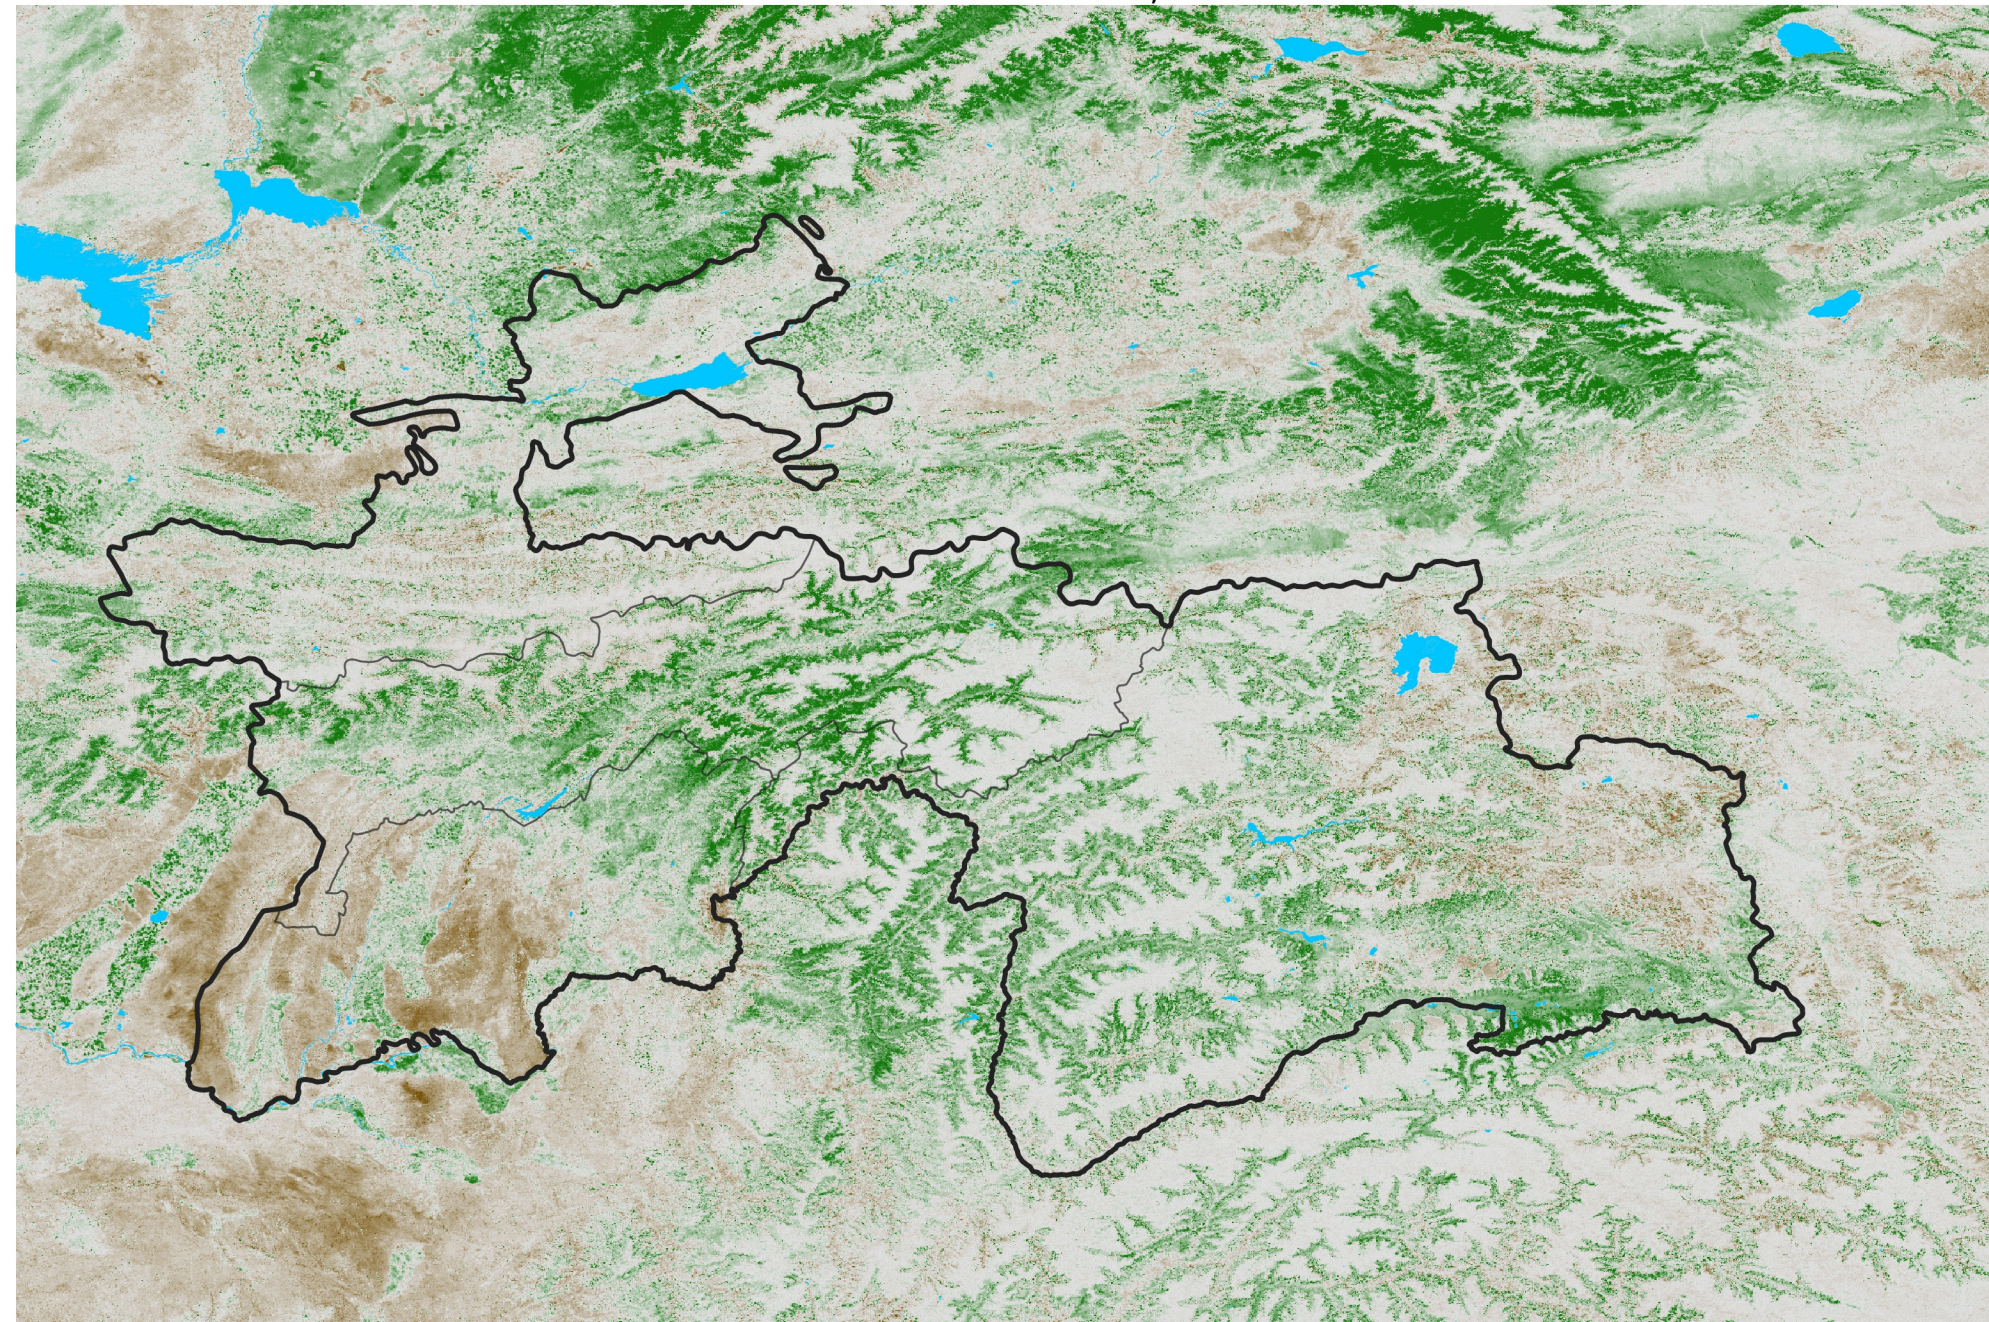

Tajikistan NDVI Anomaly

2023 minus Mean (2012 - 2021)

Period 68 / Dec 01 - 10, 2023

NDVI Anomaly

< -0.3 -0.2 -0.1 -0.05 0.05 0.1 0.2 > 0.3

Negative

No Difference

Positive