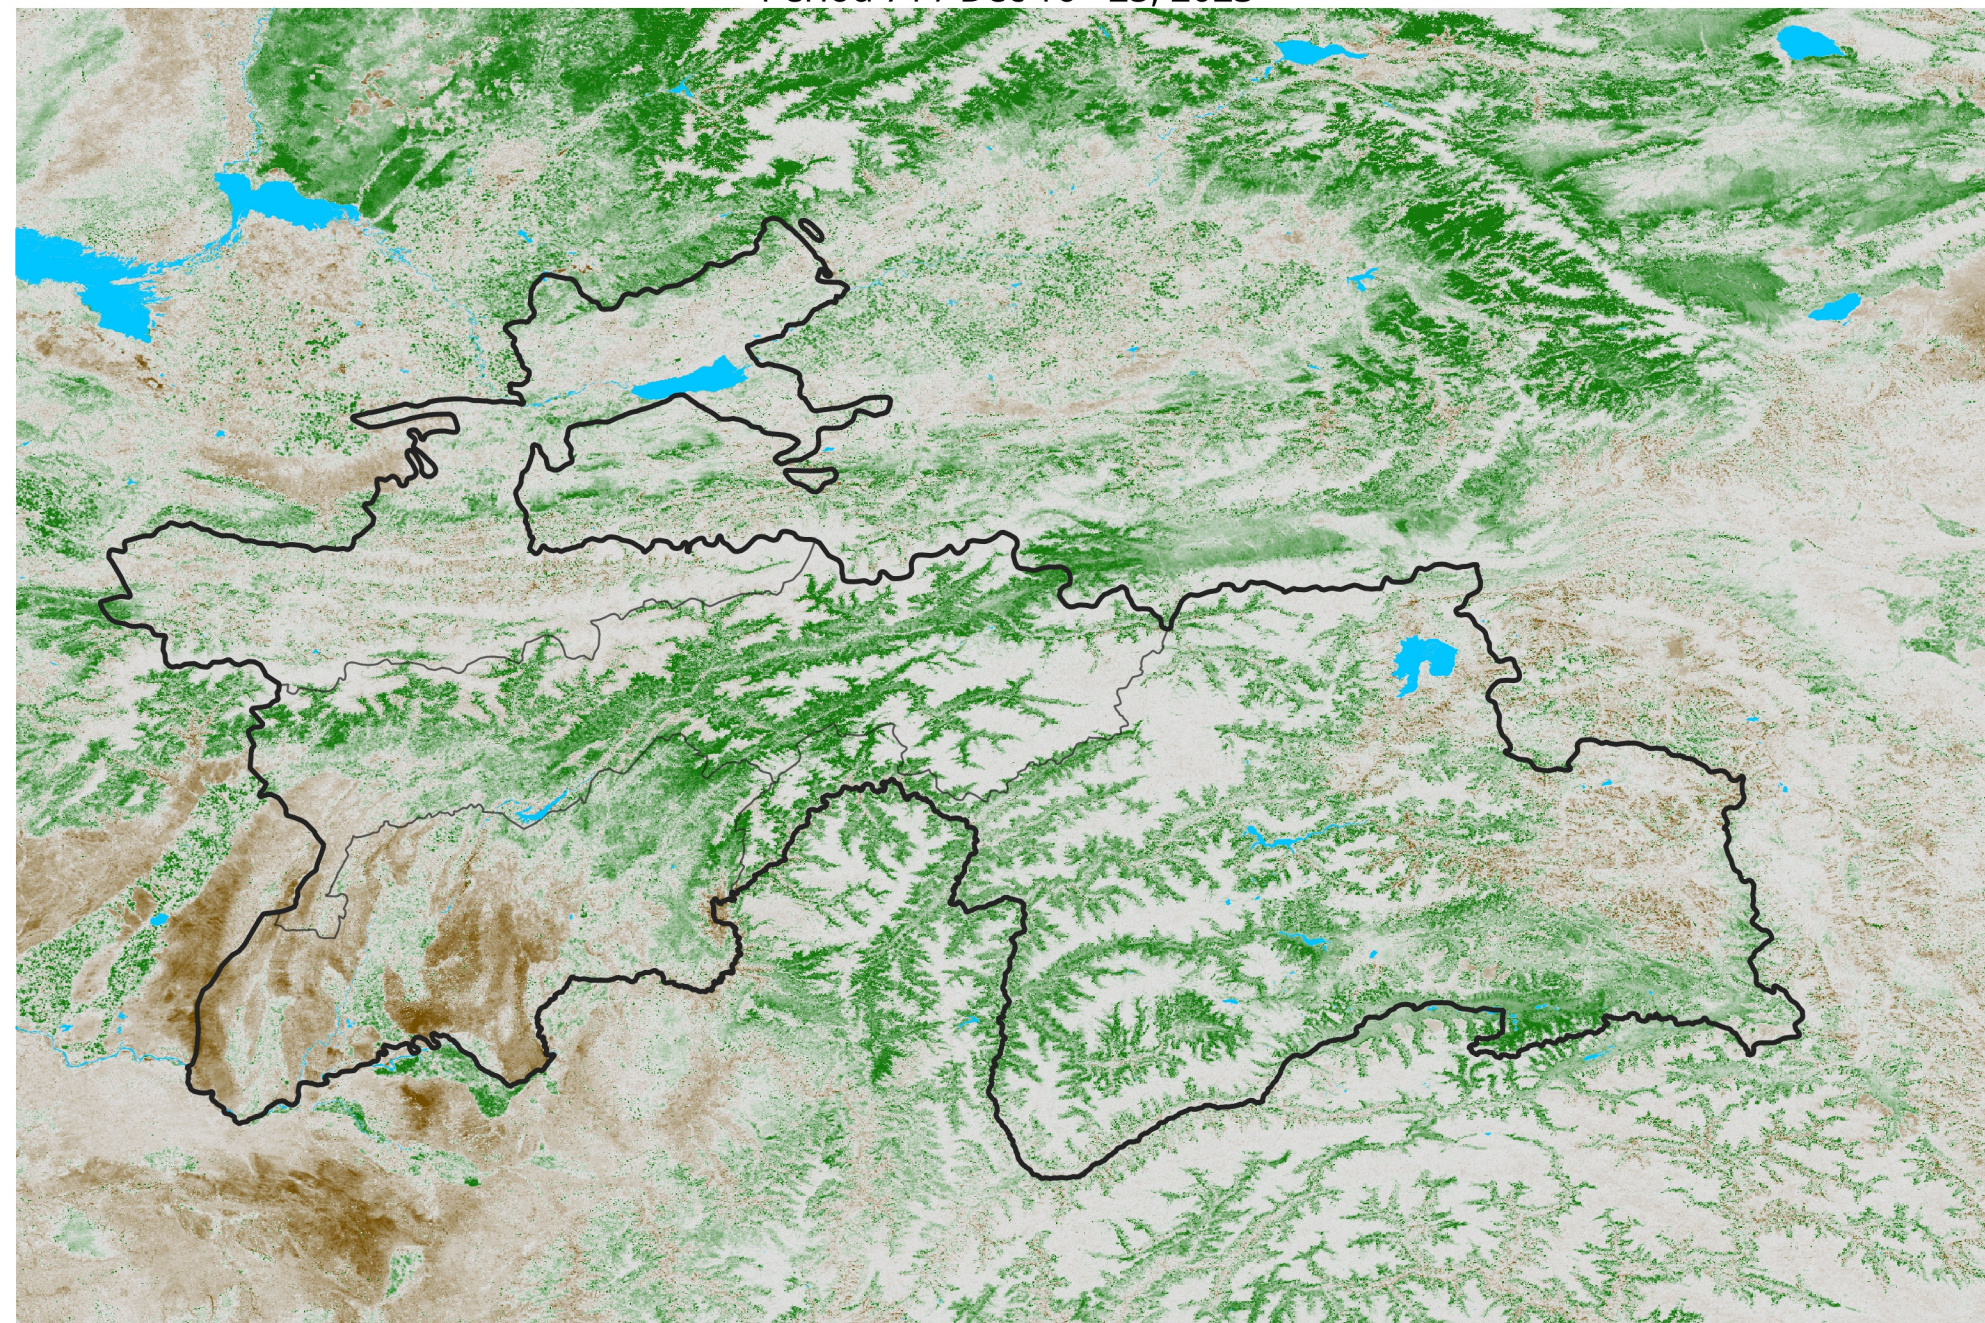

Tajikistan NDVI Anomaly

2023 minus Mean (2012 - 2021)

Period 71 / Dec 16 - 25, 2023

NDVI Anomaly

< -0.3 -0.2 -0.1 -0.05 0.05 0.1 0.2 > 0.3

Negative

No Difference

Positive