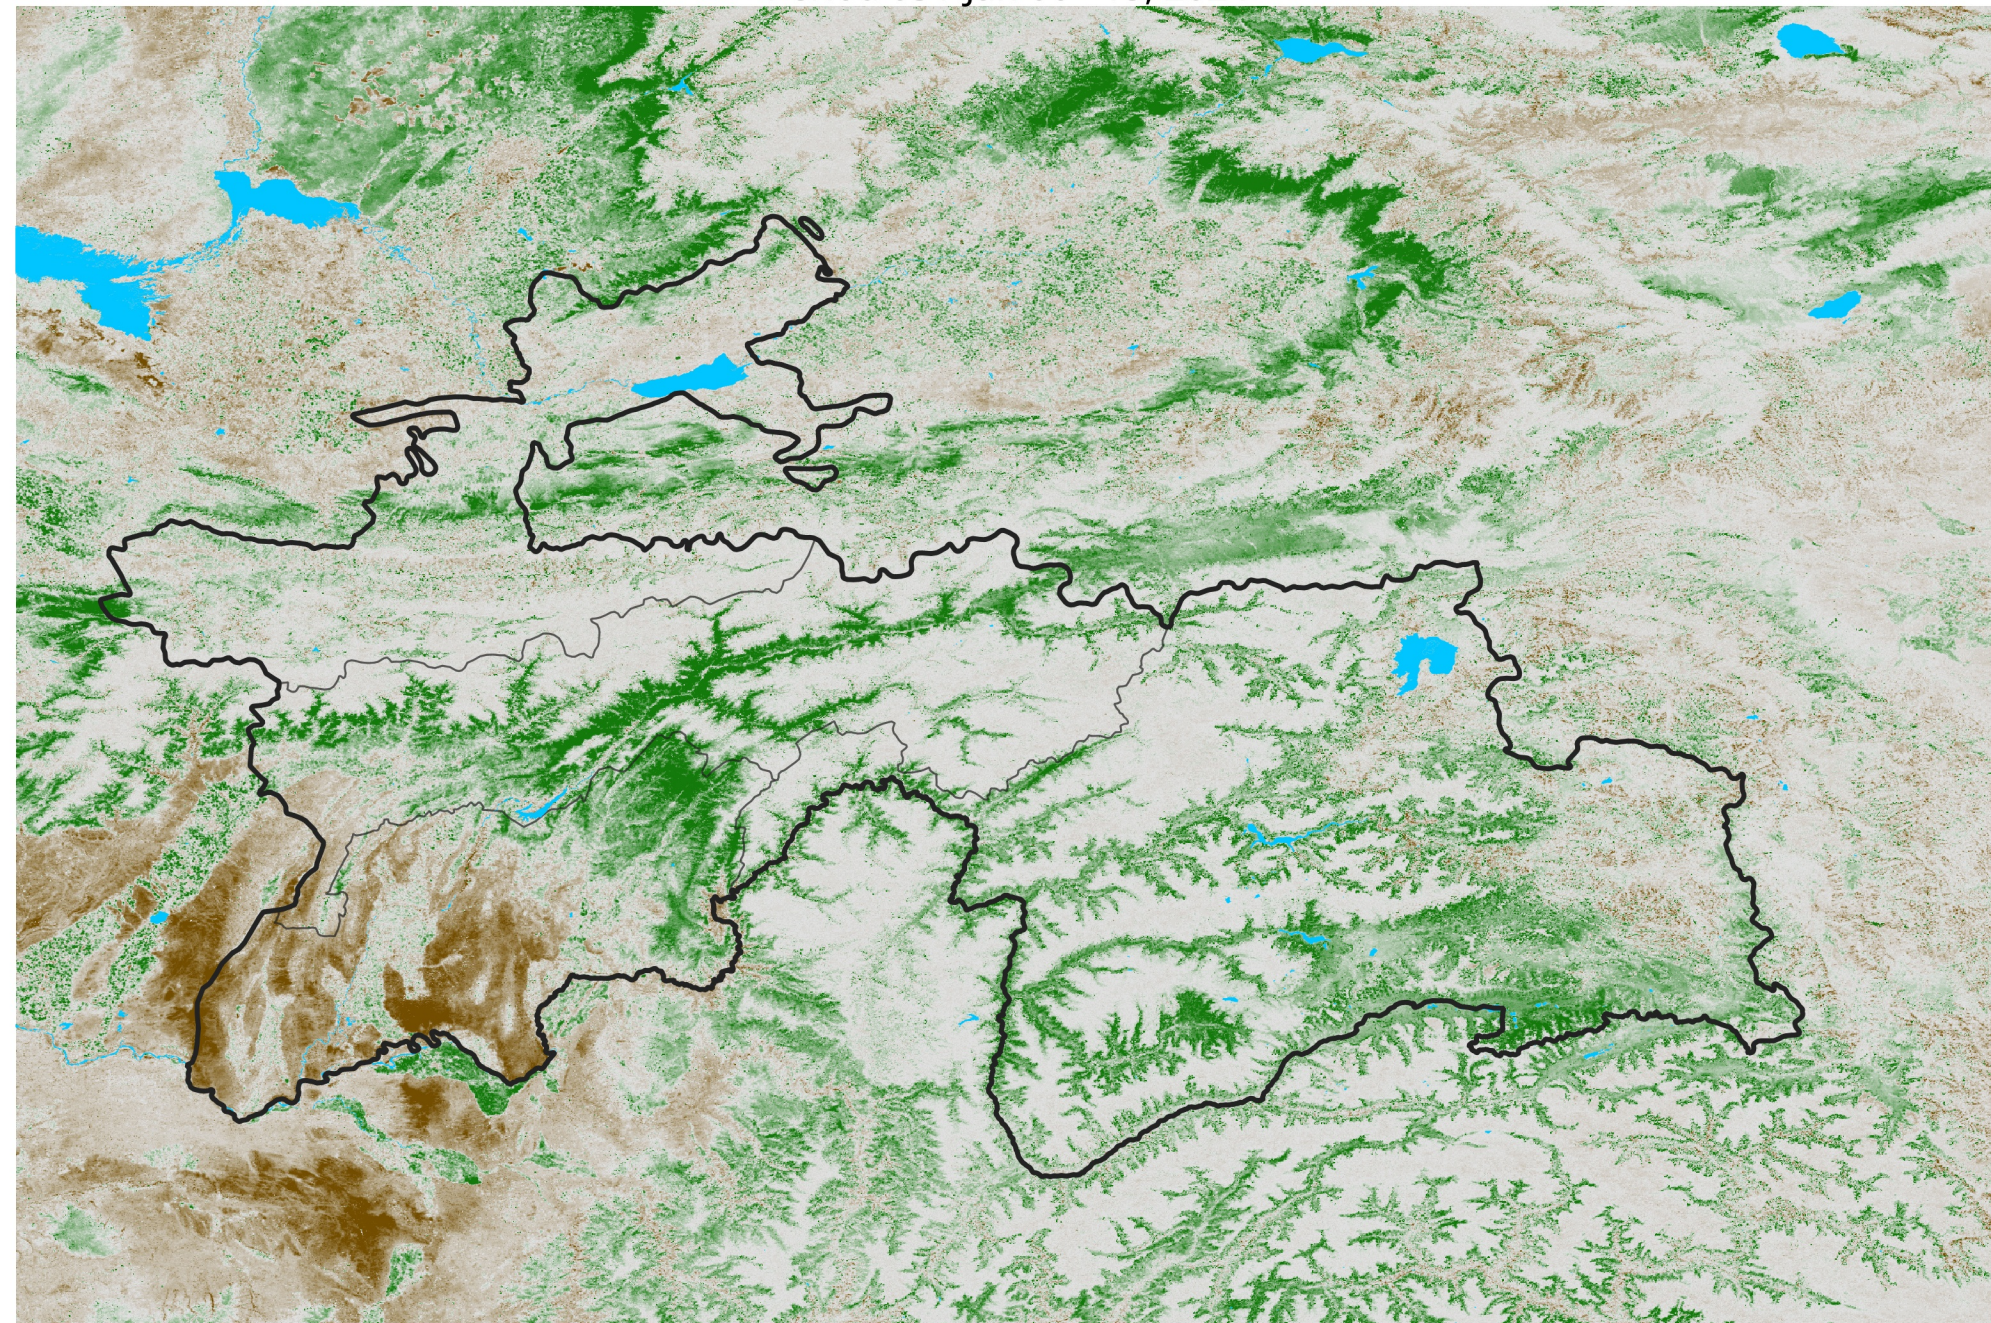

Tajikistan NDVI Anomaly

2024 minus Mean (2012 - 2021)

Period 03 / Jan 06 - 15, 2024

NDVI Anomaly

< -0.3 -0.2 -0.1 -0.05 0.05 0.1 0.2 > 0.3

Negative

No Difference

Positive