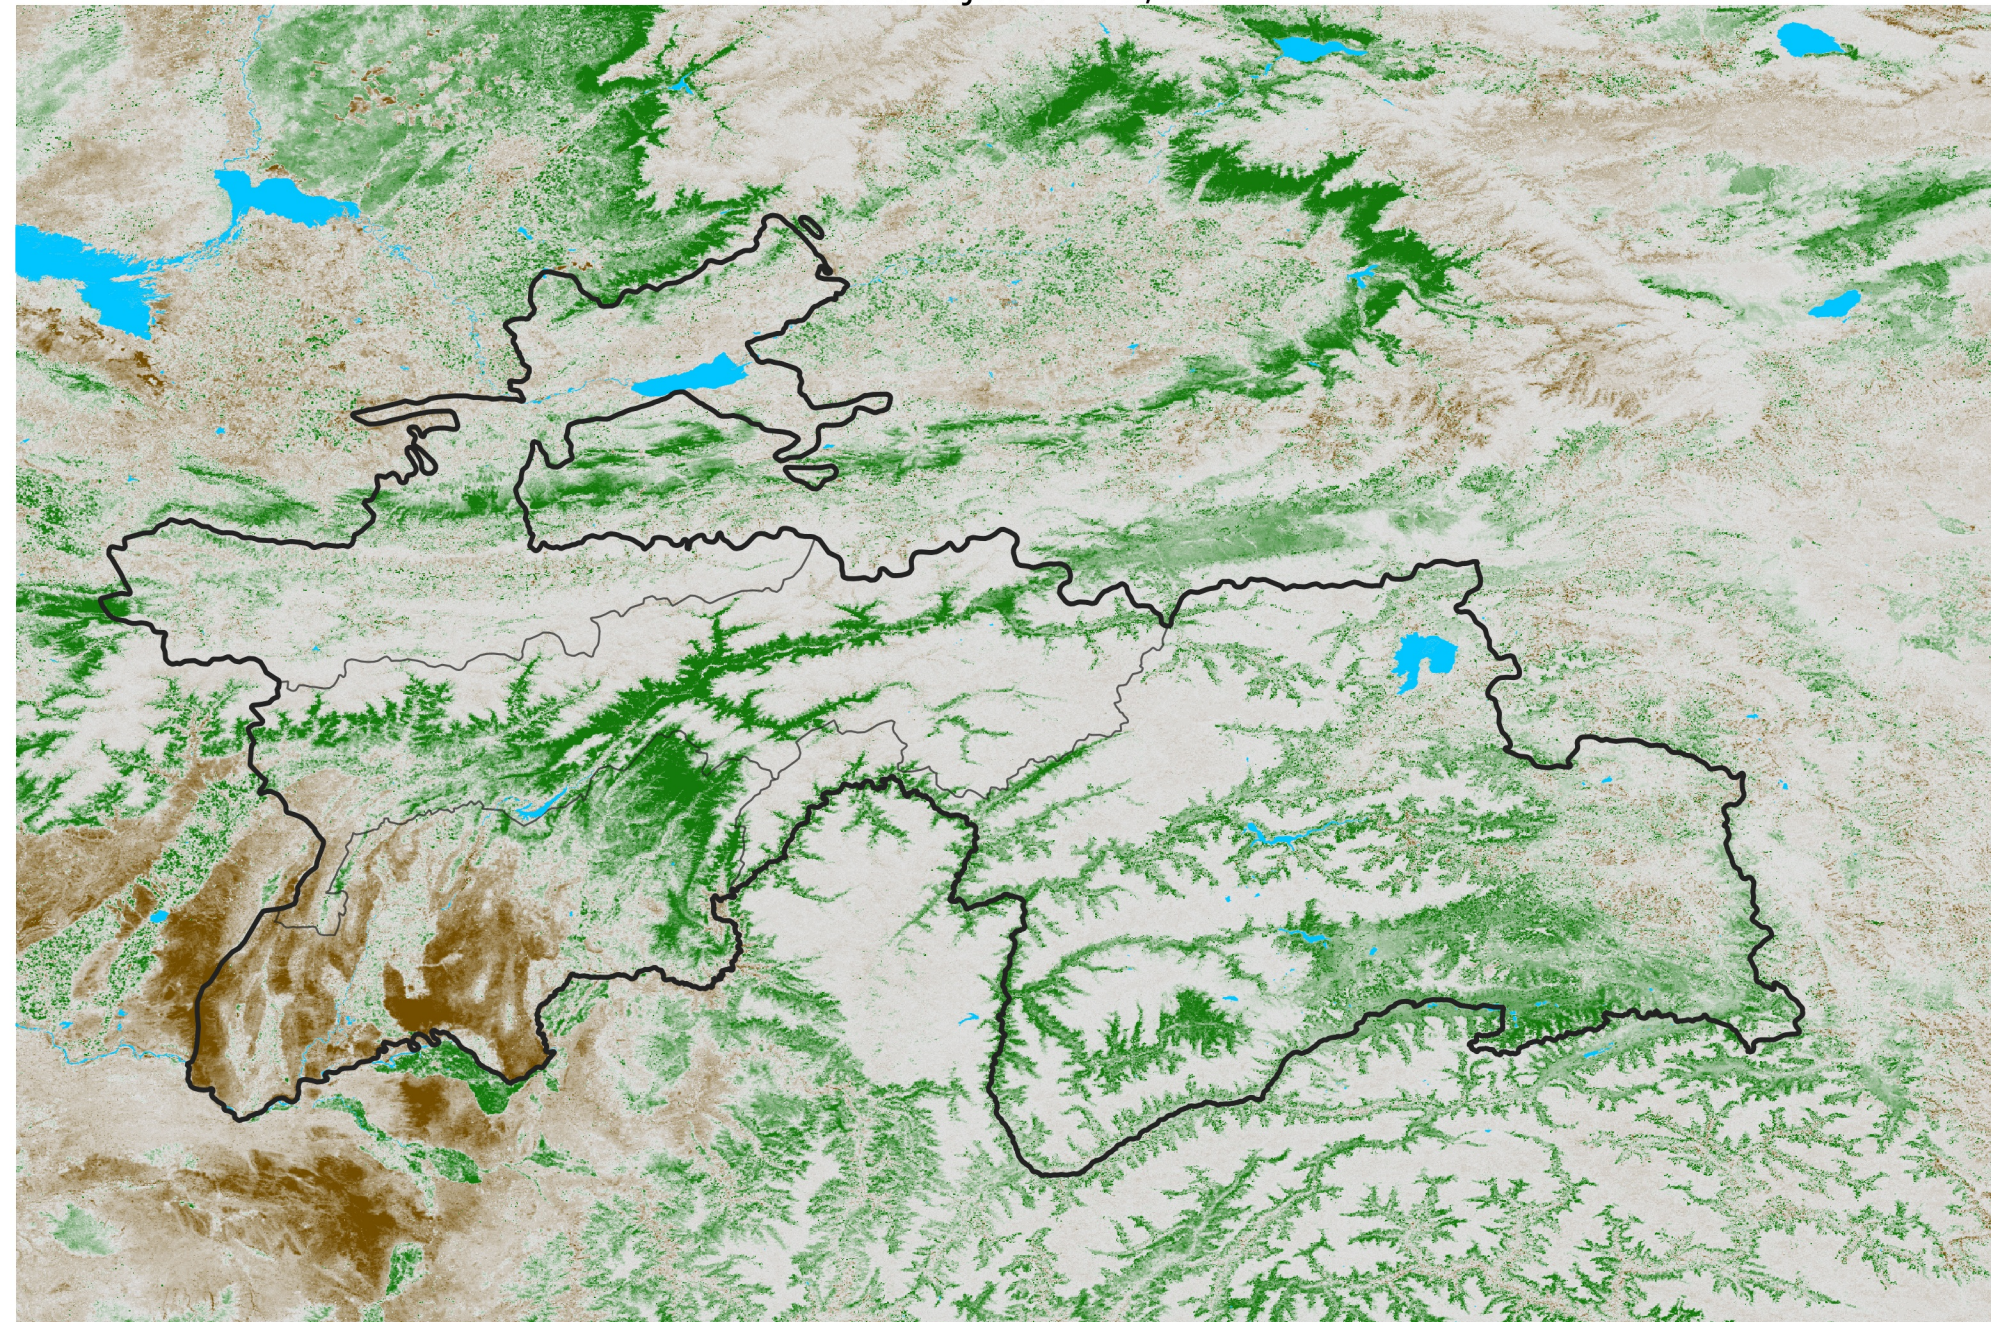

Tajikistan NDVI Anomaly

2024 minus Mean (2012 - 2021)

Period 05 / Jan 16 - 25, 2024

NDVI Anomaly

< -0.3 -0.2 -0.1 -0.05 0.05 0.1 0.2 > 0.3

Negative

No Difference

Positive