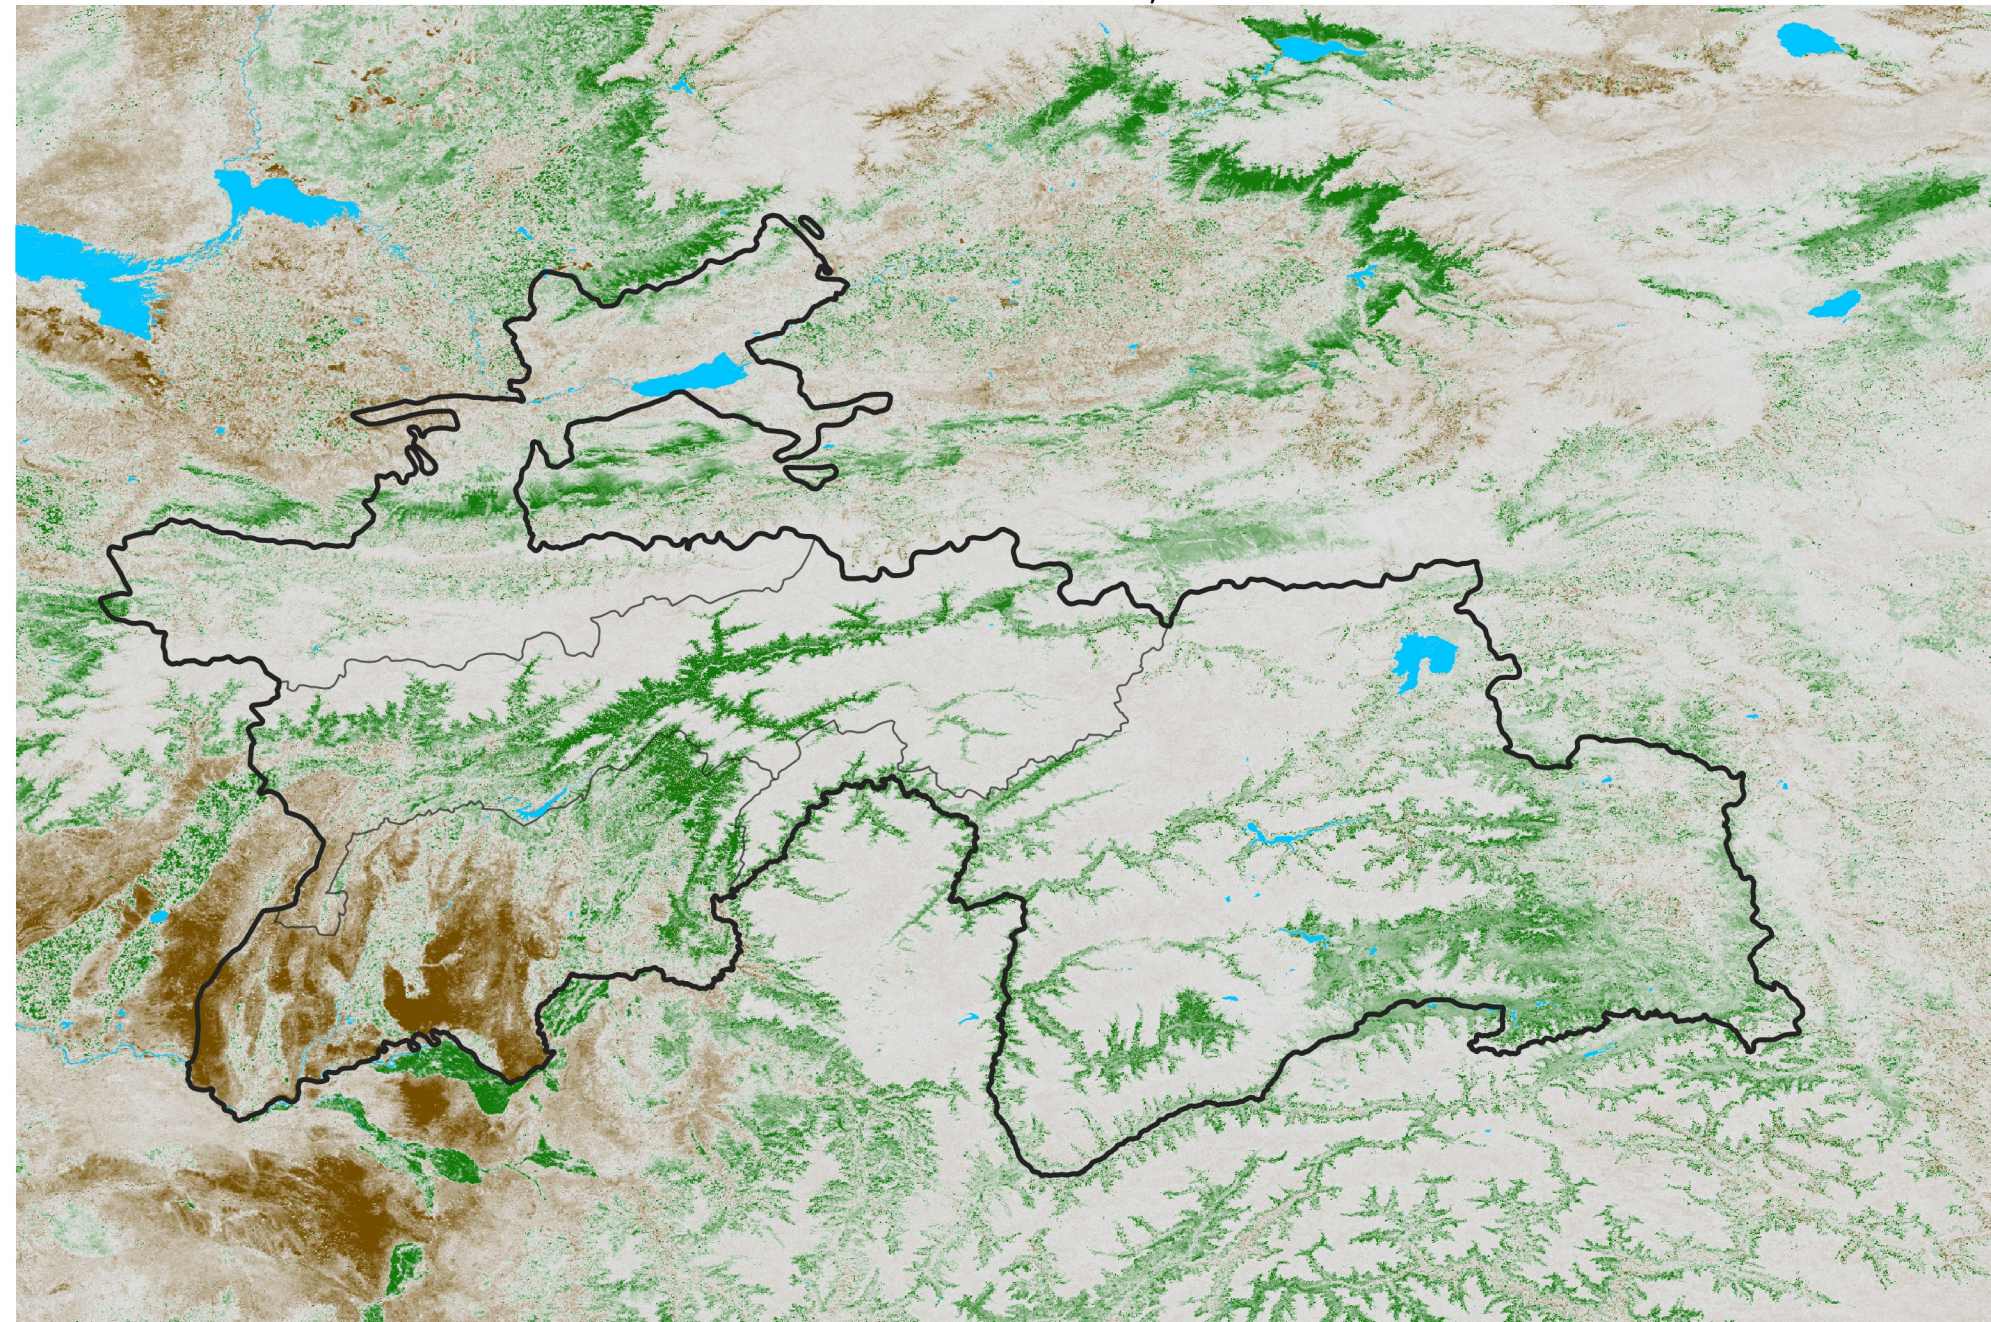

Tajikistan NDVI Anomaly

2024 minus Mean (2012 - 2021)

Period 09 / Feb 06 - 15, 2024

NDVI Anomaly

< -0.3 -0.2 -0.1 -0.05 0.05 0.1 0.2 > 0.3

Negative

No Difference

Positive