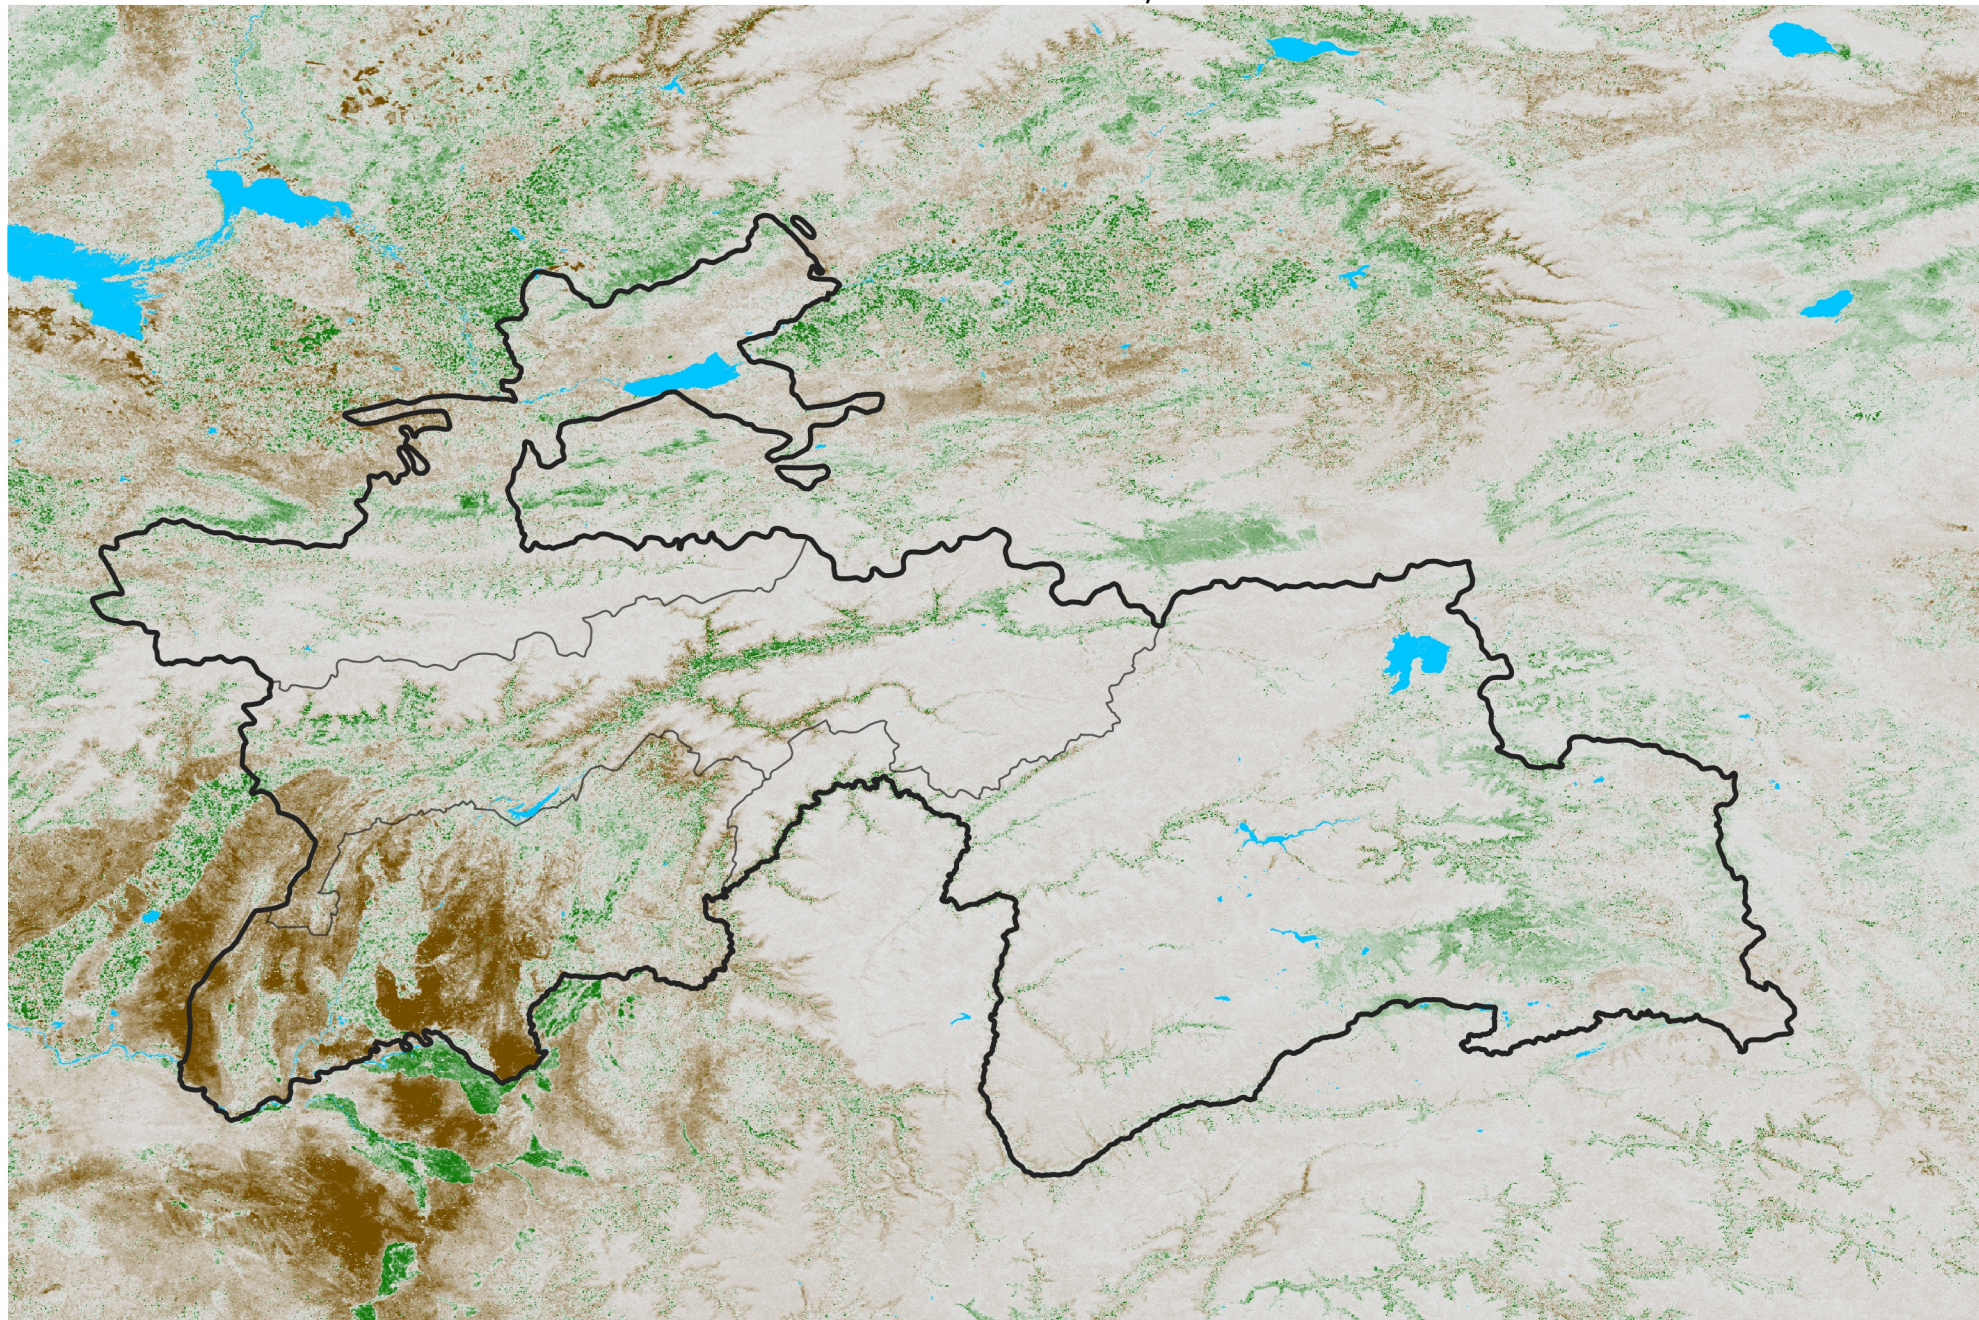

Tajikistan NDVI Anomaly

2024 minus Mean (2012 - 2021)

Period 15 / Mar 06 - 15, 2024

NDVI Anomaly

< -0.3 -0.2 -0.1 -0.05 0.05 0.1 0.2 > 0.3

Negative

No Difference

Positive