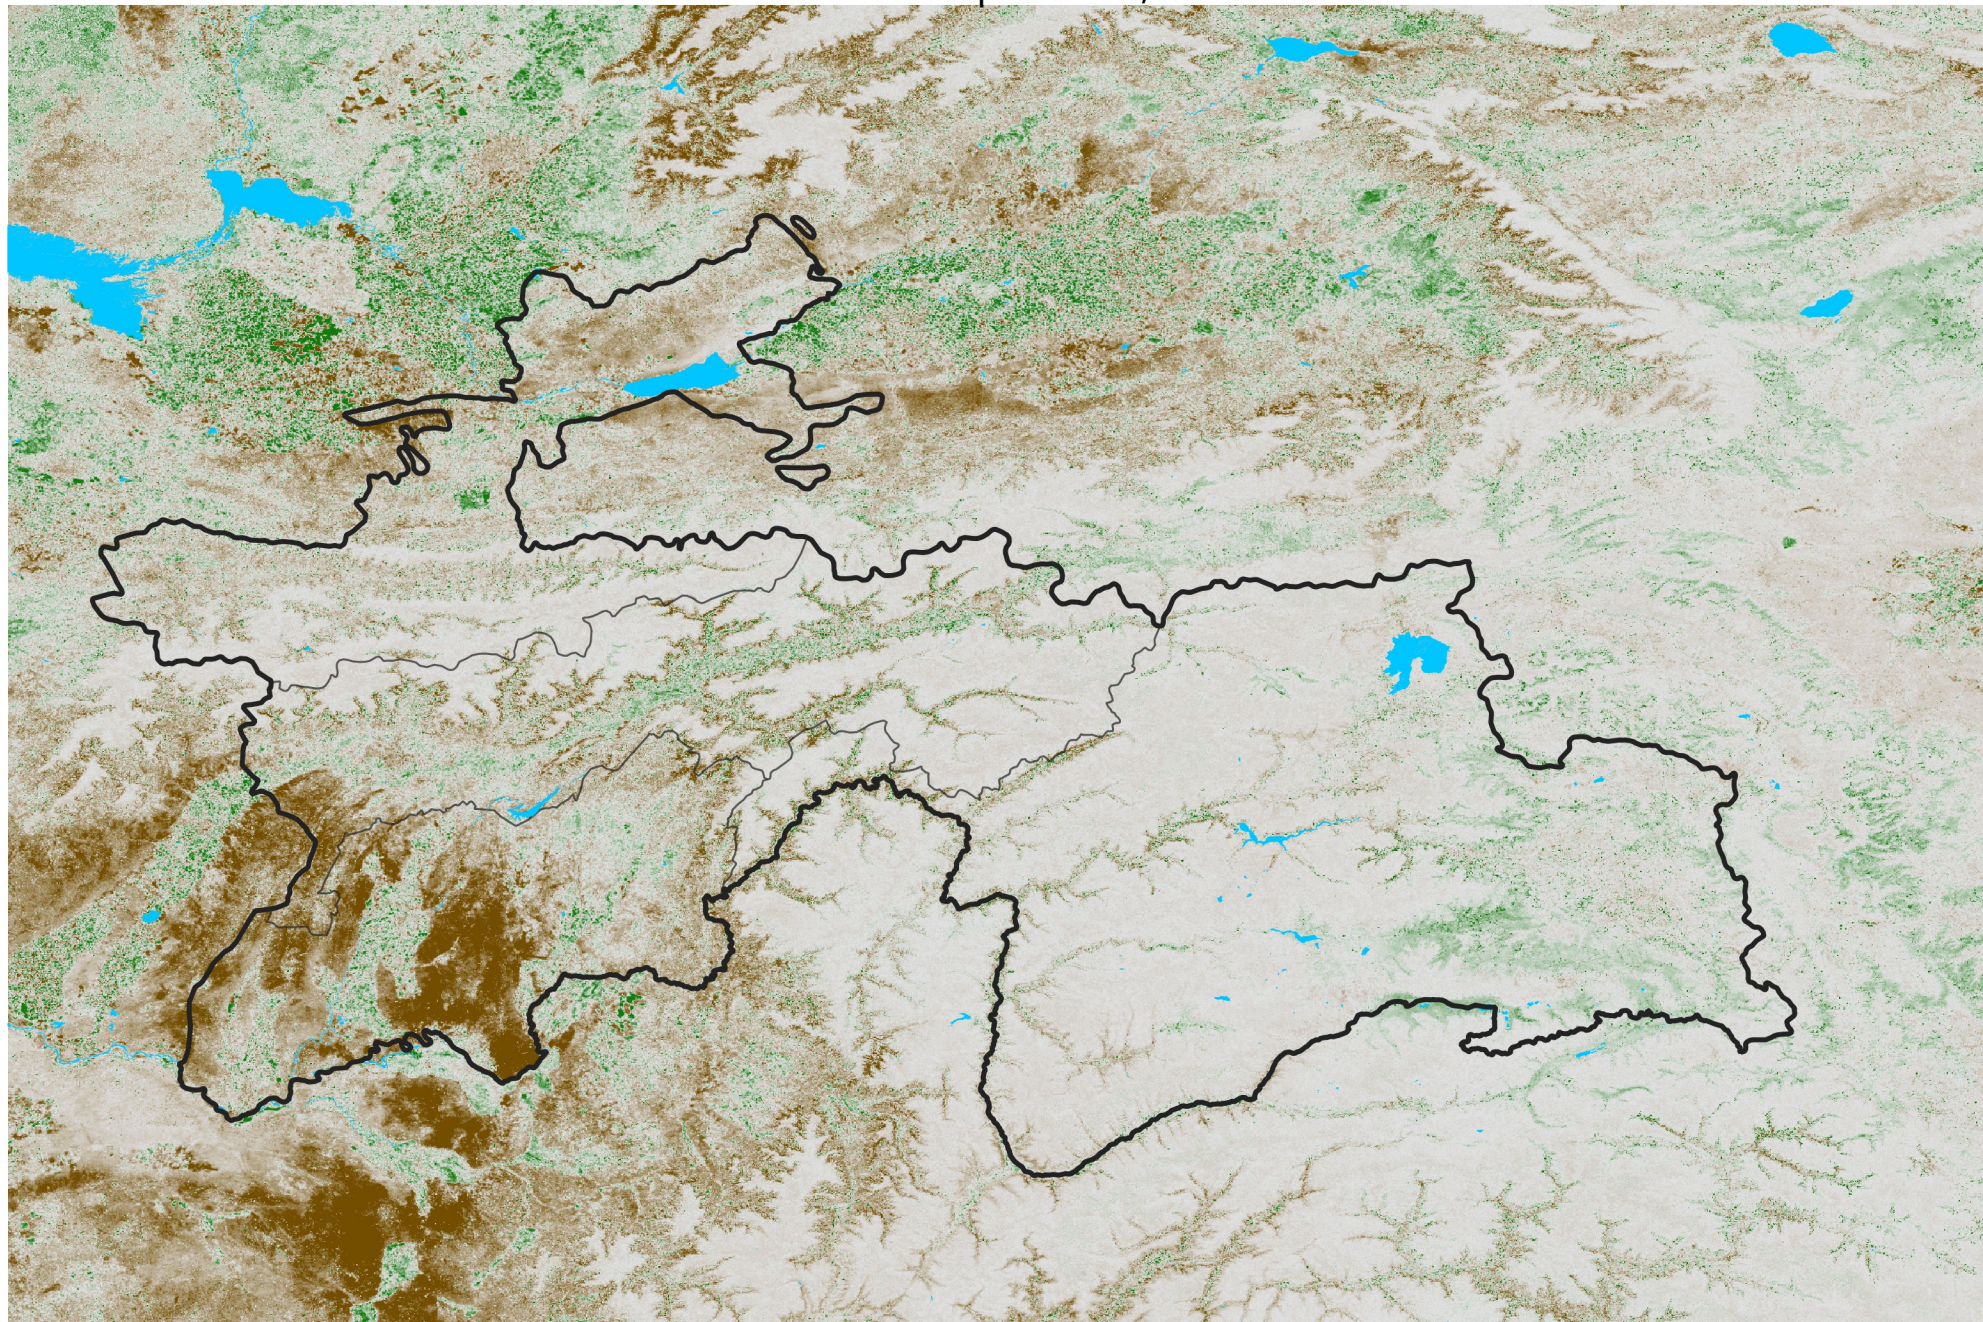

Tajikistan NDVI Anomaly

2024 minus Mean (2012 - 2021)

Period 21 / Apr 06 - 15, 2024

NDVI Anomaly

< -0.3 -0.2 -0.1 -0.05 0.05 0.1 0.2 > 0.3

Negative

No Difference

Positive