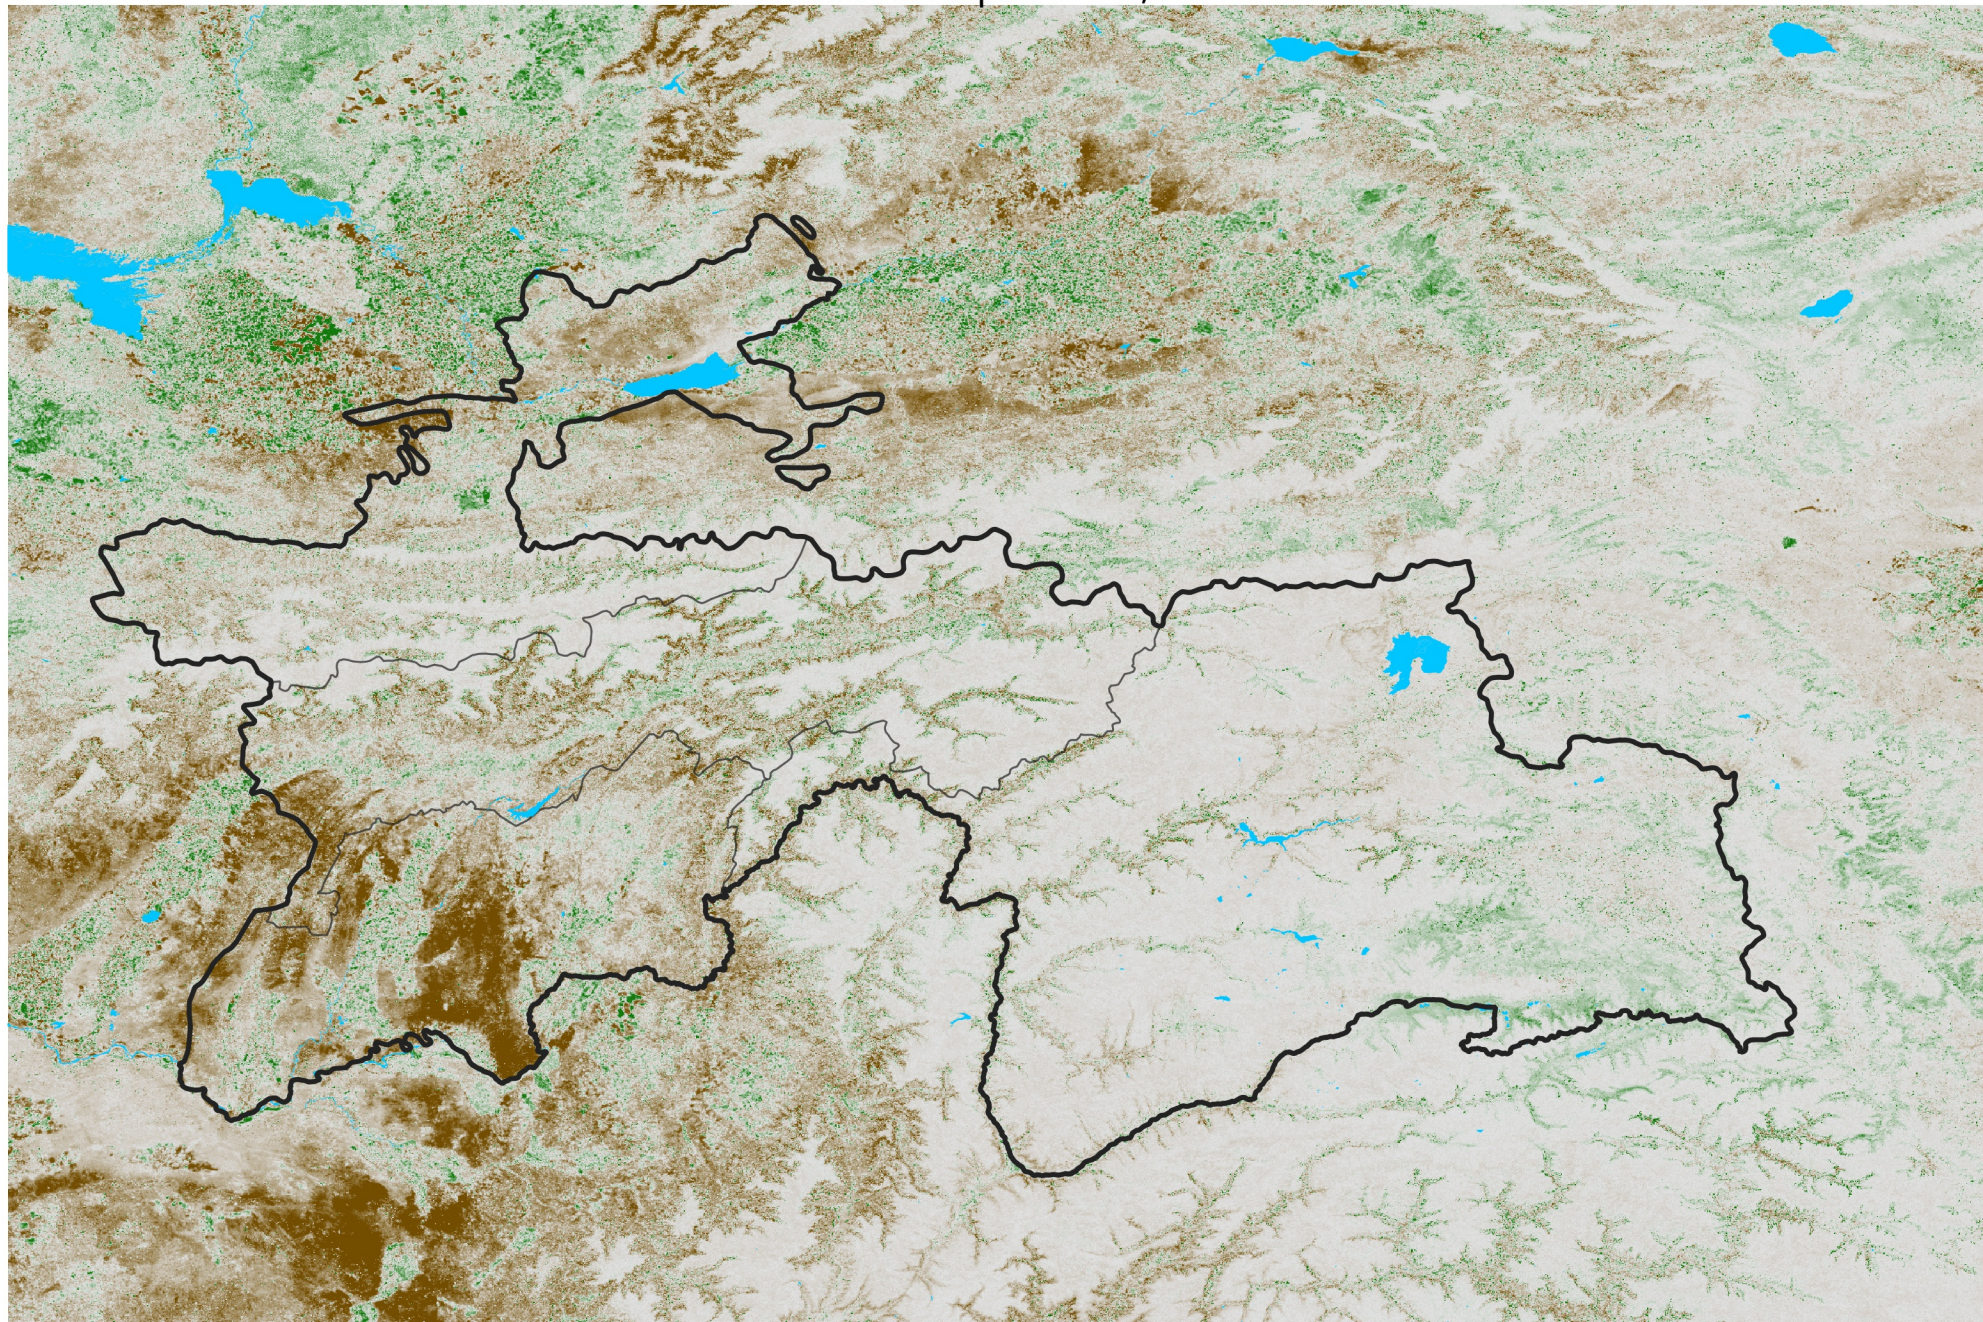

Tajikistan NDVI Anomaly

2024 minus Mean (2012 - 2021)

Period 23 / Apr 16 - 25, 2024

NDVI Anomaly

< -0.3 -0.2 -0.1 -0.05 0.05 0.1 0.2 > 0.3

Negative

No Difference

Positive