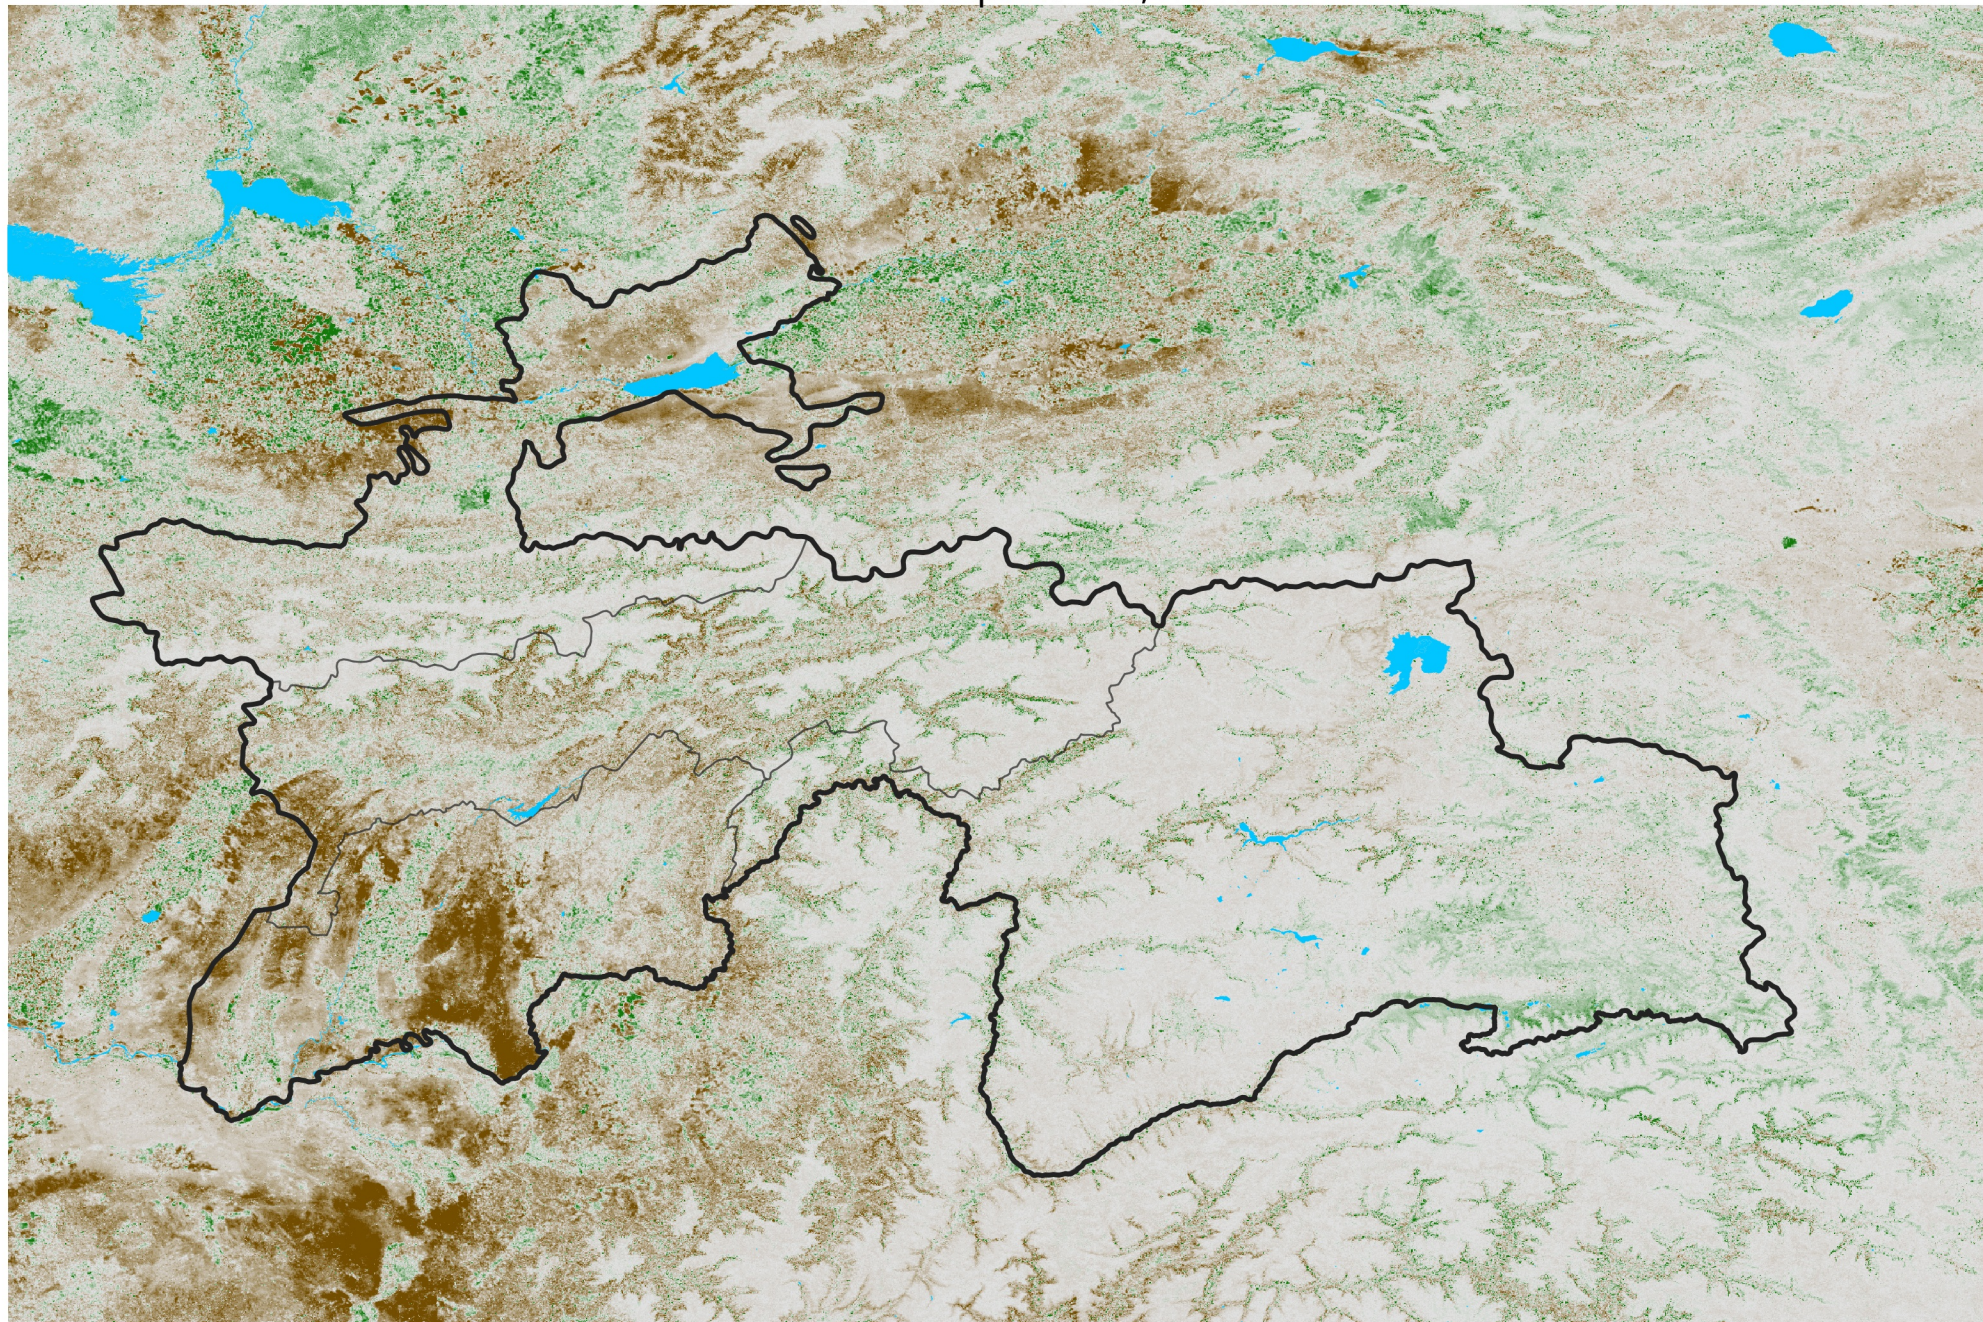

Tajikistan NDVI Anomaly

2024 minus Mean (2012 - 2021)

Period 24 / Apr 21 - 30, 2024

NDVI Anomaly

< -0.3 -0.2 -0.1 -0.05 0.05 0.1 0.2 > 0.3

Negative

No Difference

Positive