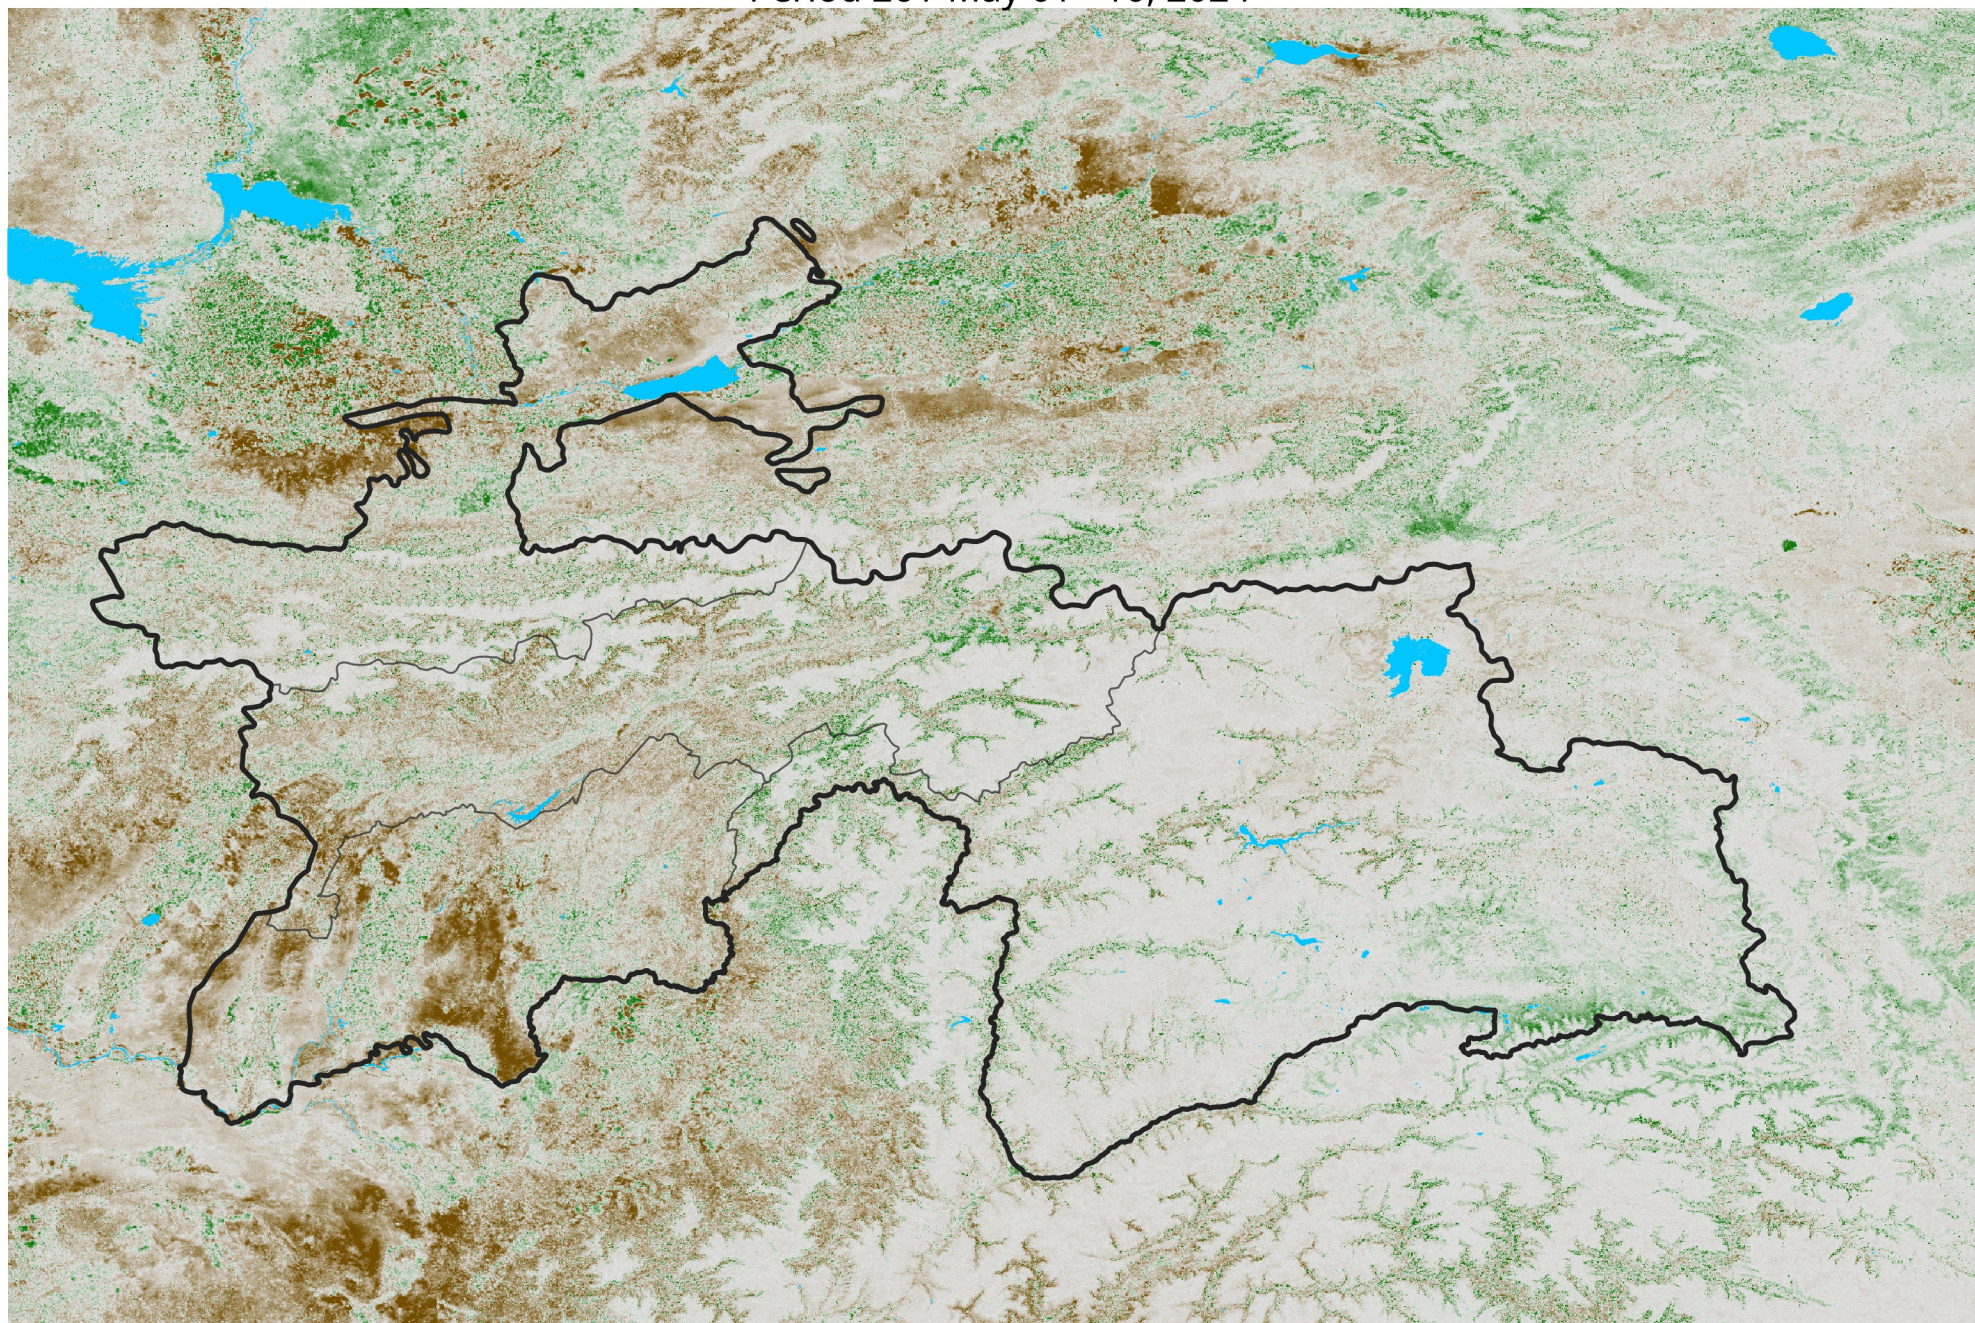

Tajikistan NDVI Anomaly

2024 minus Mean (2012 - 2021)

Period 26 / May 01 - 10, 2024

NDVI Anomaly

< -0.3 -0.2 -0.1 -0.05 0.05 0.1 0.2 > 0.3

Negative

No Difference

Positive