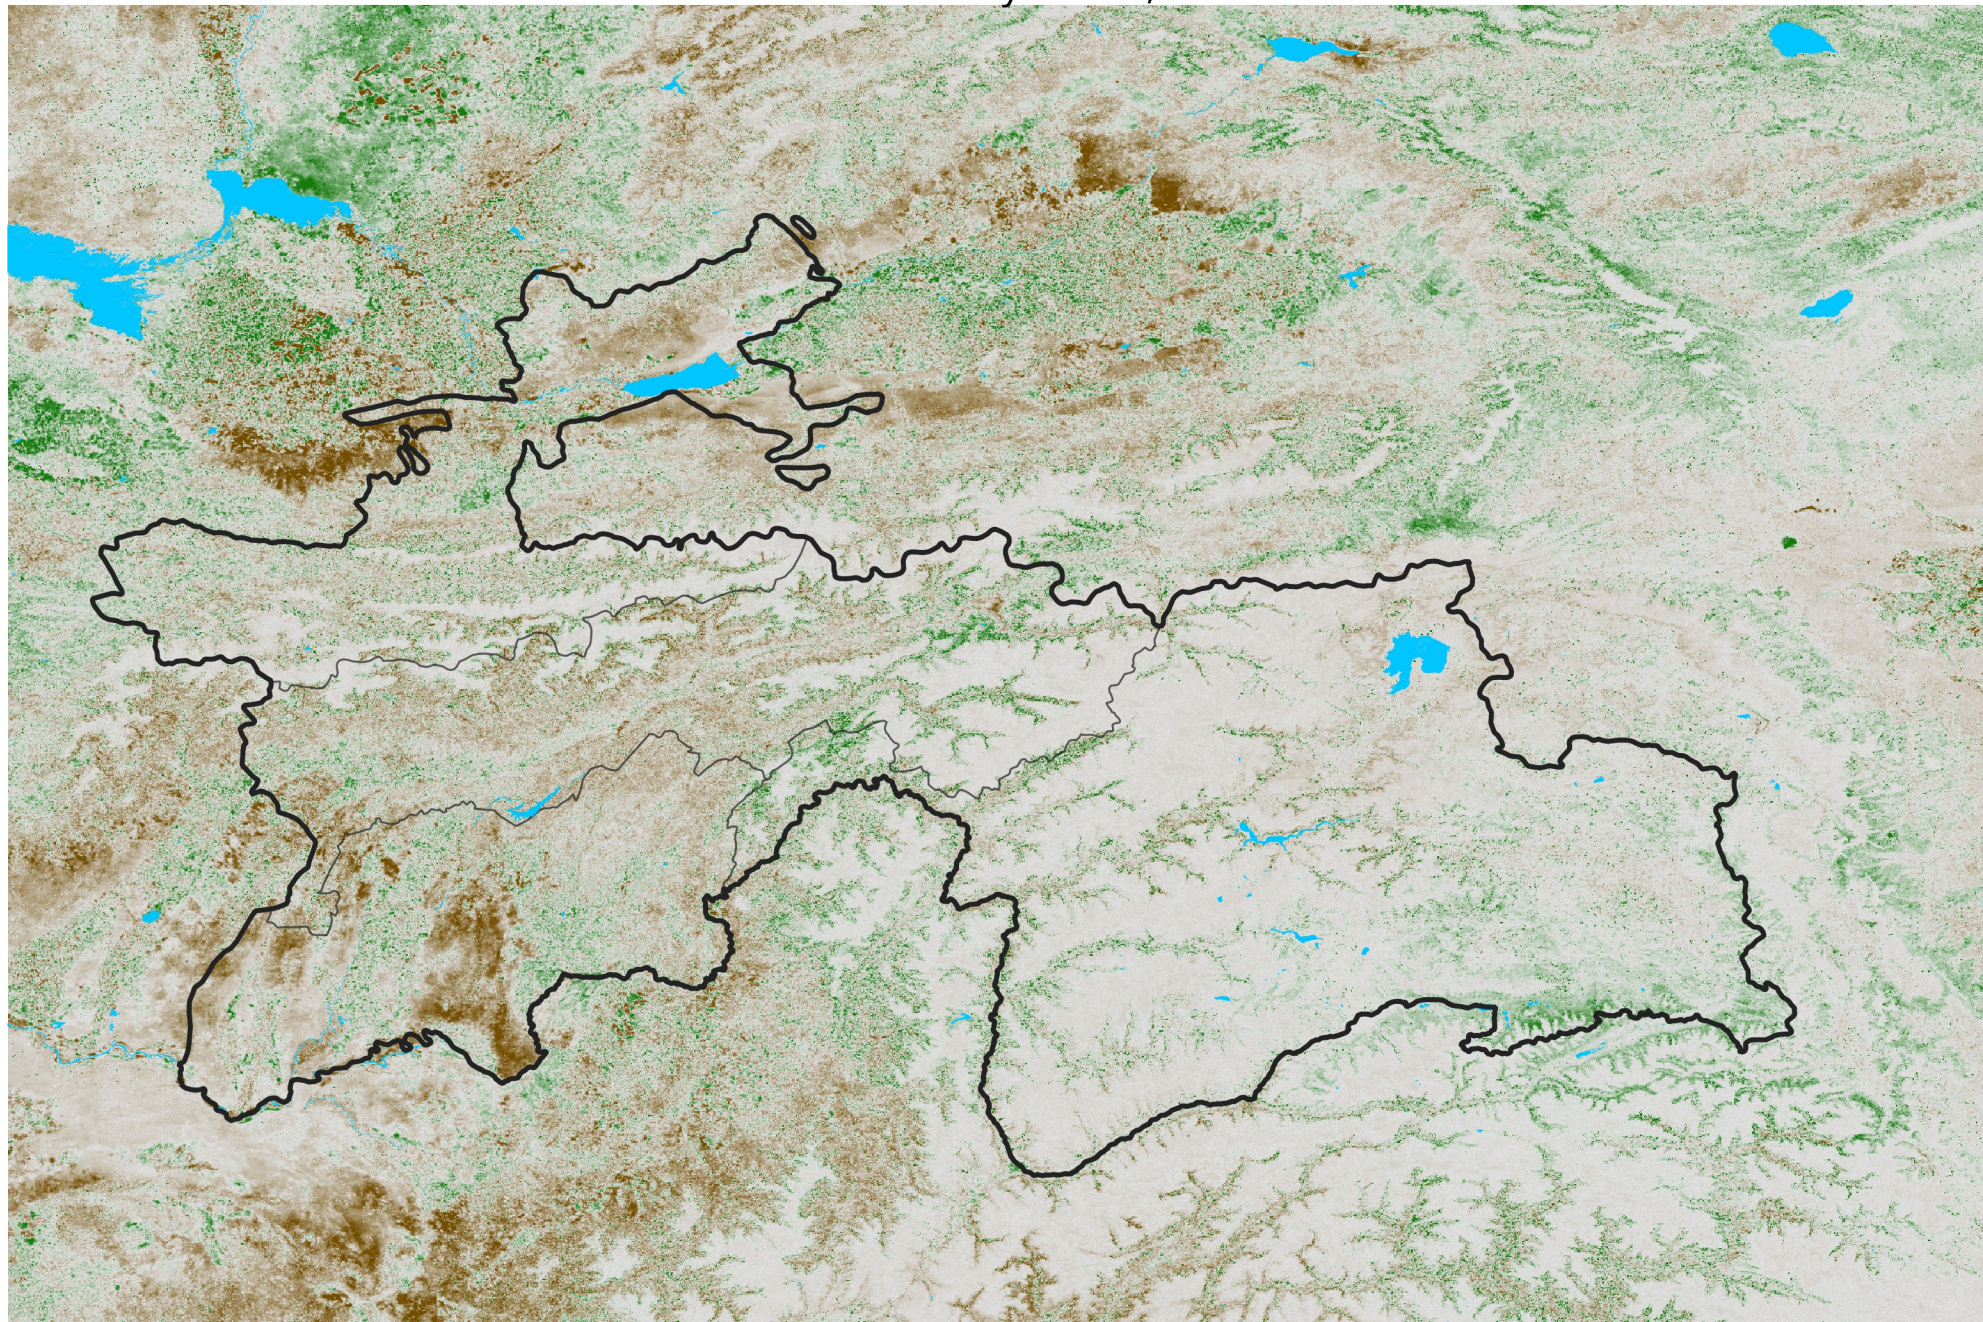

Tajikistan NDVI Anomaly

2024 minus Mean (2012 - 2021)

Period 27 / May 06 - 15, 2024

NDVI Anomaly

< -0.3 -0.2 -0.1 -0.05 0.05 0.1 0.2 > 0.3

Negative

No Difference

Positive